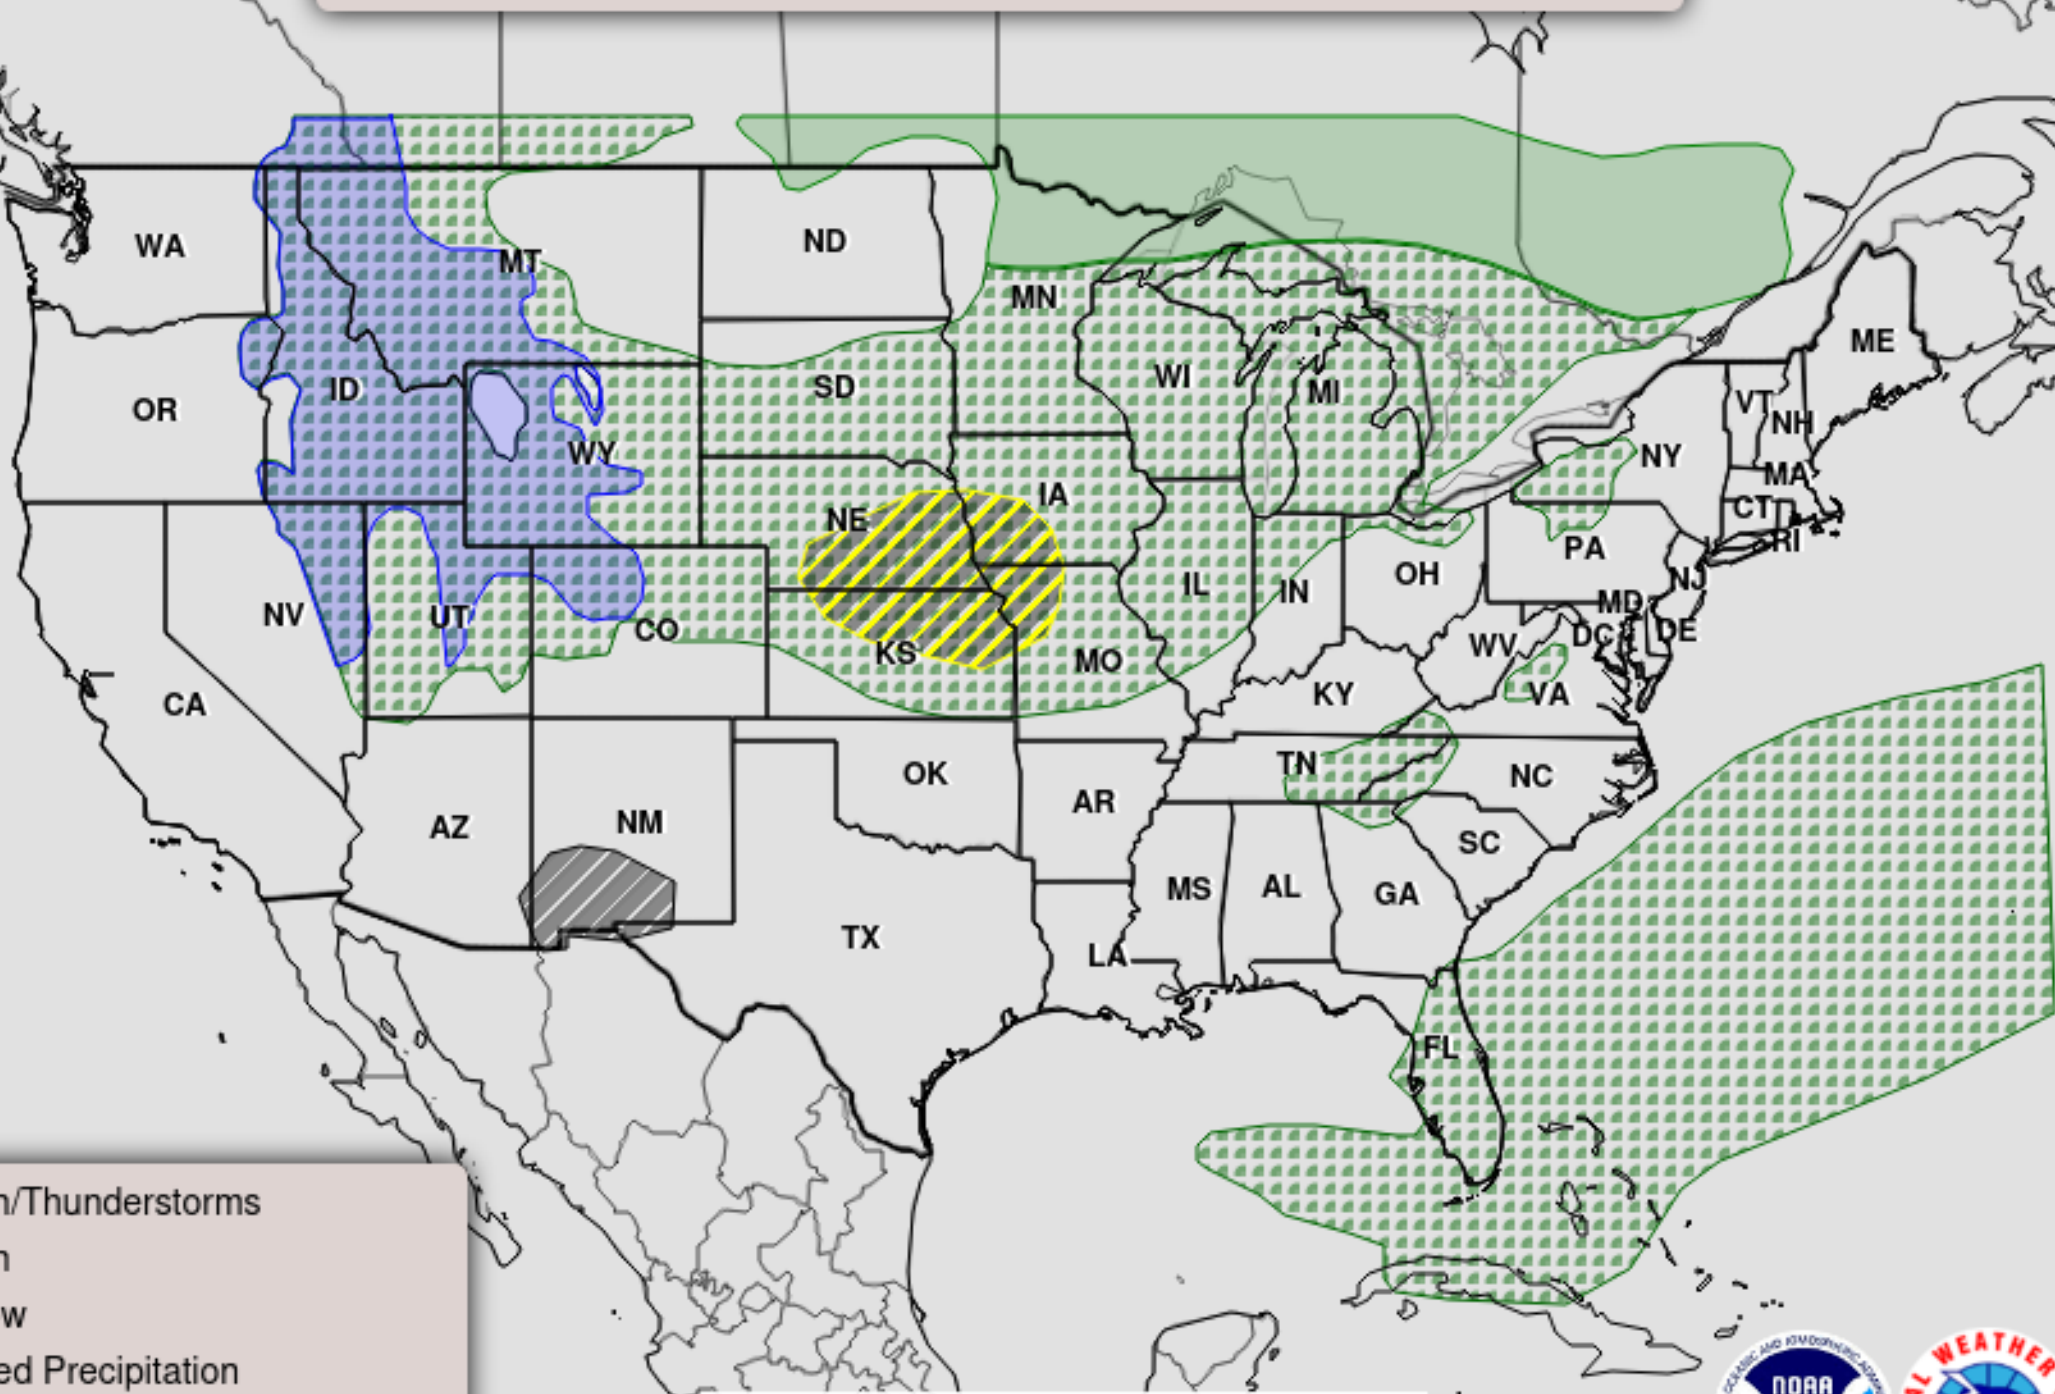

Weather Valid 8am EDT Mon May 20 2024 to 8am EDT Tue May 21 2024

-  Rain/Thunderstorms
-  Rain
-  Snow
-  Mixed Precipitation
-  Severe Thunderstorms Possible
-  Critical Fire Weather Possible

Issued 4:51 AM EDT Sun, May 19, 2024  
DOC/NOAA/NWS/NCEP/Weather Prediction Center  
Prepared by Kong with WPC/SPC/NHC forecasts.