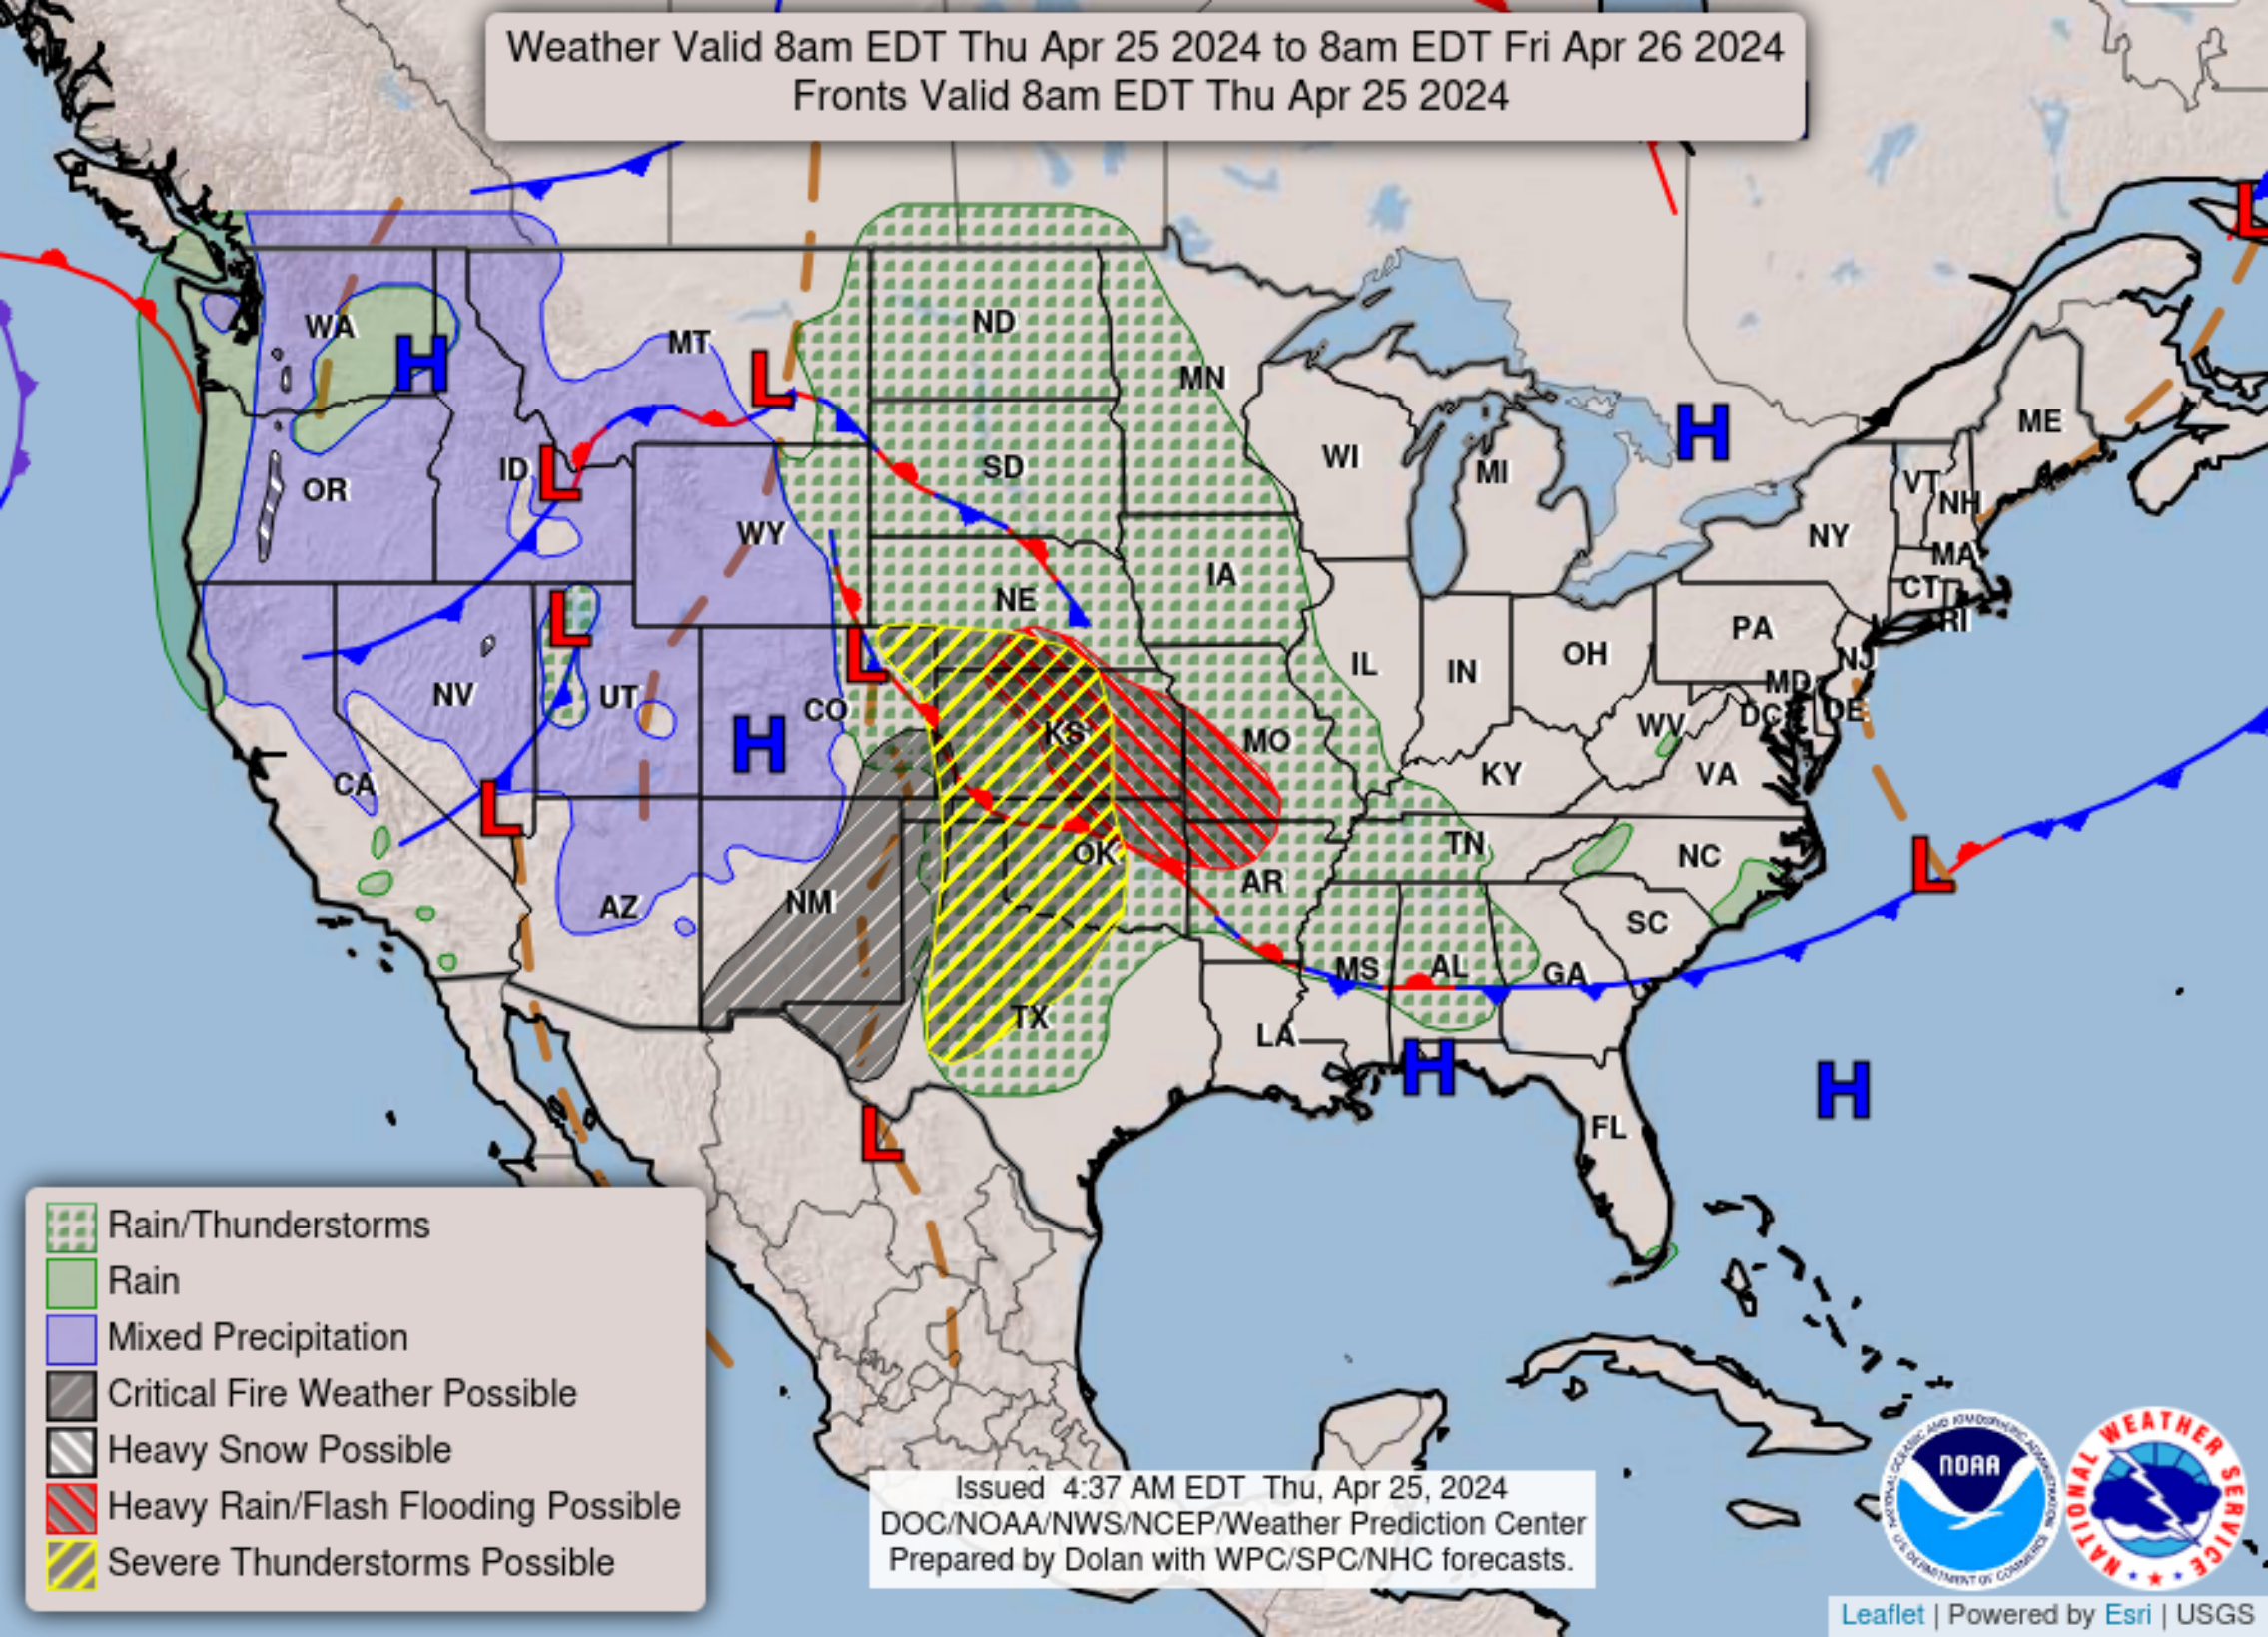

Weather Valid 8am EDT Thu Apr 25 2024 to 8am EDT Fri Apr 26 2024  
Fronts Valid 8am EDT Thu Apr 25 2024

- Rain/Thunderstorms
- Rain
- Mixed Precipitation
- Critical Fire Weather Possible
- Heavy Snow Possible
- Heavy Rain/Flash Flooding Possible
- Severe Thunderstorms Possible

Issued 4:37 AM EDT Thu, Apr 25, 2024  
DOC/NOAA/NWS/NCEP/Weather Prediction Center  
Prepared by Dolan with WPC/SPC/NHC forecasts.