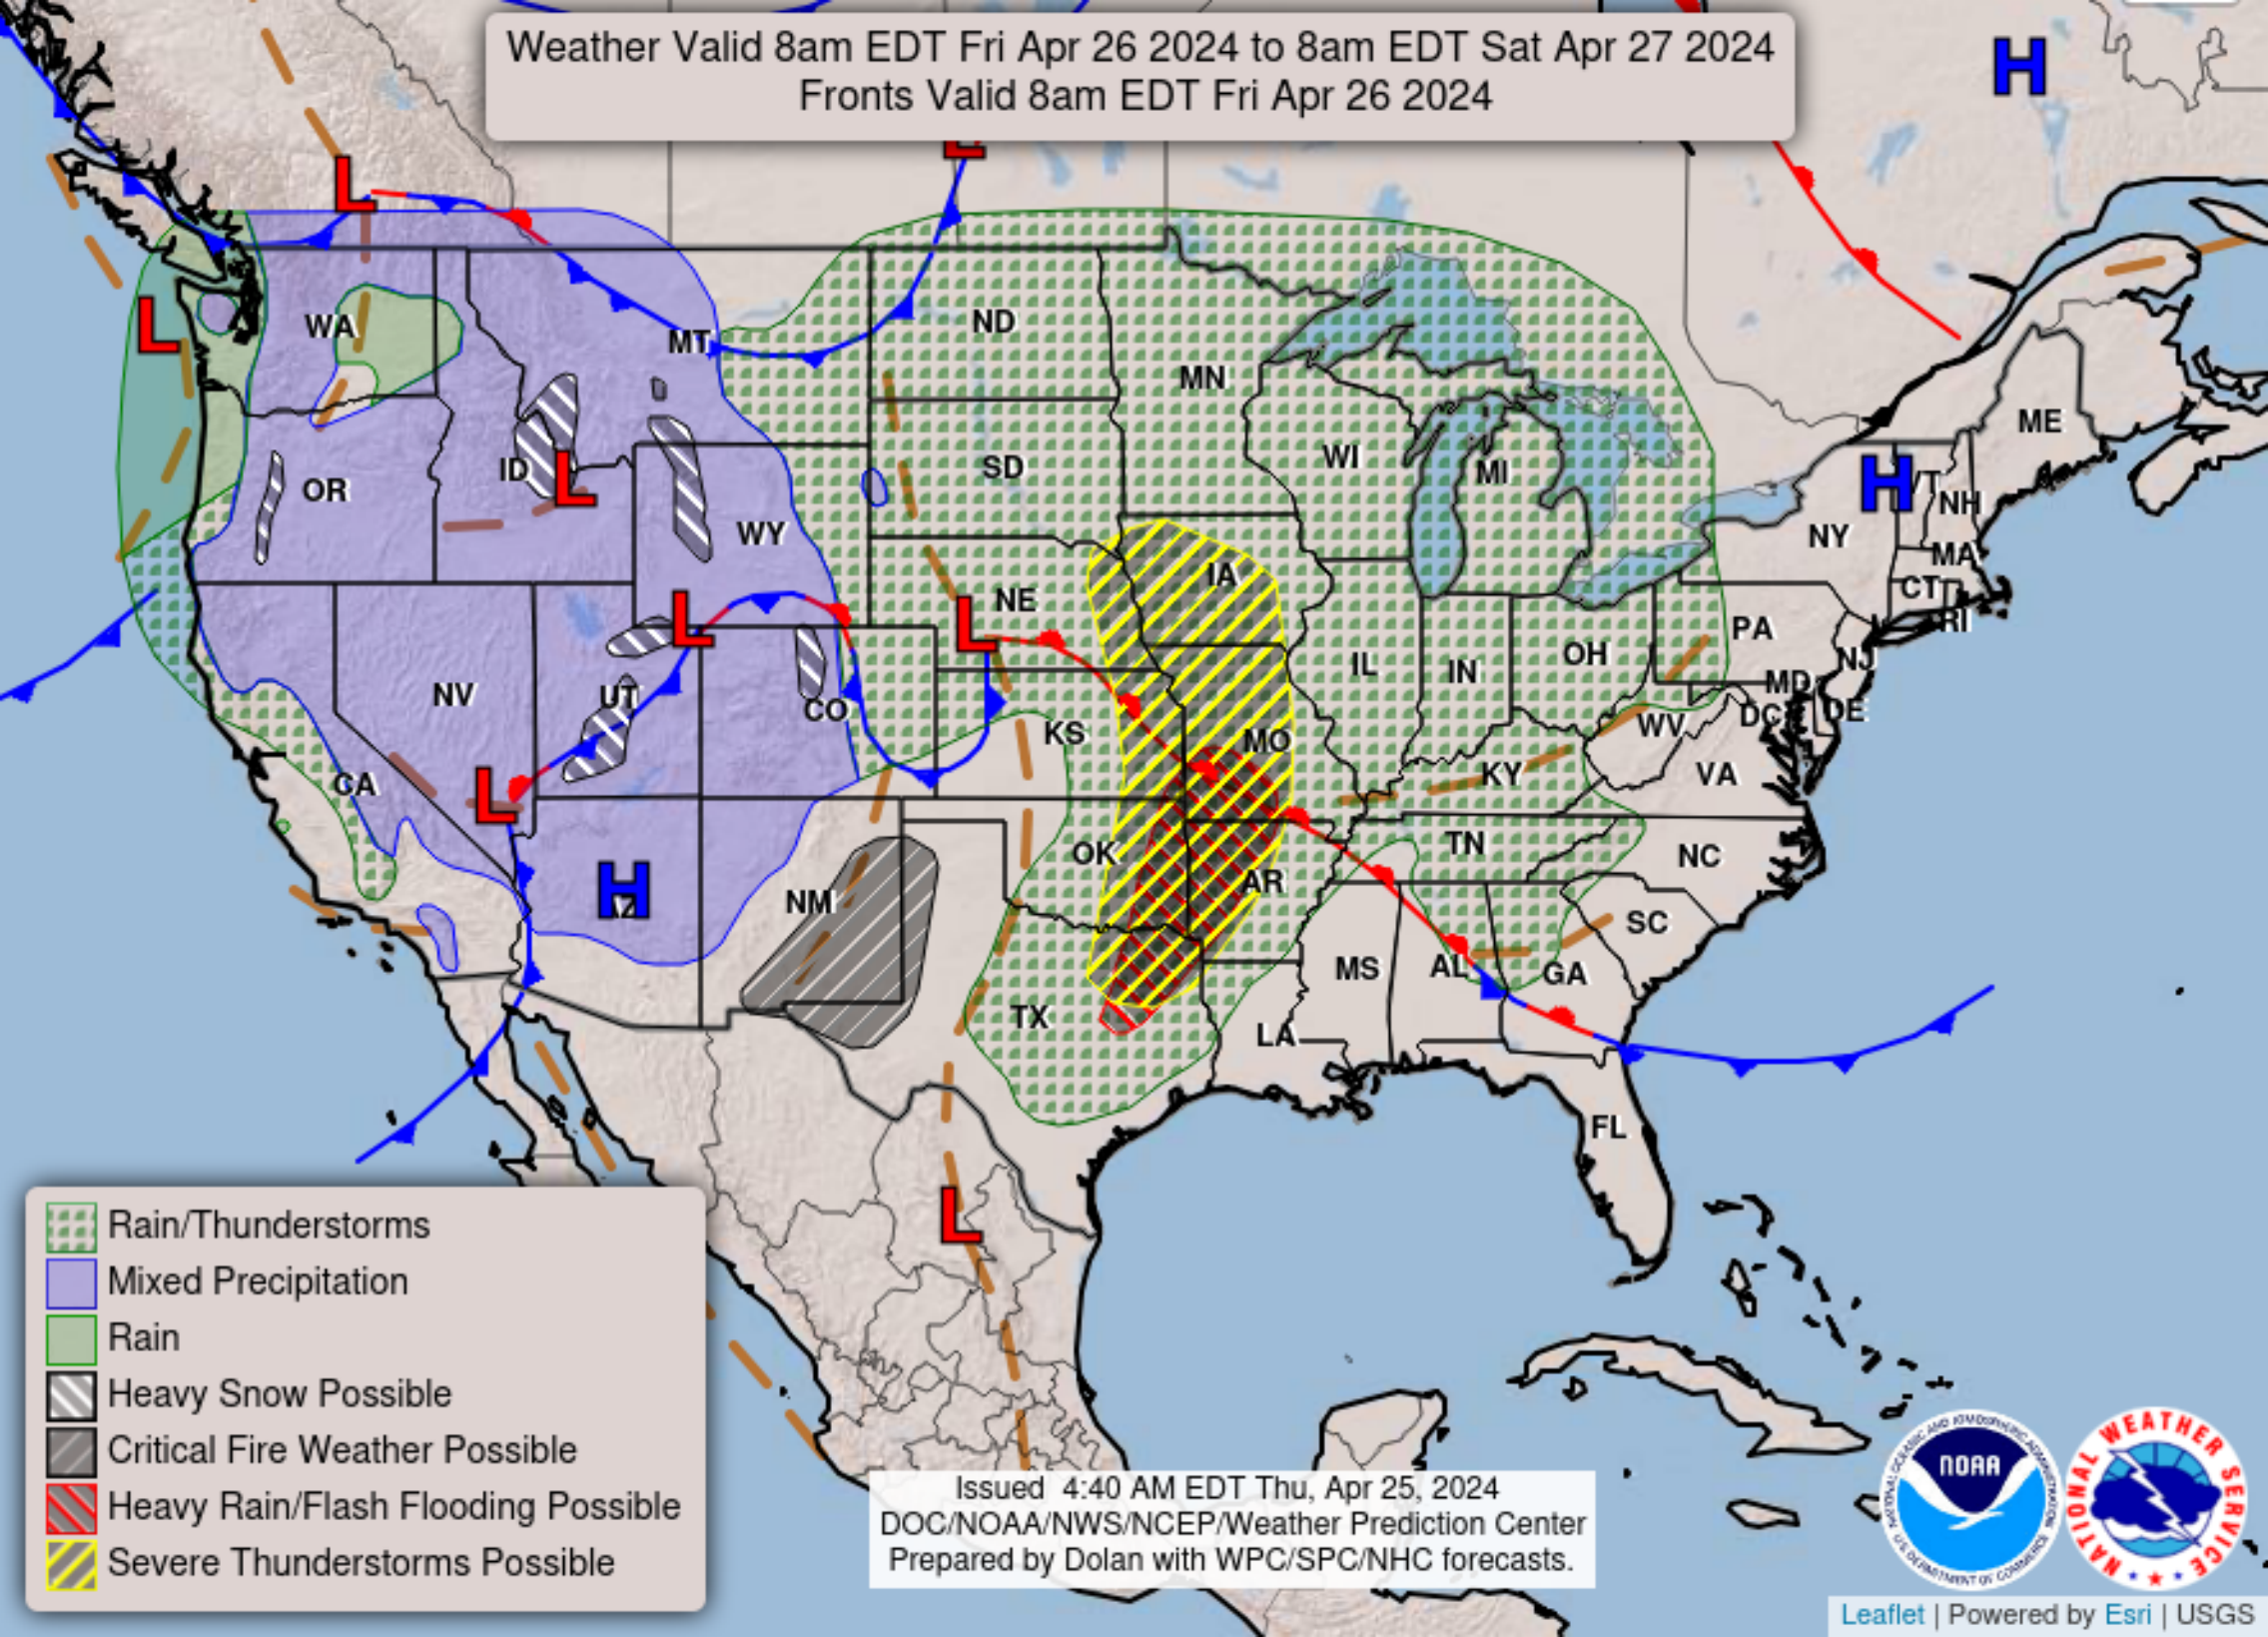

Weather Valid 8am EDT Fri Apr 26 2024 to 8am EDT Sat Apr 27 2024
Fronts Valid 8am EDT Fri Apr 26 2024

- Rain/Thunderstorms
- Mixed Precipitation
- Rain
- Heavy Snow Possible
- Critical Fire Weather Possible
- Heavy Rain/Flash Flooding Possible
- Severe Thunderstorms Possible

Issued 4:40 AM EDT Thu, Apr 25, 2024
DOC/NOAA/NWS/NCEP/Weather Prediction Center
Prepared by Dolan with WPC/SPC/NHC forecasts.