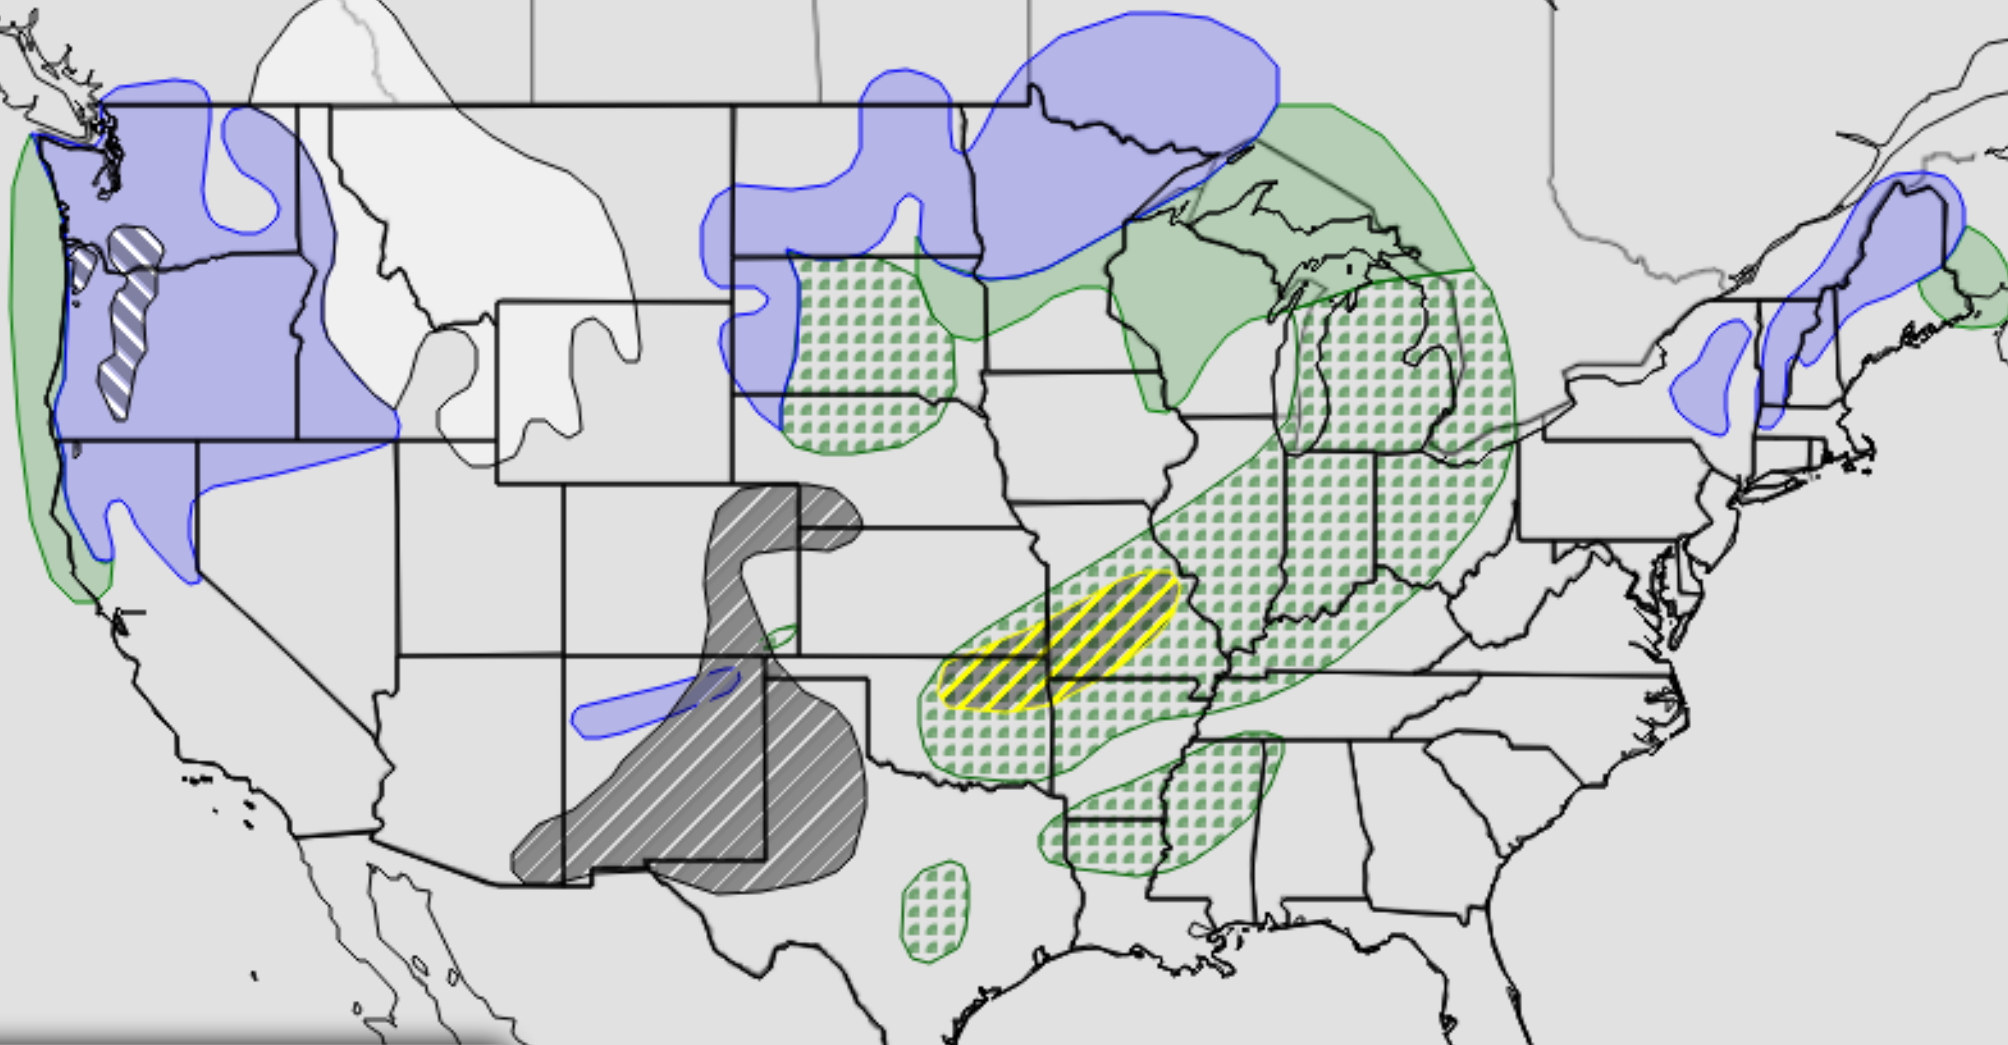

Weather Valid 8pm EDT Sun Apr 10 2022 to 8am EDT Mon Apr 11 2022

- Rain
- Rain/Thunderstorms
- Mixed Precipitation
- Snow
- Severe Thunderstorms Possible
- Heavy Snow Possible
- Critical Fire Weather Possible

Issued 4:05 PM EDT Sun, Apr 10, 2022
DOC/NOAA/NWS/NCEP/Weather Prediction Center
Prepared by Snell with WPC/SPC/NHC forecasts.