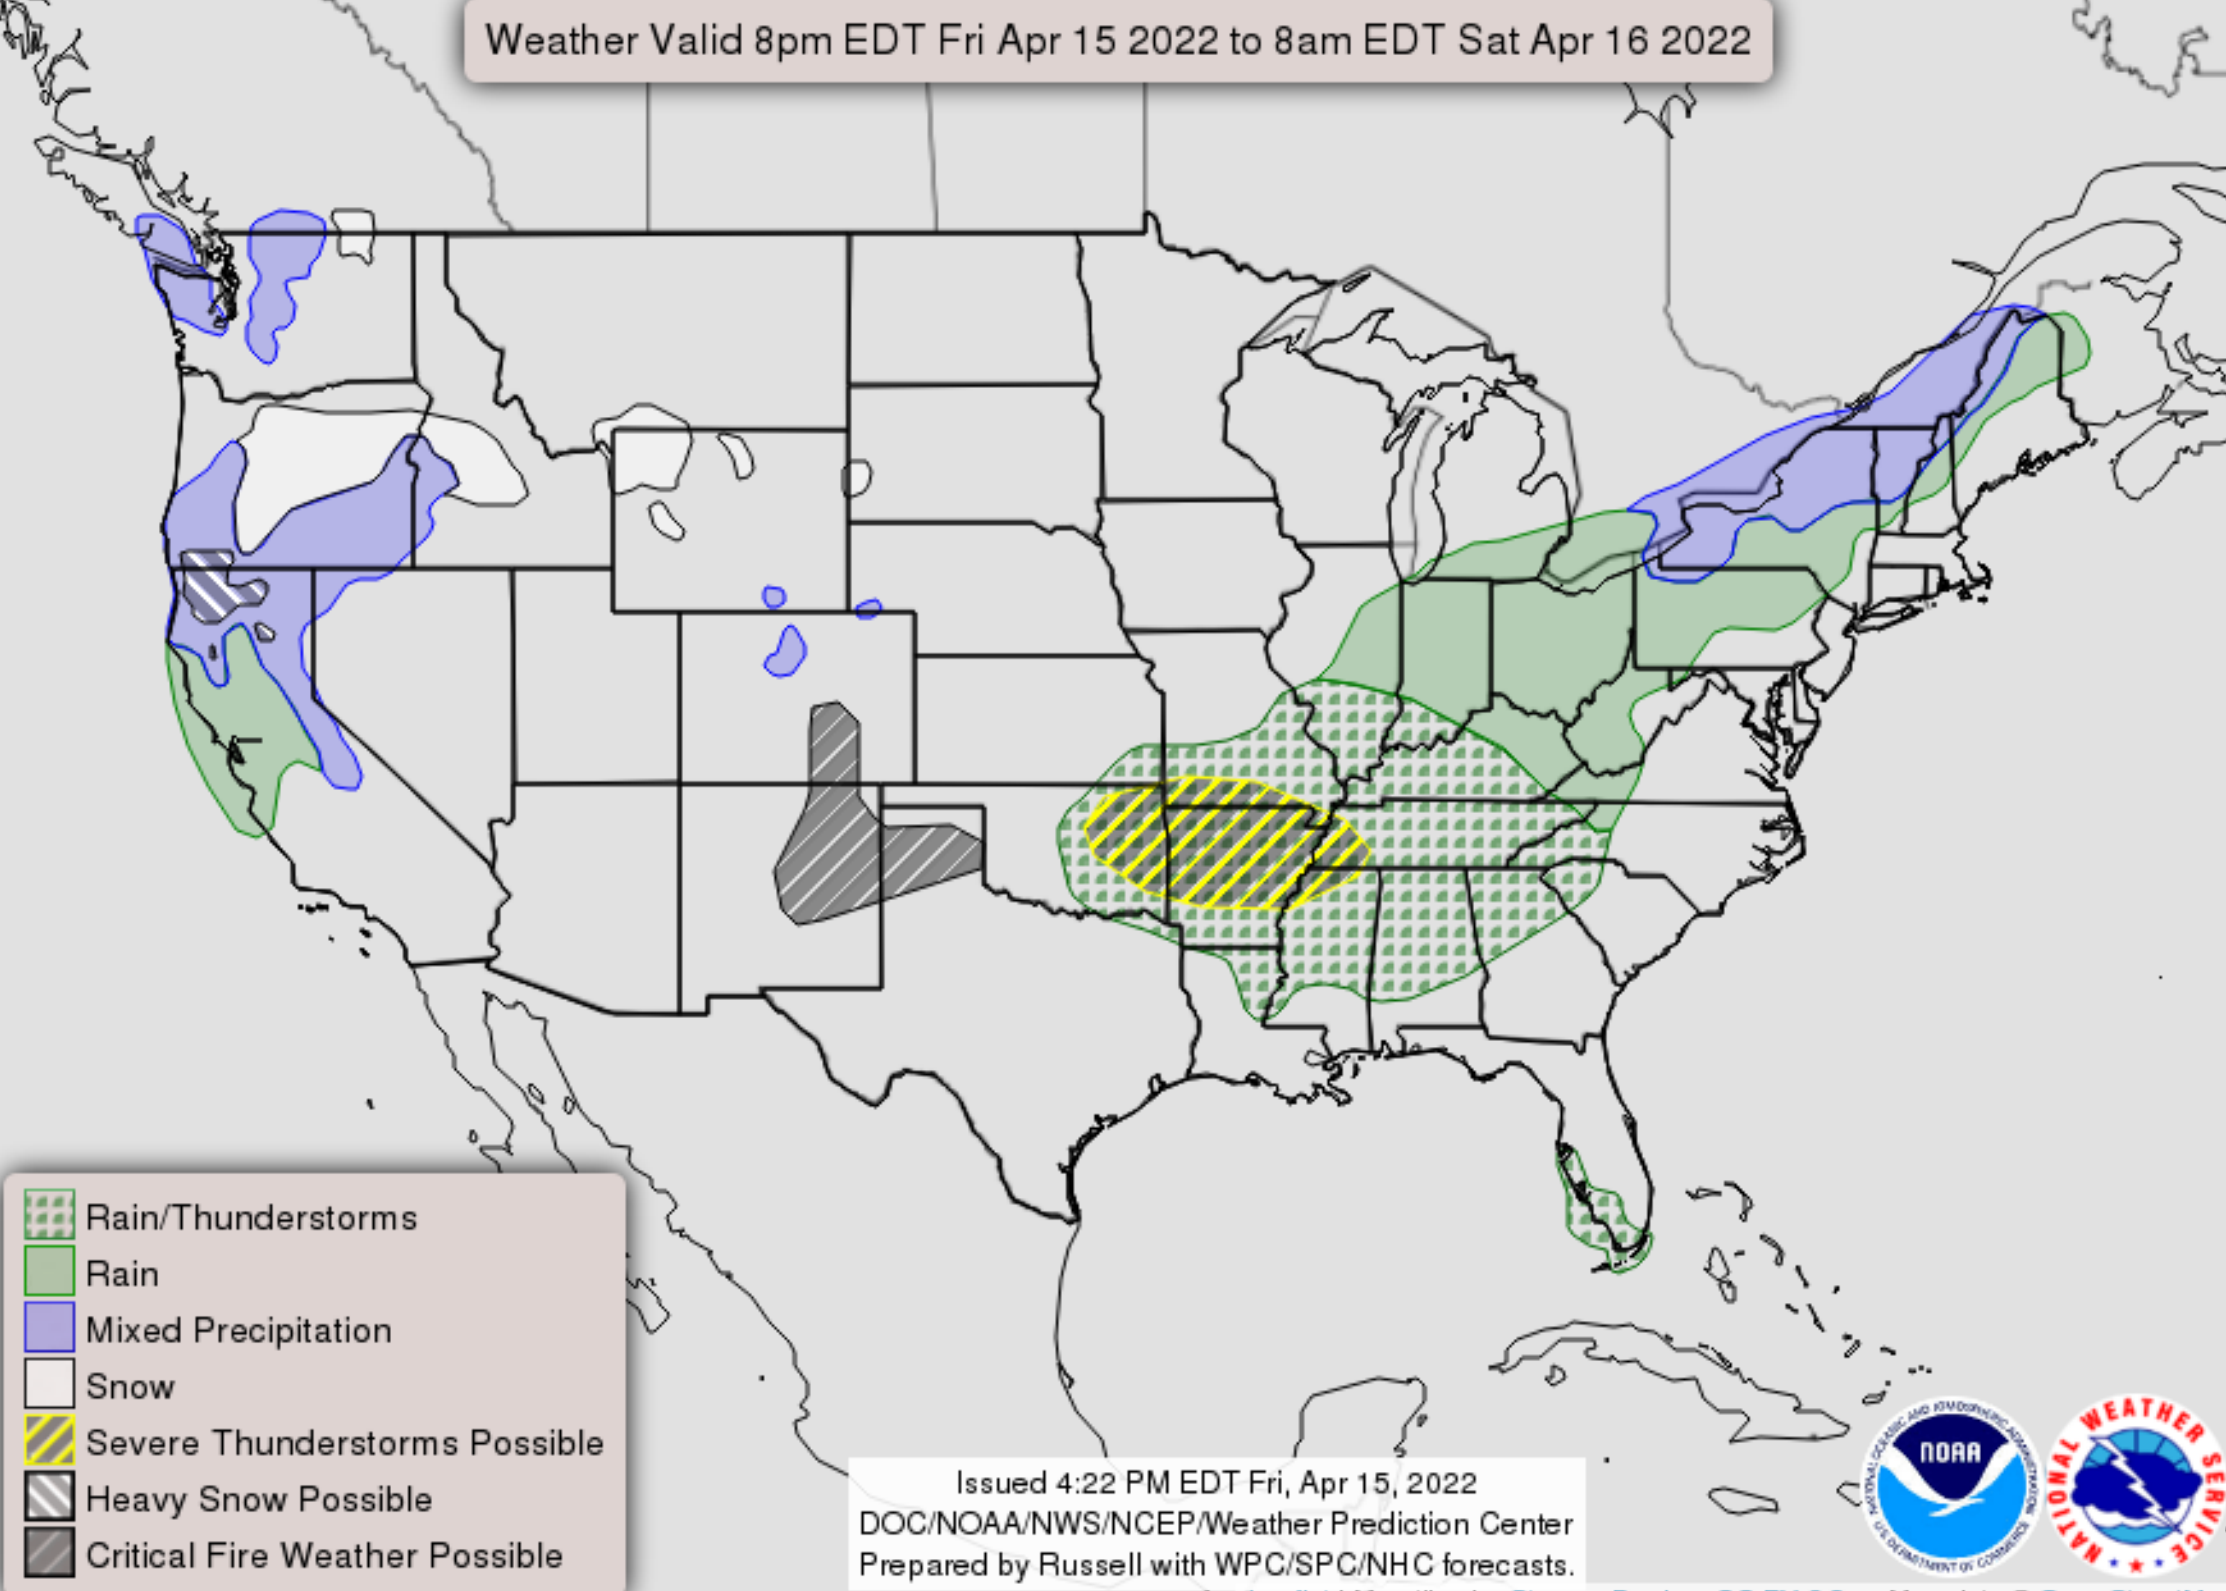

Weather Valid 8pm EDT Fri Apr 15 2022 to 8am EDT Sat Apr 16 2022

- Rain/Thunderstorms
- Rain
- Mixed Precipitation
- Snow
- Severe Thunderstorms Possible
- Heavy Snow Possible
- Critical Fire Weather Possible