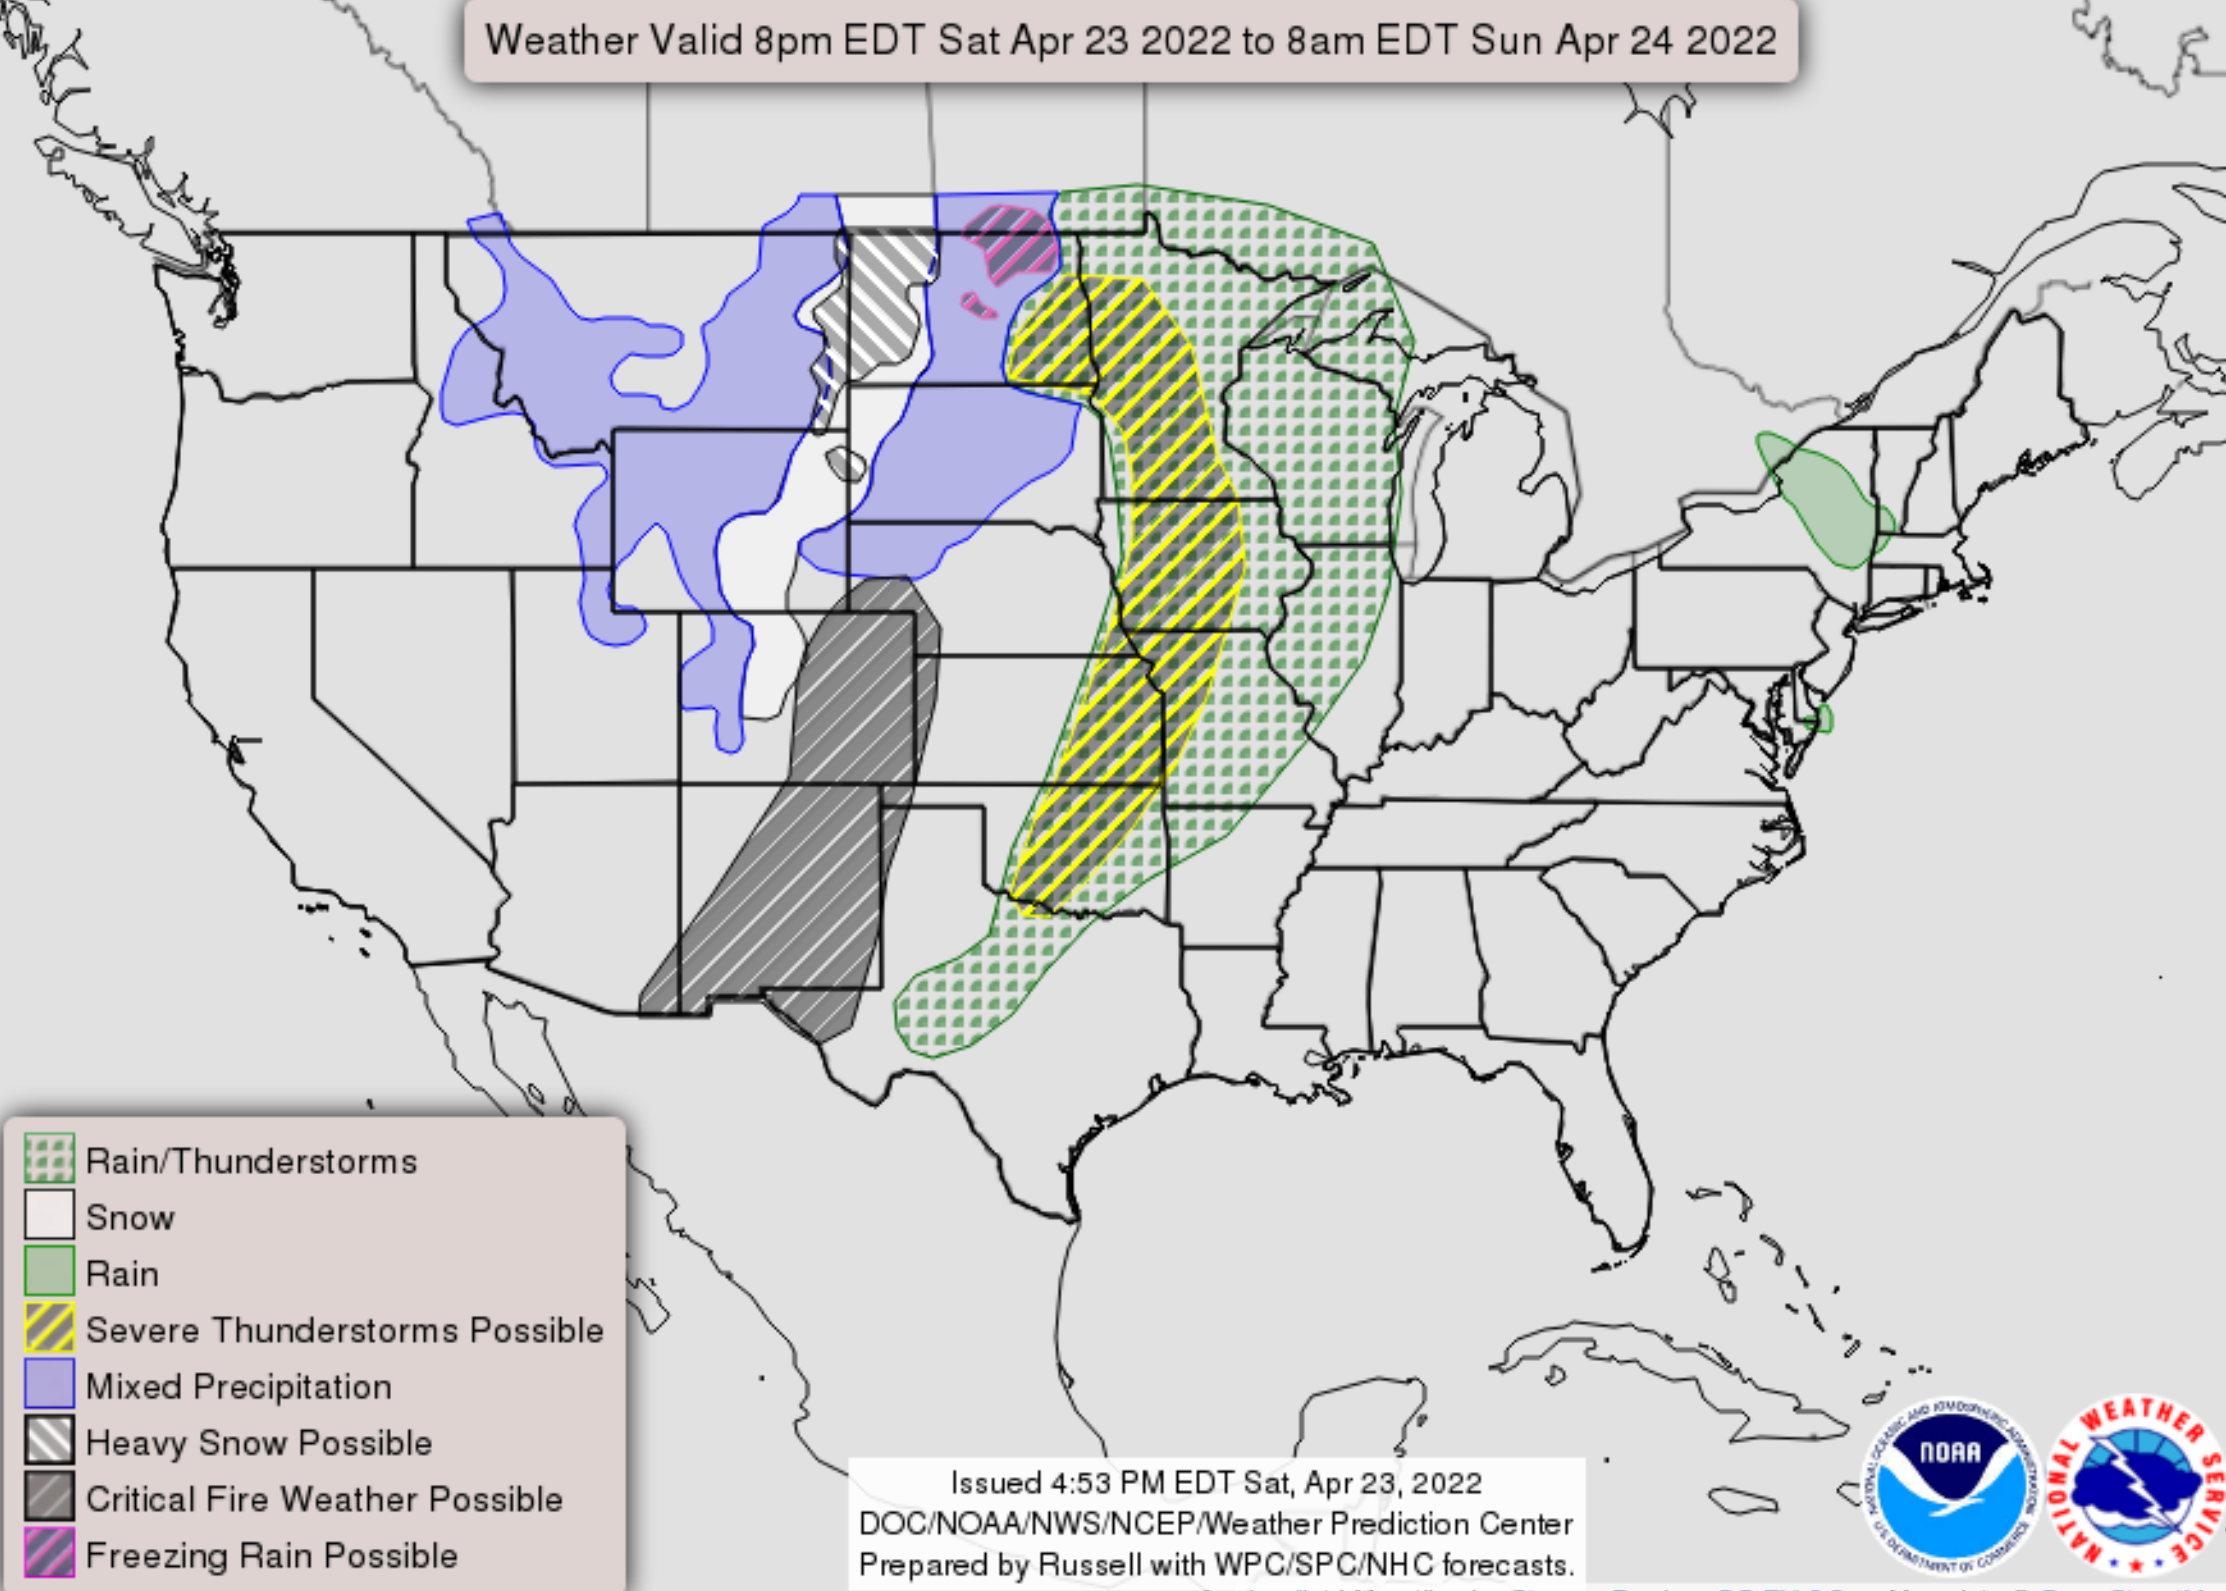

Weather Valid 8pm EDT Sat Apr 23 2022 to 8am EDT Sun Apr 24 2022

- Rain/Thunderstorms
- Snow
- Rain
- Severe Thunderstorms Possible
- Mixed Precipitation
- Heavy Snow Possible
- Critical Fire Weather Possible
- Freezing Rain Possible