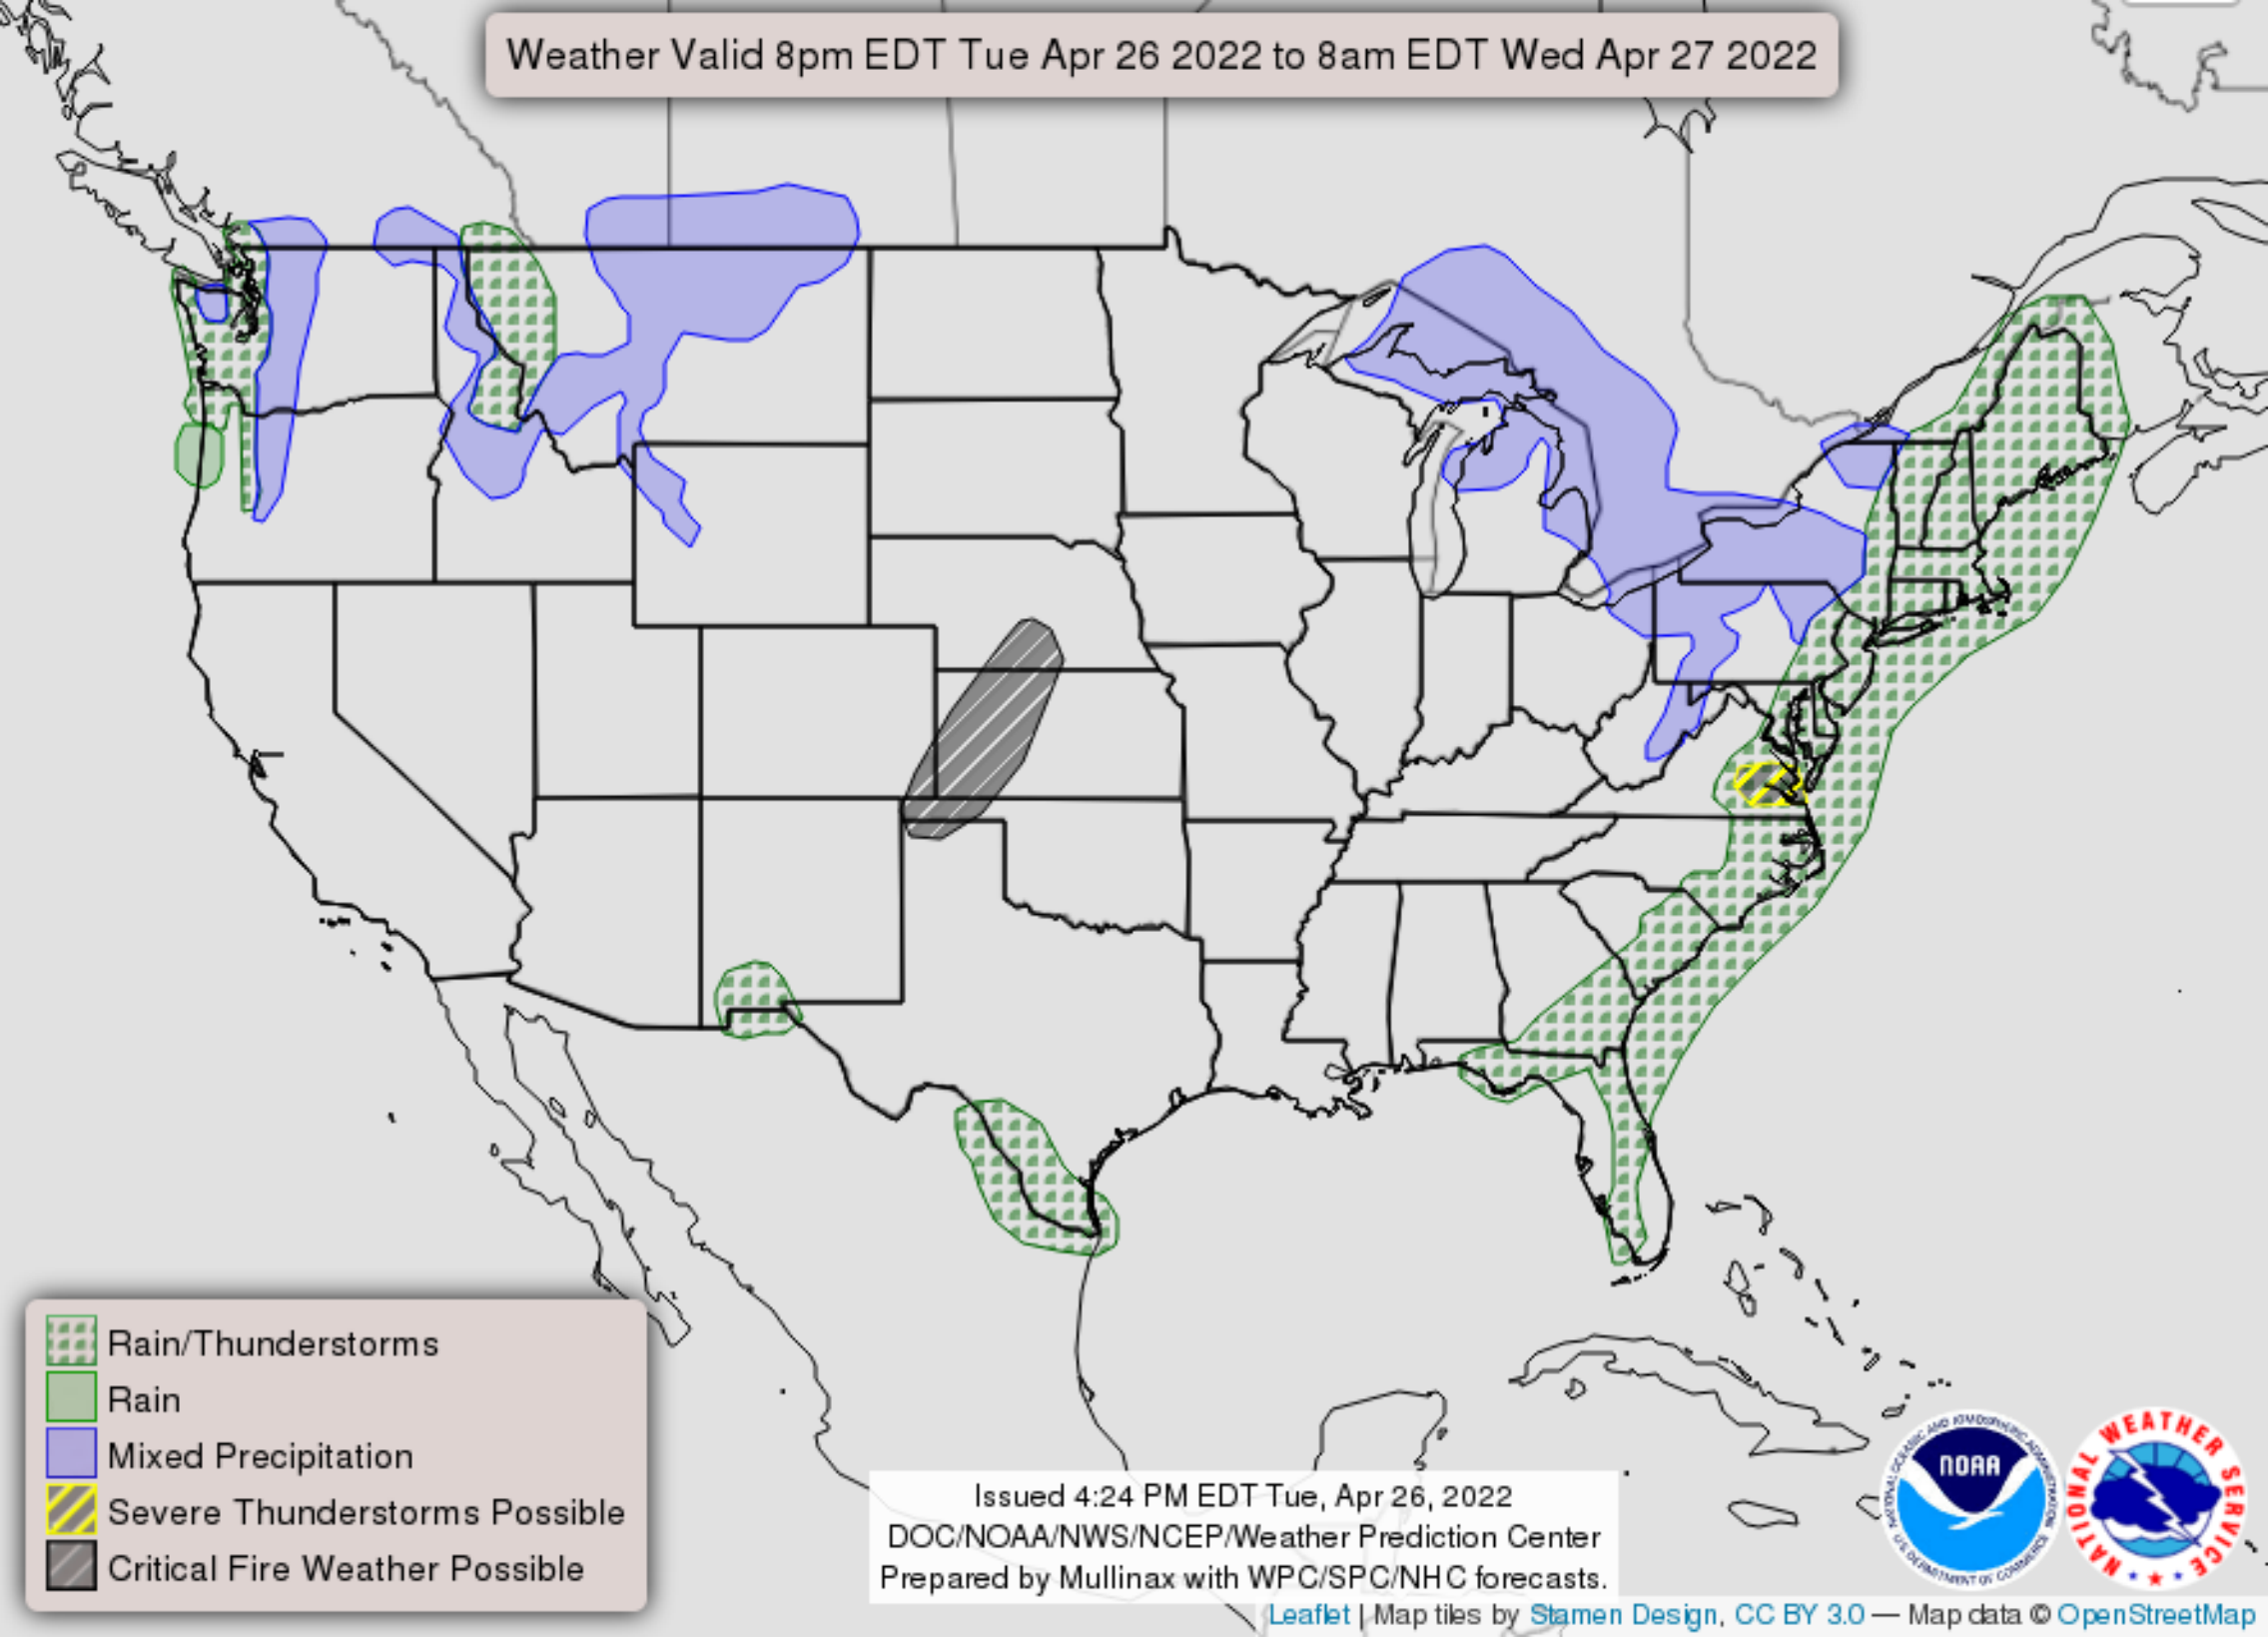

Weather Valid 8pm EDT Tue Apr 26 2022 to 8am EDT Wed Apr 27 2022

-  Rain/Thunderstorms
-  Rain
-  Mixed Precipitation
-  Severe Thunderstorms Possible
-  Critical Fire Weather Possible

Issued 4:24 PM EDT Tue, Apr 26, 2022  
DOC/NOAA/NWS/NCEP/Weather Prediction Center  
Prepared by Mullinax with WPC/SPC/NHC forecasts.