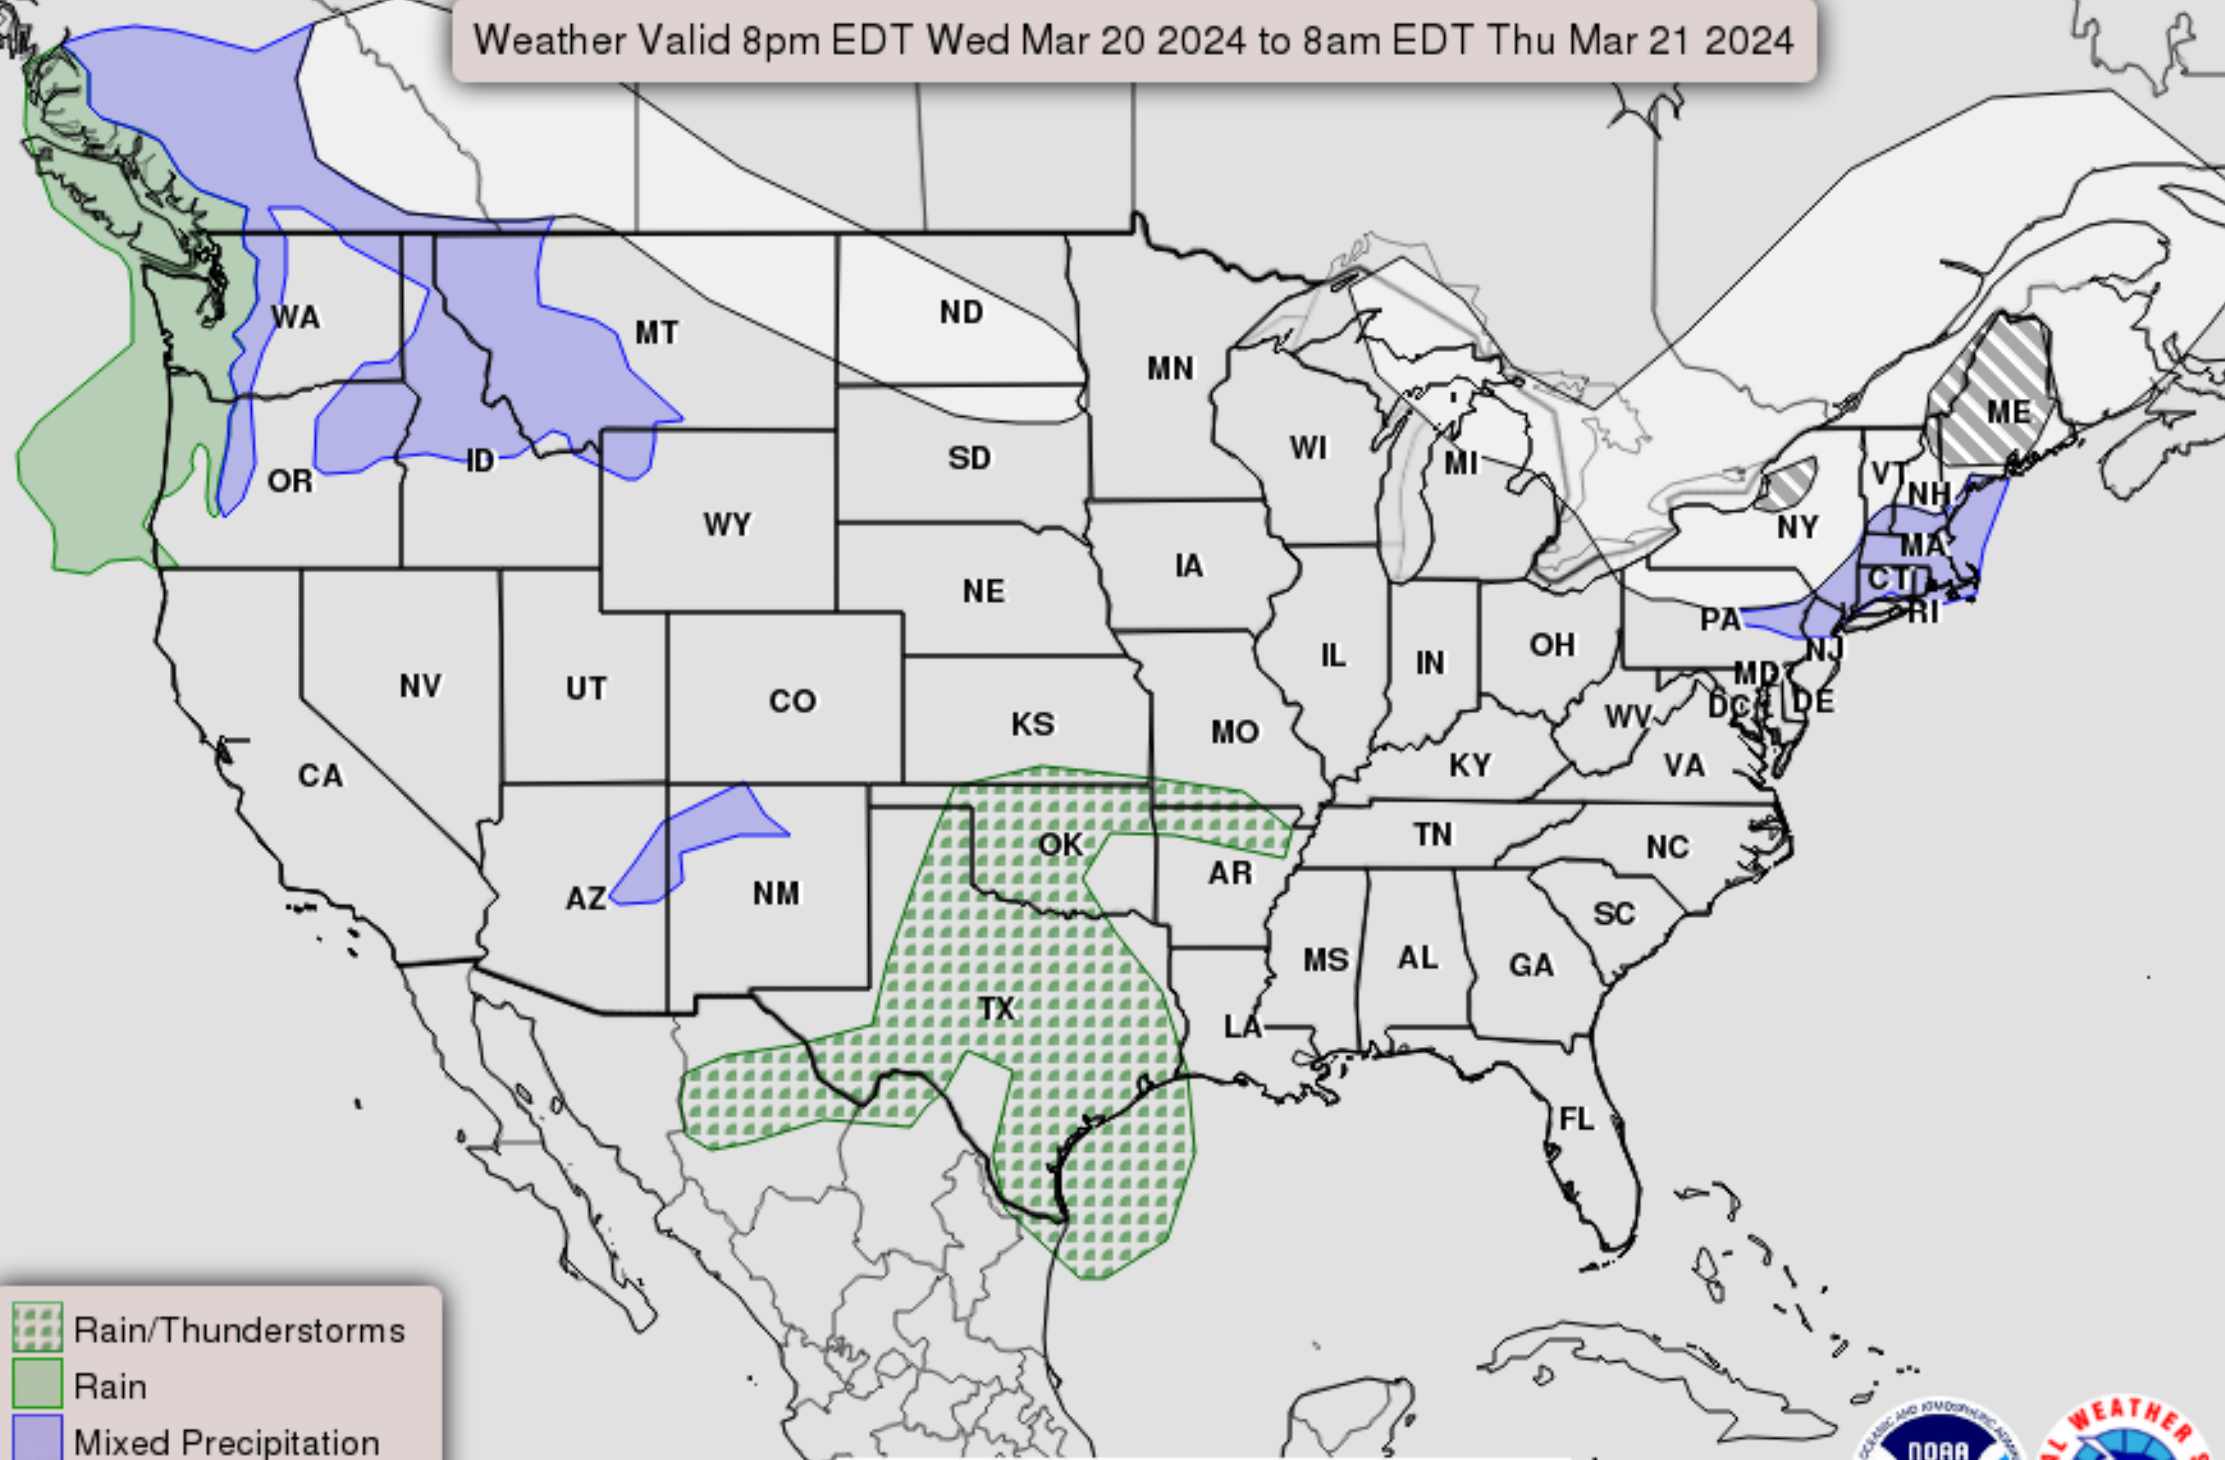

Weather Valid 8pm EDT Wed Mar 20 2024 to 8am EDT Thu Mar 21 2024

- Rain/Thunderstorms
- Rain
- Mixed Precipitation
- Snow
- Heavy Snow Possible

Issued 4:54 PM EDT Wed, Mar 20, 2024
DOC/NOAA/NWS/NCEP/Weather Prediction Center
Prepared by Bann with WPC/SPC/NHC forecasts.