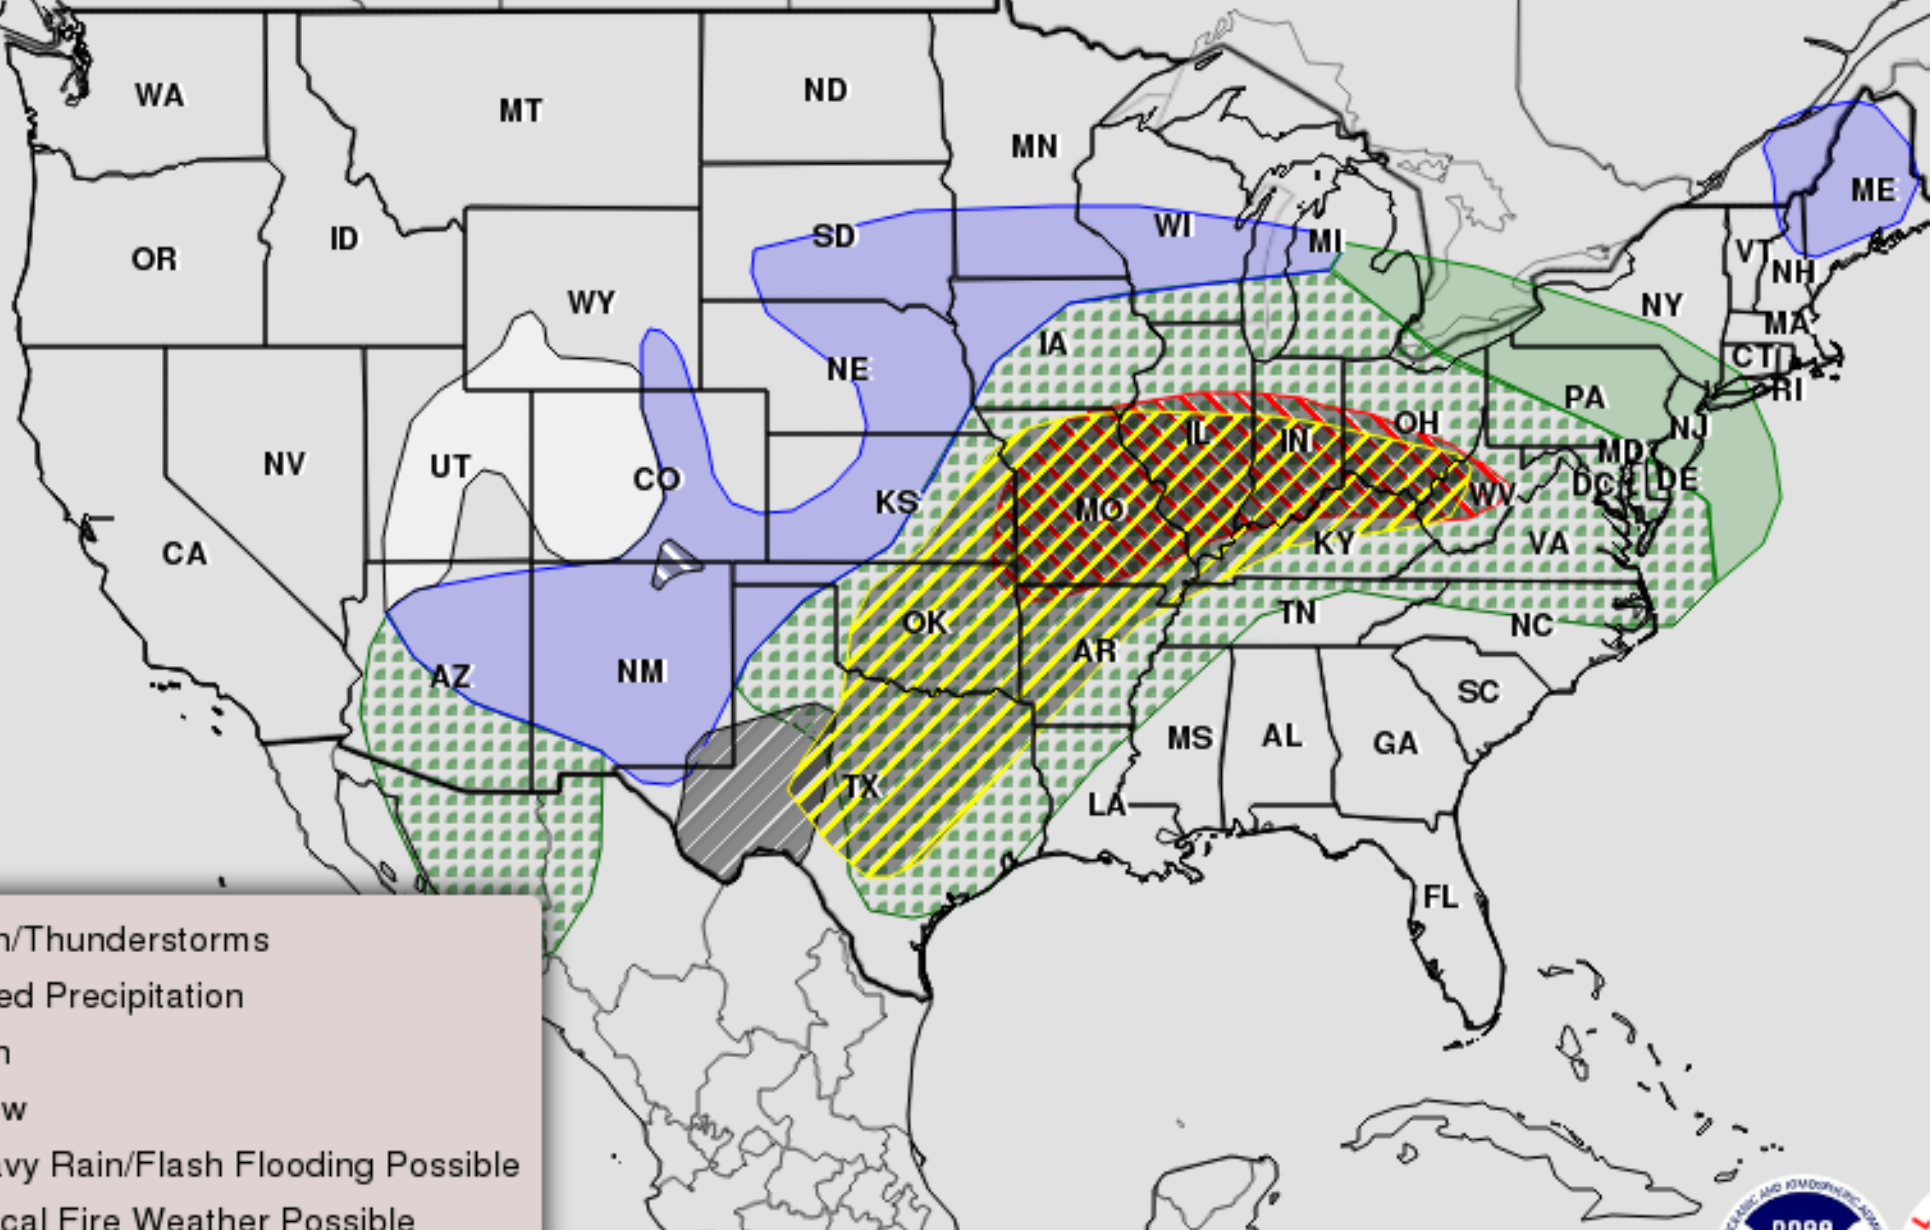

Weather Valid 8pm EDT Mon Apr 01 2024 to 8am EDT Tue Apr 02 2024

- Rain/Thunderstorms
- Mixed Precipitation
- Rain
- Snow
- Heavy Rain/Flash Flooding Possible
- Critical Fire Weather Possible
- Severe Thunderstorms Possible
- Heavy Snow Possible