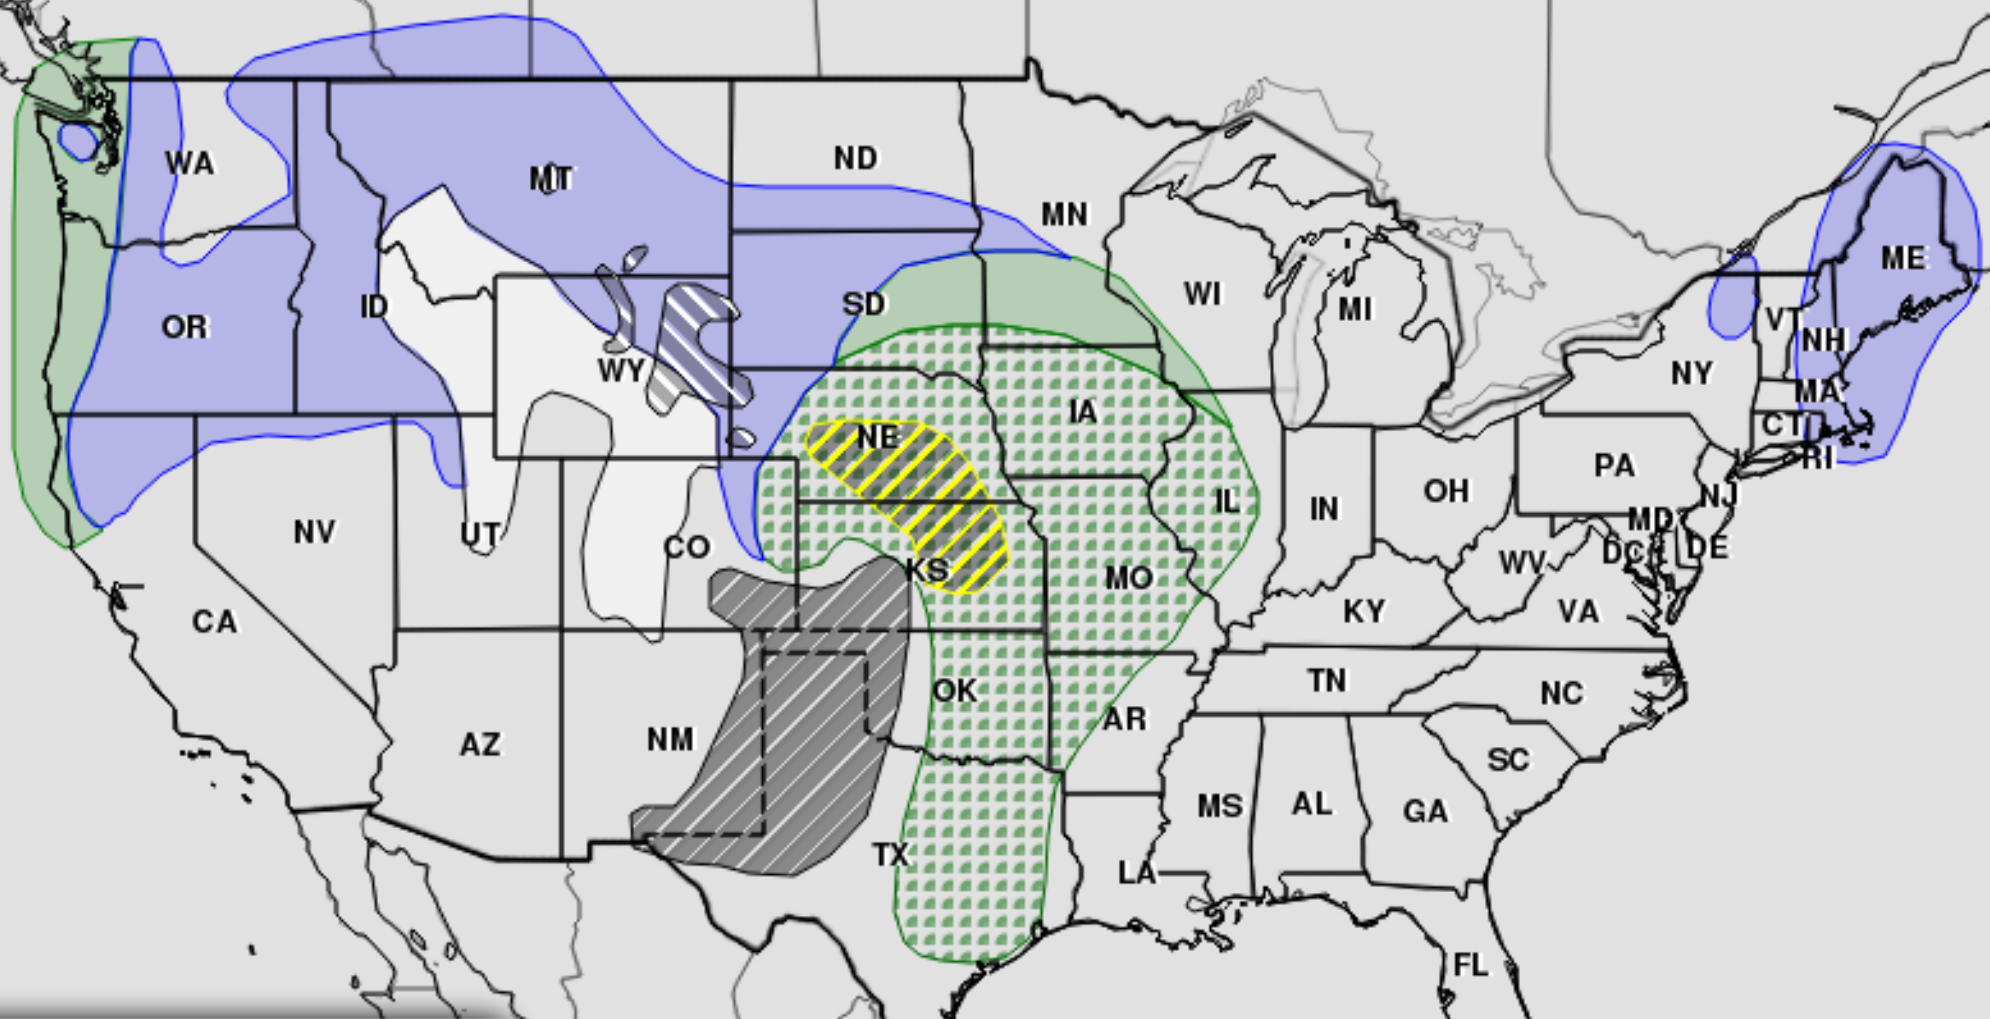

Weather Valid 8pm EDT Sat Apr 06 2024 to 8am EDT Sun Apr 07 2024

-  Rain/Thunderstorms
-  Rain
-  Mixed Precipitation
-  Snow
-  Severe Thunderstorms Possible
-  Critical Fire Weather Possible
-  Heavy Snow Possible

Issued 4:10 PM EDT Sat, Apr 06, 2024
DOC/NOAA/NWS/NCEP/Weather Prediction Center
Prepared by Snell with WPC/SPC/NHC forecasts.