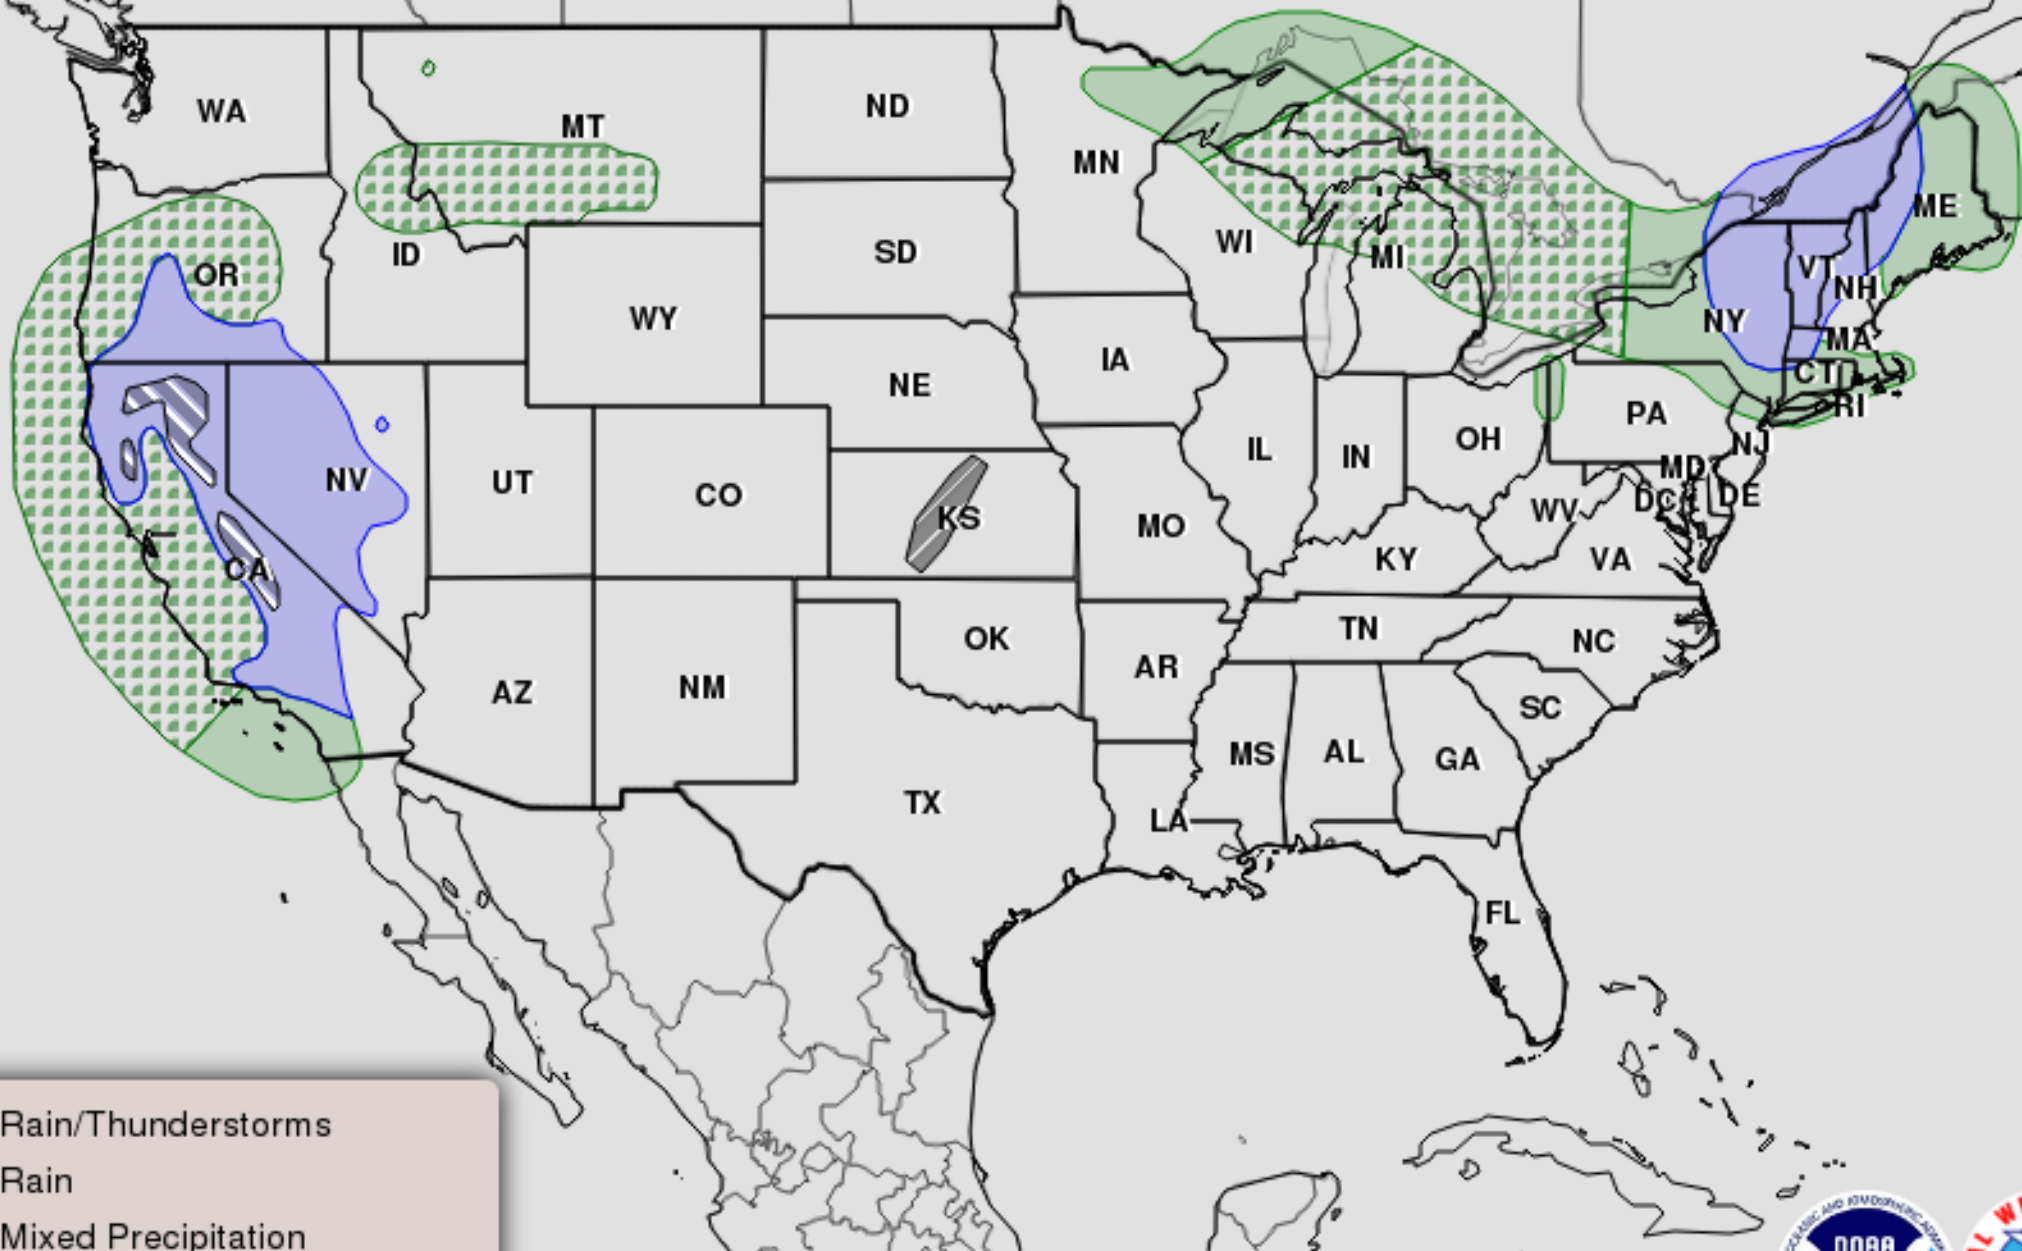

Weather Valid 8pm EDT Sat Apr 13 2024 to 8am EDT Sun Apr 14 2024

-  Rain/Thunderstorms
-  Rain
-  Mixed Precipitation
-  Critical Fire Weather Possible
-  Heavy Snow Possible

Issued 4:31 PM EDT Sat, Apr 13, 2024
DOC/NOAA/NWS/NCEP/Weather Prediction Center
Prepared by Dolan with WPC/SPC/NHC forecasts.