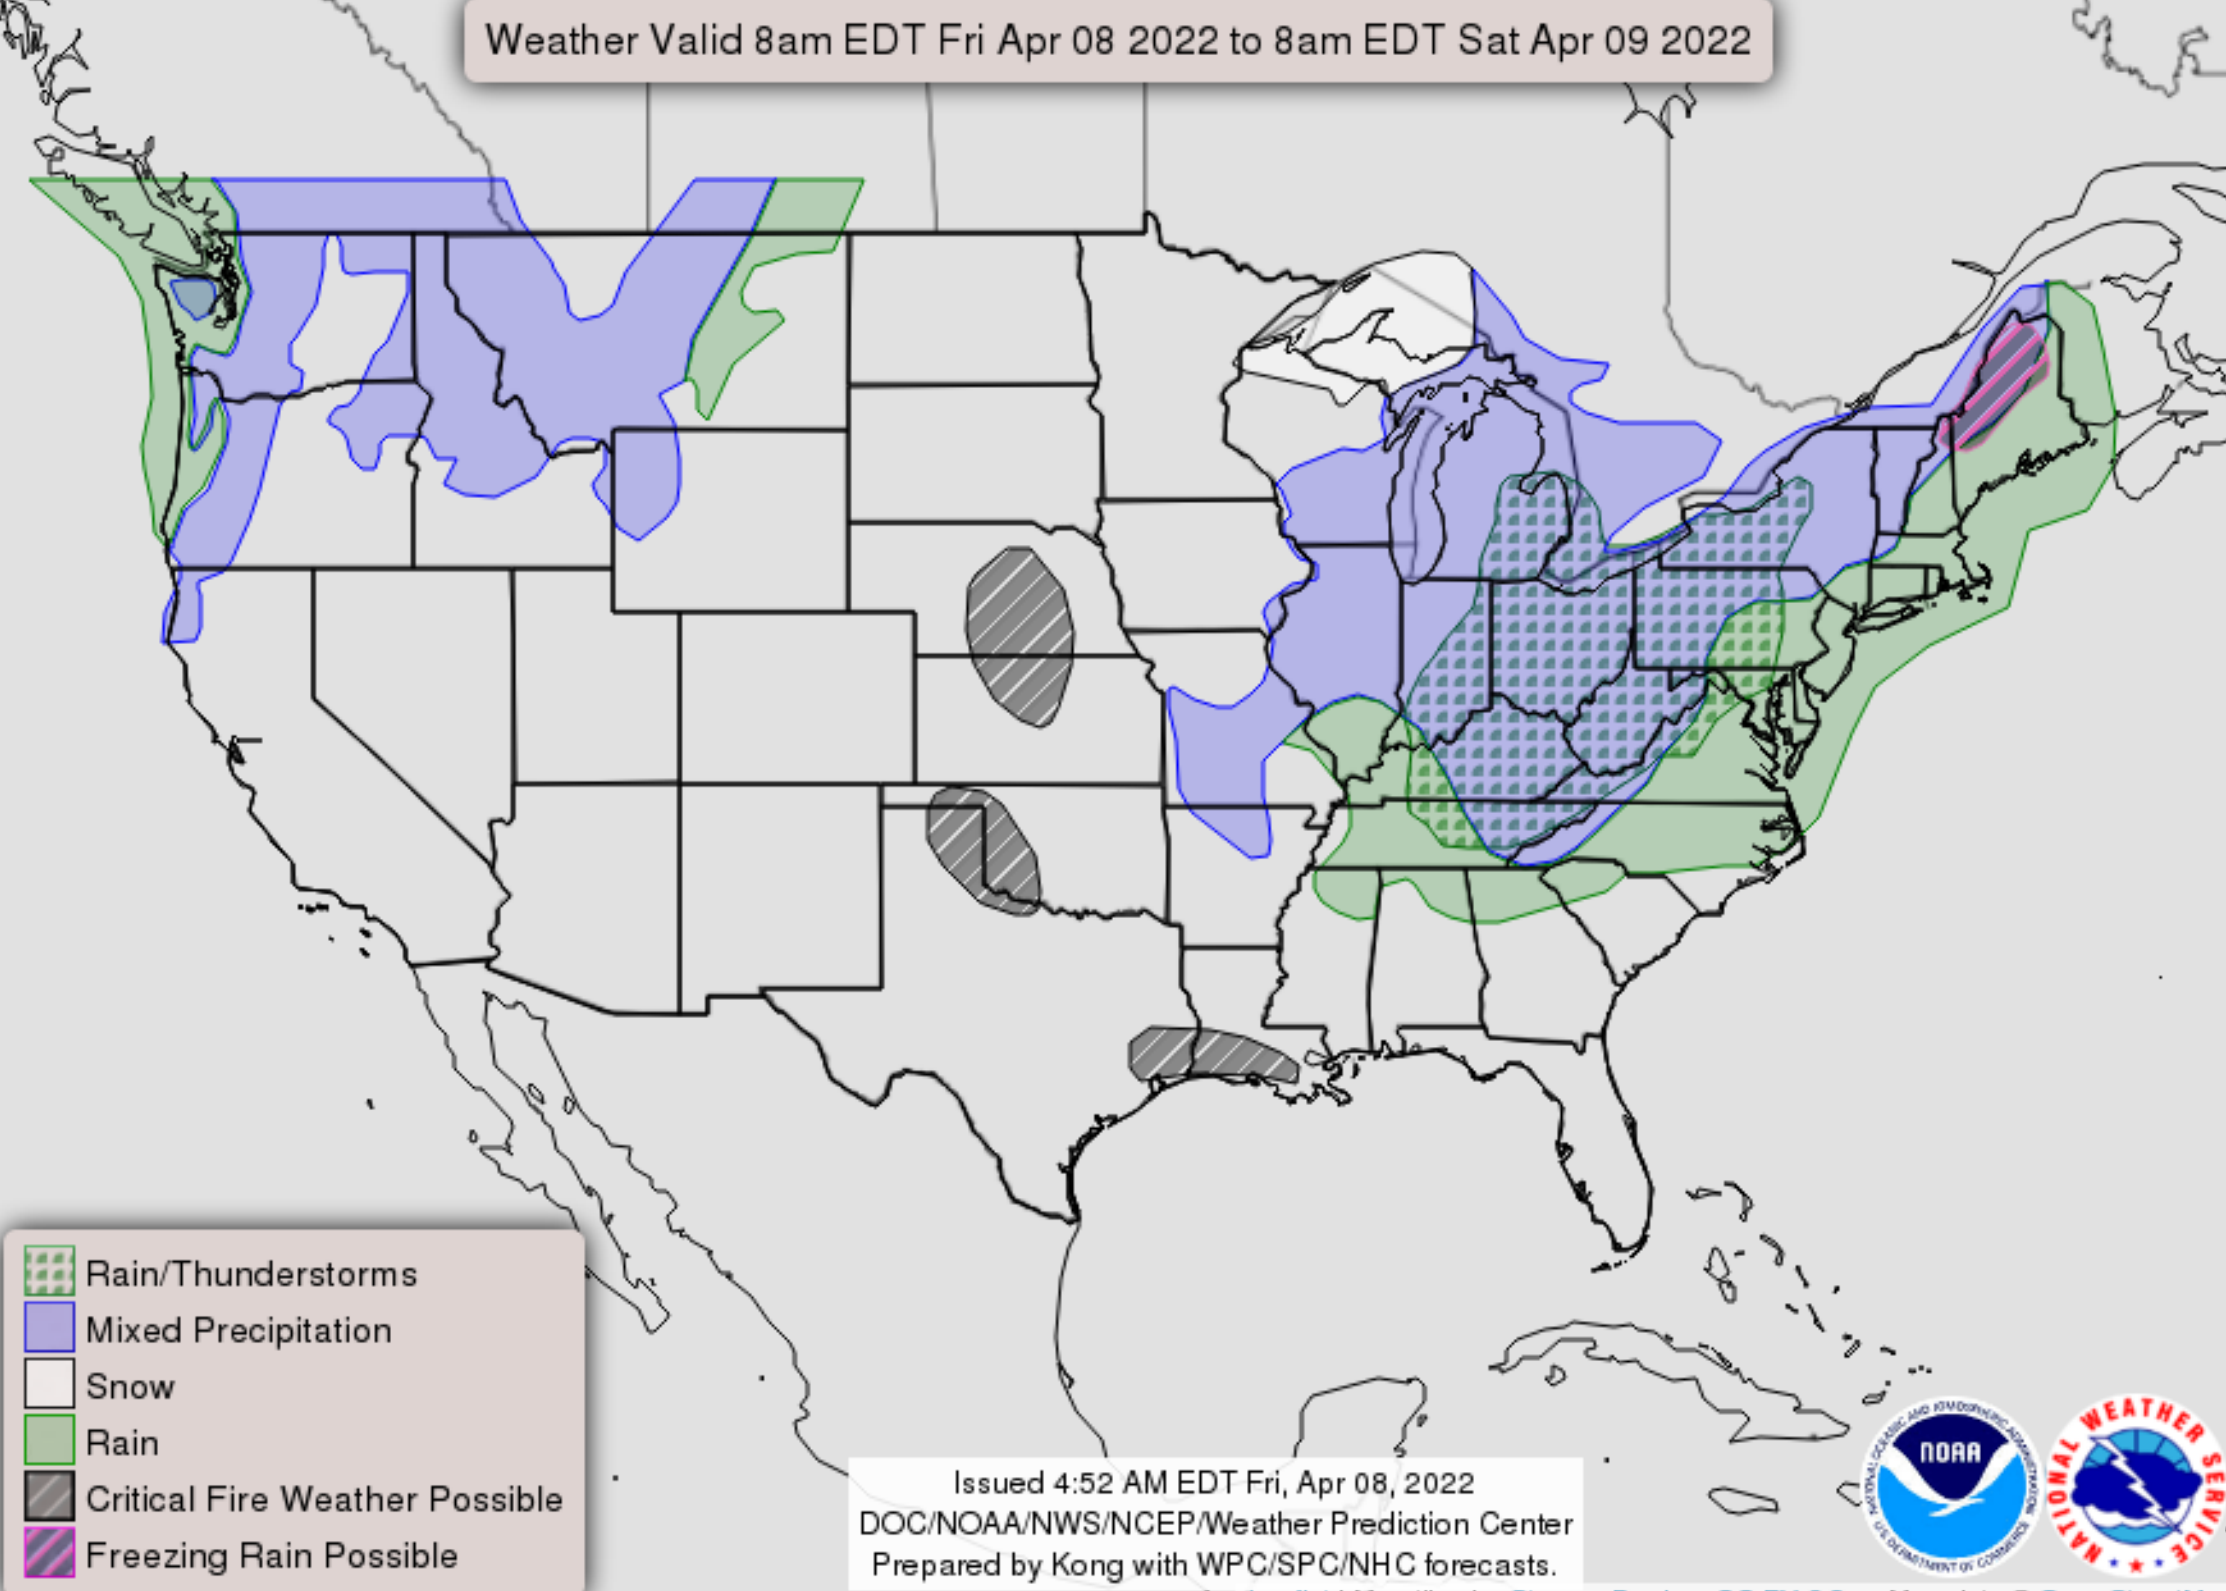

Weather Valid 8am EDT Fri Apr 08 2022 to 8am EDT Sat Apr 09 2022

-  Rain/Thunderstorms
-  Mixed Precipitation
-  Snow
-  Rain
-  Critical Fire Weather Possible
-  Freezing Rain Possible

Issued 4:52 AM EDT Fri, Apr 08, 2022  
DOC/NOAA/NWS/NCEP/Weather Prediction Center  
Prepared by Kong with WPC/SPC/NHC forecasts.