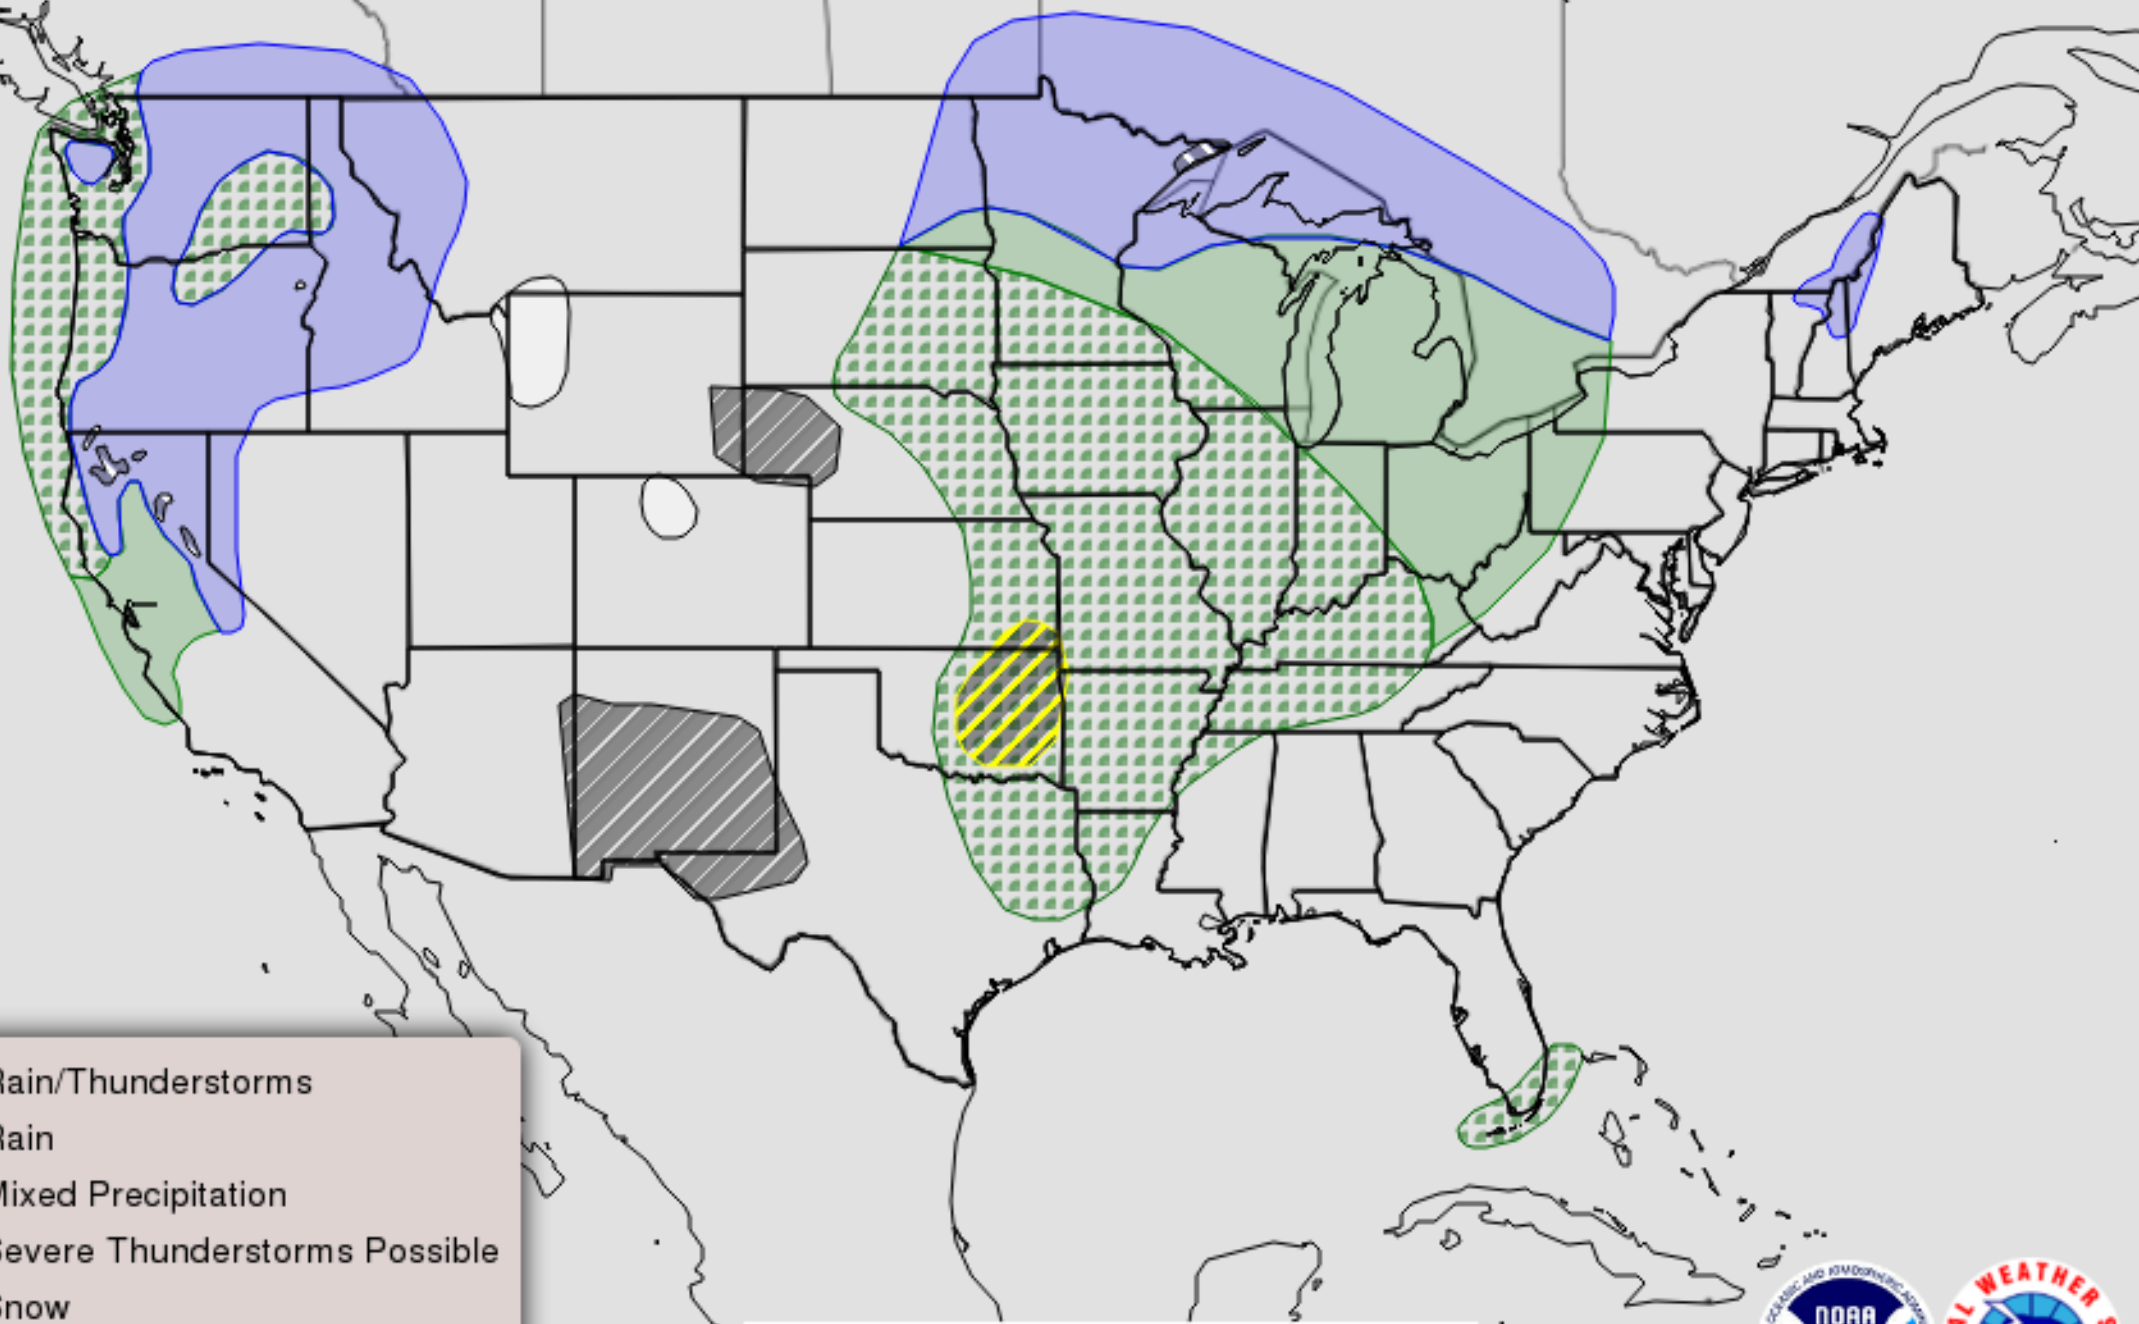

Weather Valid 8am EDT Wed Apr 20 2022 to 8am EDT Thu Apr 21 2022

- Rain/Thunderstorms
- Rain
- Mixed Precipitation
- Severe Thunderstorms Possible
- Snow
- Critical Fire Weather Possible
- Heavy Snow Possible