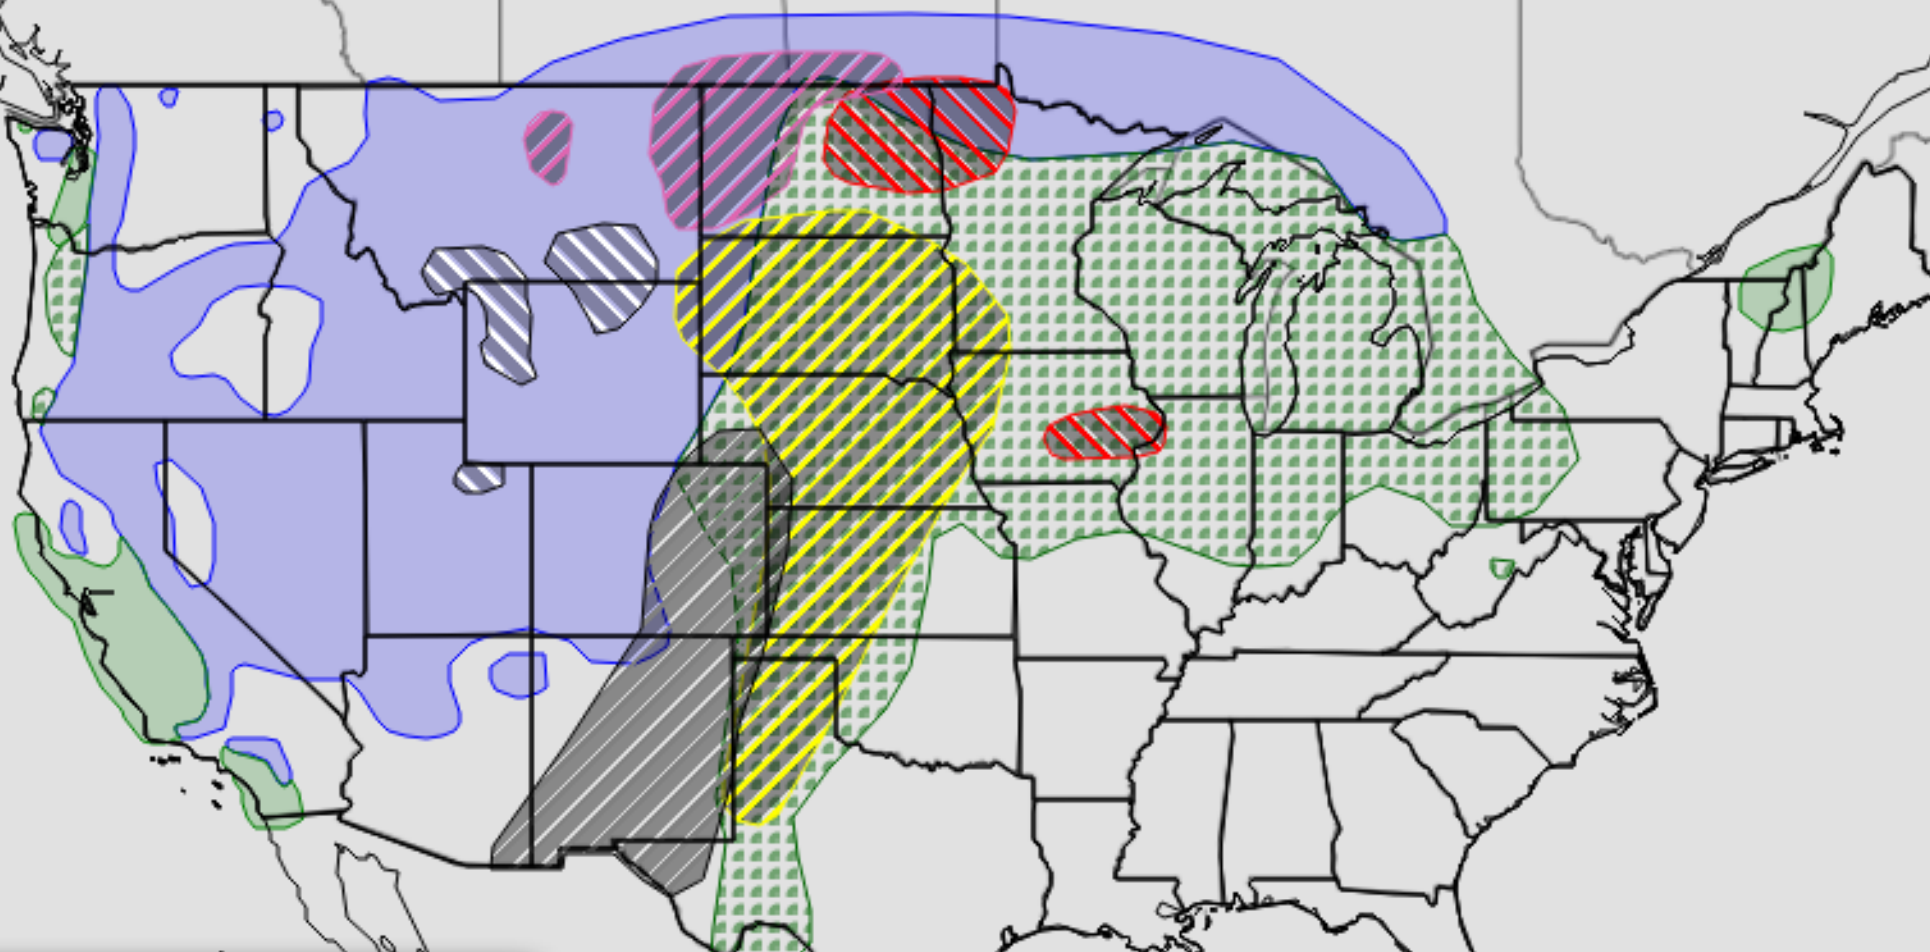

Weather Valid 8am EDT Fri Apr 22 2022 to 8am EDT Sat Apr 23 2022

- Mixed Precipitation
- Rain/Thunderstorms
- Heavy Rain/Flash Flooding Possible
- Severe Thunderstorms Possible
- Rain
- Freezing Rain Possible
- Critical Fire Weather Possible
- Heavy Snow Possible

Issued 4:56 AM EDT Fri, Apr 22, 2022
DOC/NOAA/NWS/NCEP/Weather Prediction Center
Prepared by Putnam with WPC/SPC/NHC forecasts.