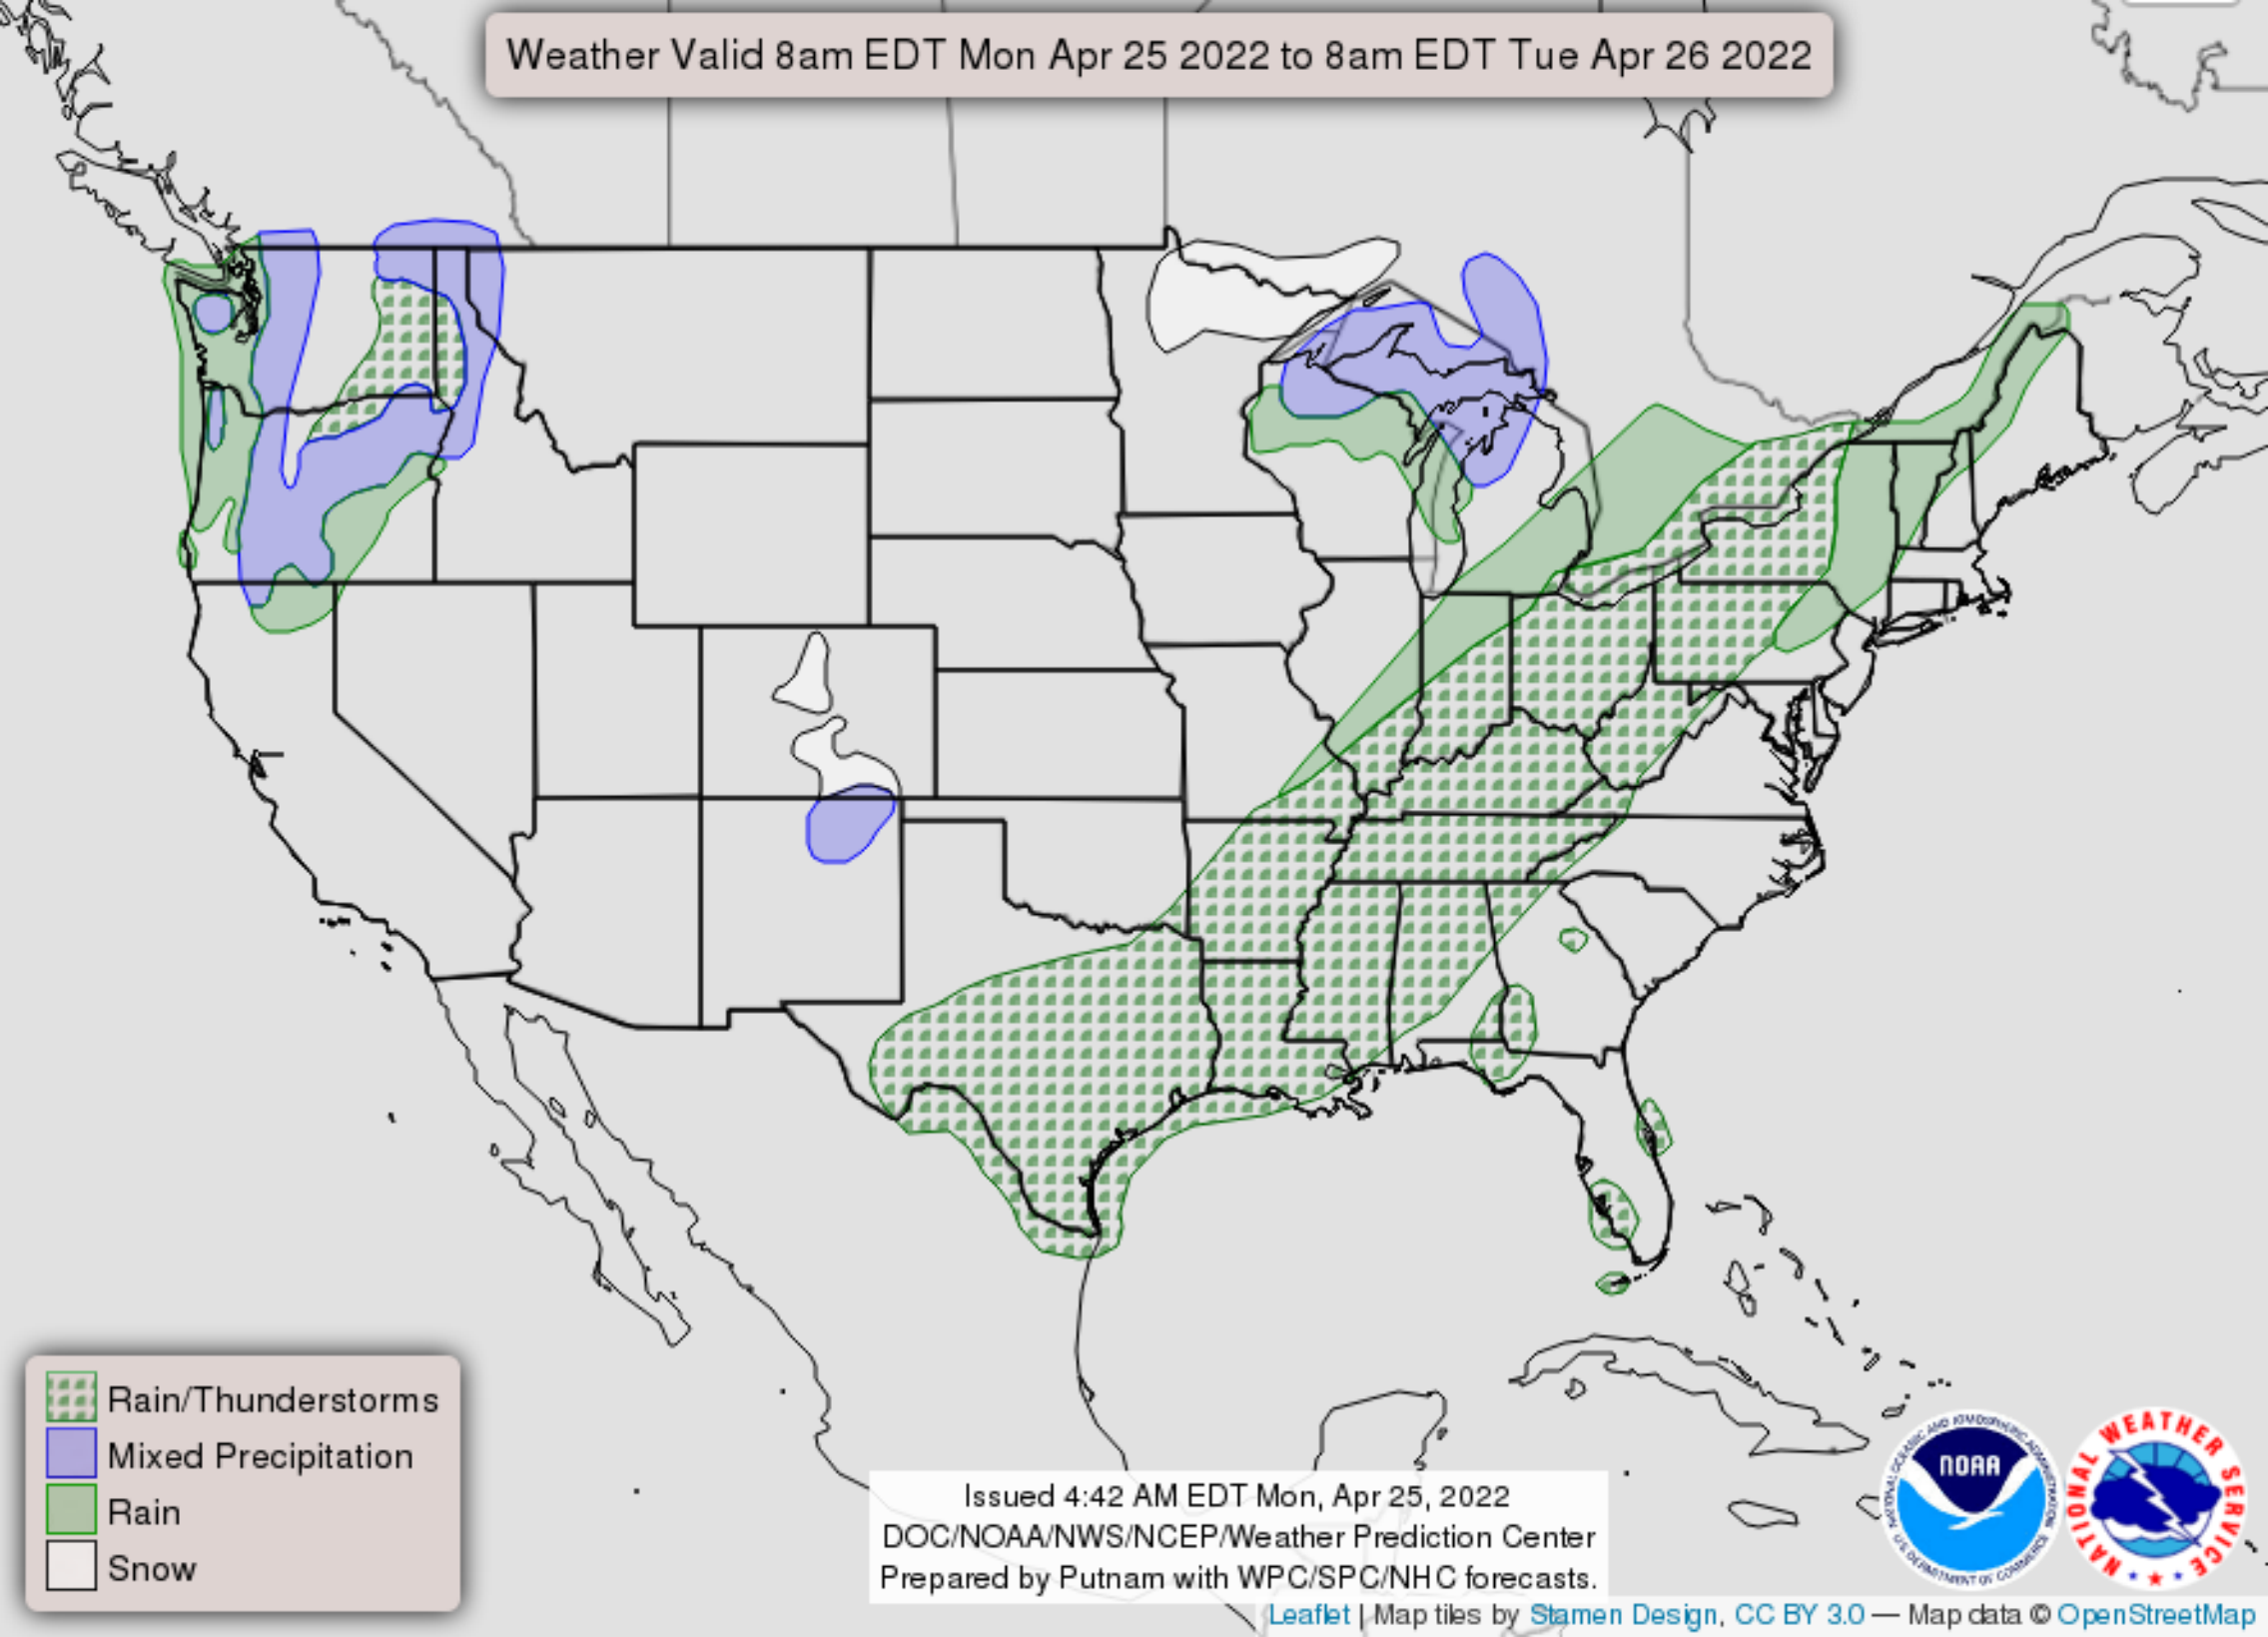

Weather Valid 8am EDT Mon Apr 25 2022 to 8am EDT Tue Apr 26 2022

-  Rain/Thunderstorms
-  Mixed Precipitation
-  Rain
-  Snow

Issued 4:42 AM EDT Mon, Apr 25, 2022
DOC/NOAA/NWS/NCEP/Weather Prediction Center
Prepared by Putnam with WPC/SPC/NHC forecasts.