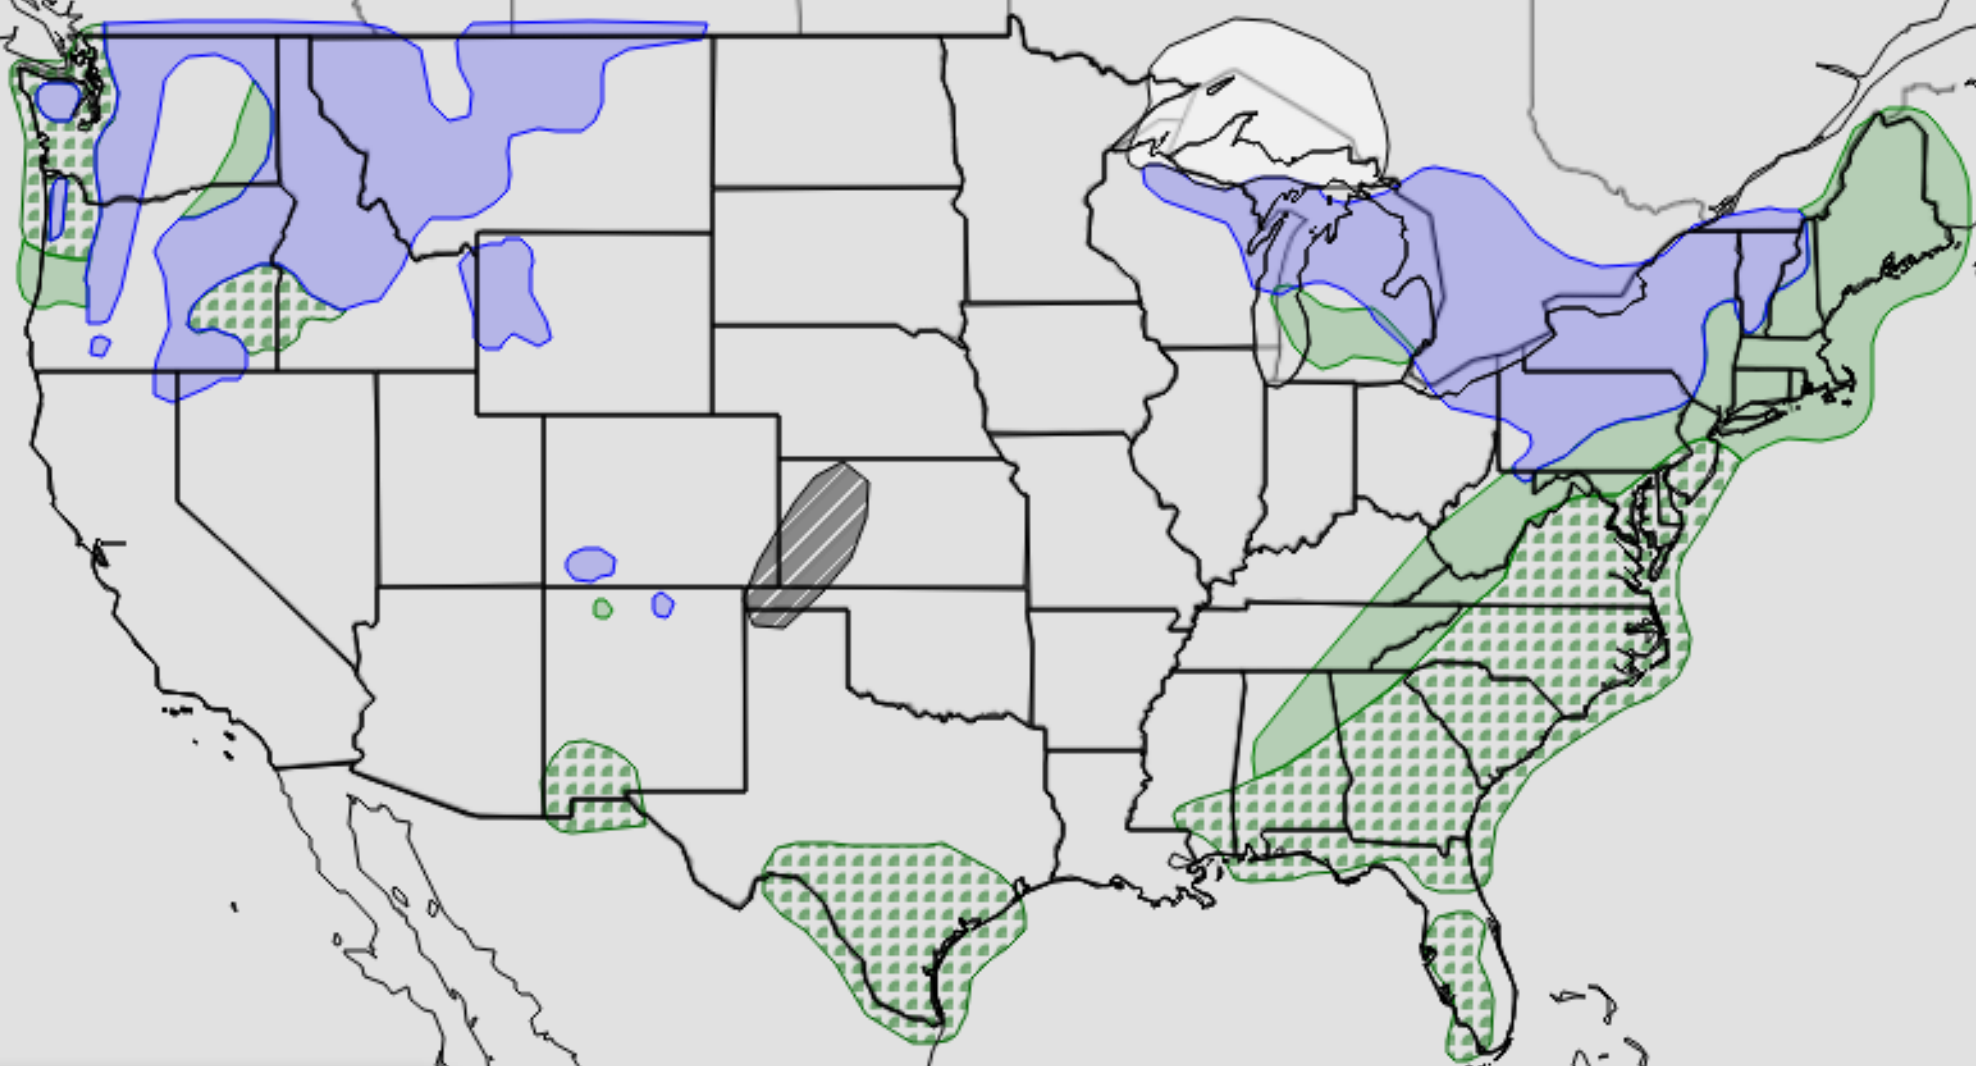

Weather Valid 8am EDT Tue Apr 26 2022 to 8am EDT Wed Apr 27 2022

-  Rain/Thunderstorms
-  Rain
-  Mixed Precipitation
-  Snow
-  Critical Fire Weather Possible

Issued 5:02 AM EDT Tue, Apr 26, 2022  
DOC/NOAA/NWS/NCEP/Weather Prediction Center  
Prepared by Putnam with WPC/SPC/NHC forecasts.