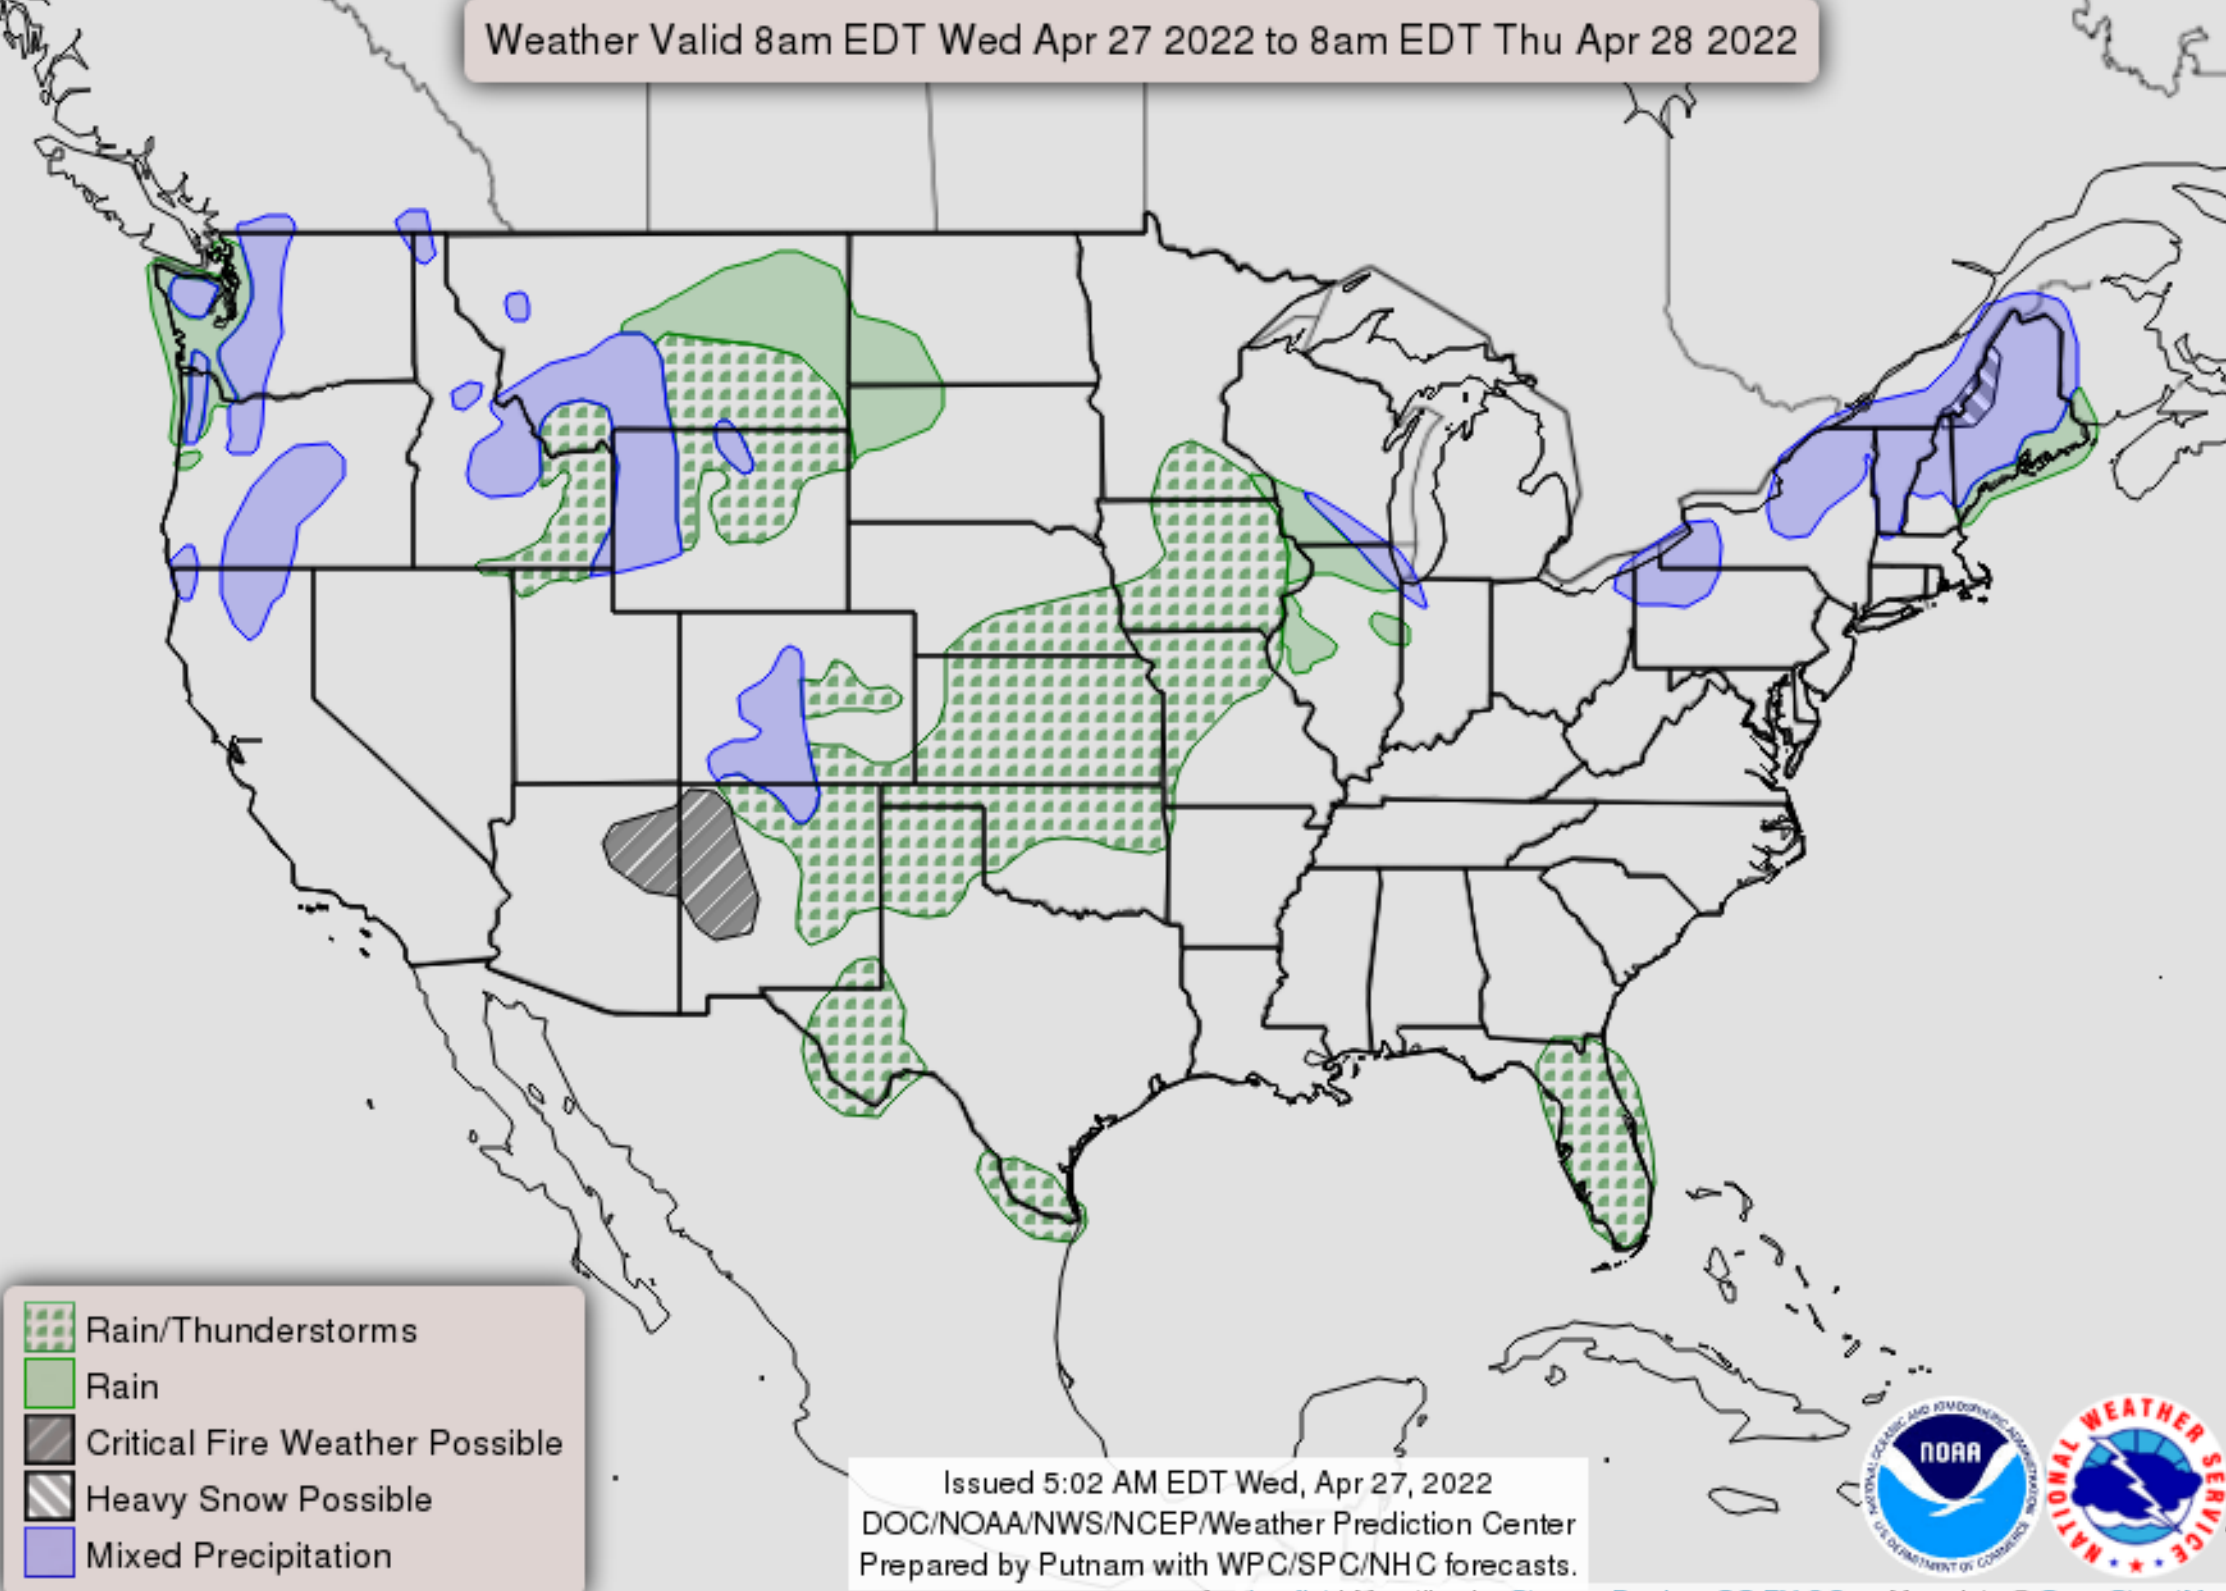

Weather Valid 8am EDT Wed Apr 27 2022 to 8am EDT Thu Apr 28 2022

-  Rain/Thunderstorms
-  Rain
-  Critical Fire Weather Possible
-  Heavy Snow Possible
-  Mixed Precipitation

Issued 5:02 AM EDT Wed, Apr 27, 2022
DOC/NOAA/NWS/NCEP/Weather Prediction Center
Prepared by Putnam with WPC/SPC/NHC forecasts.