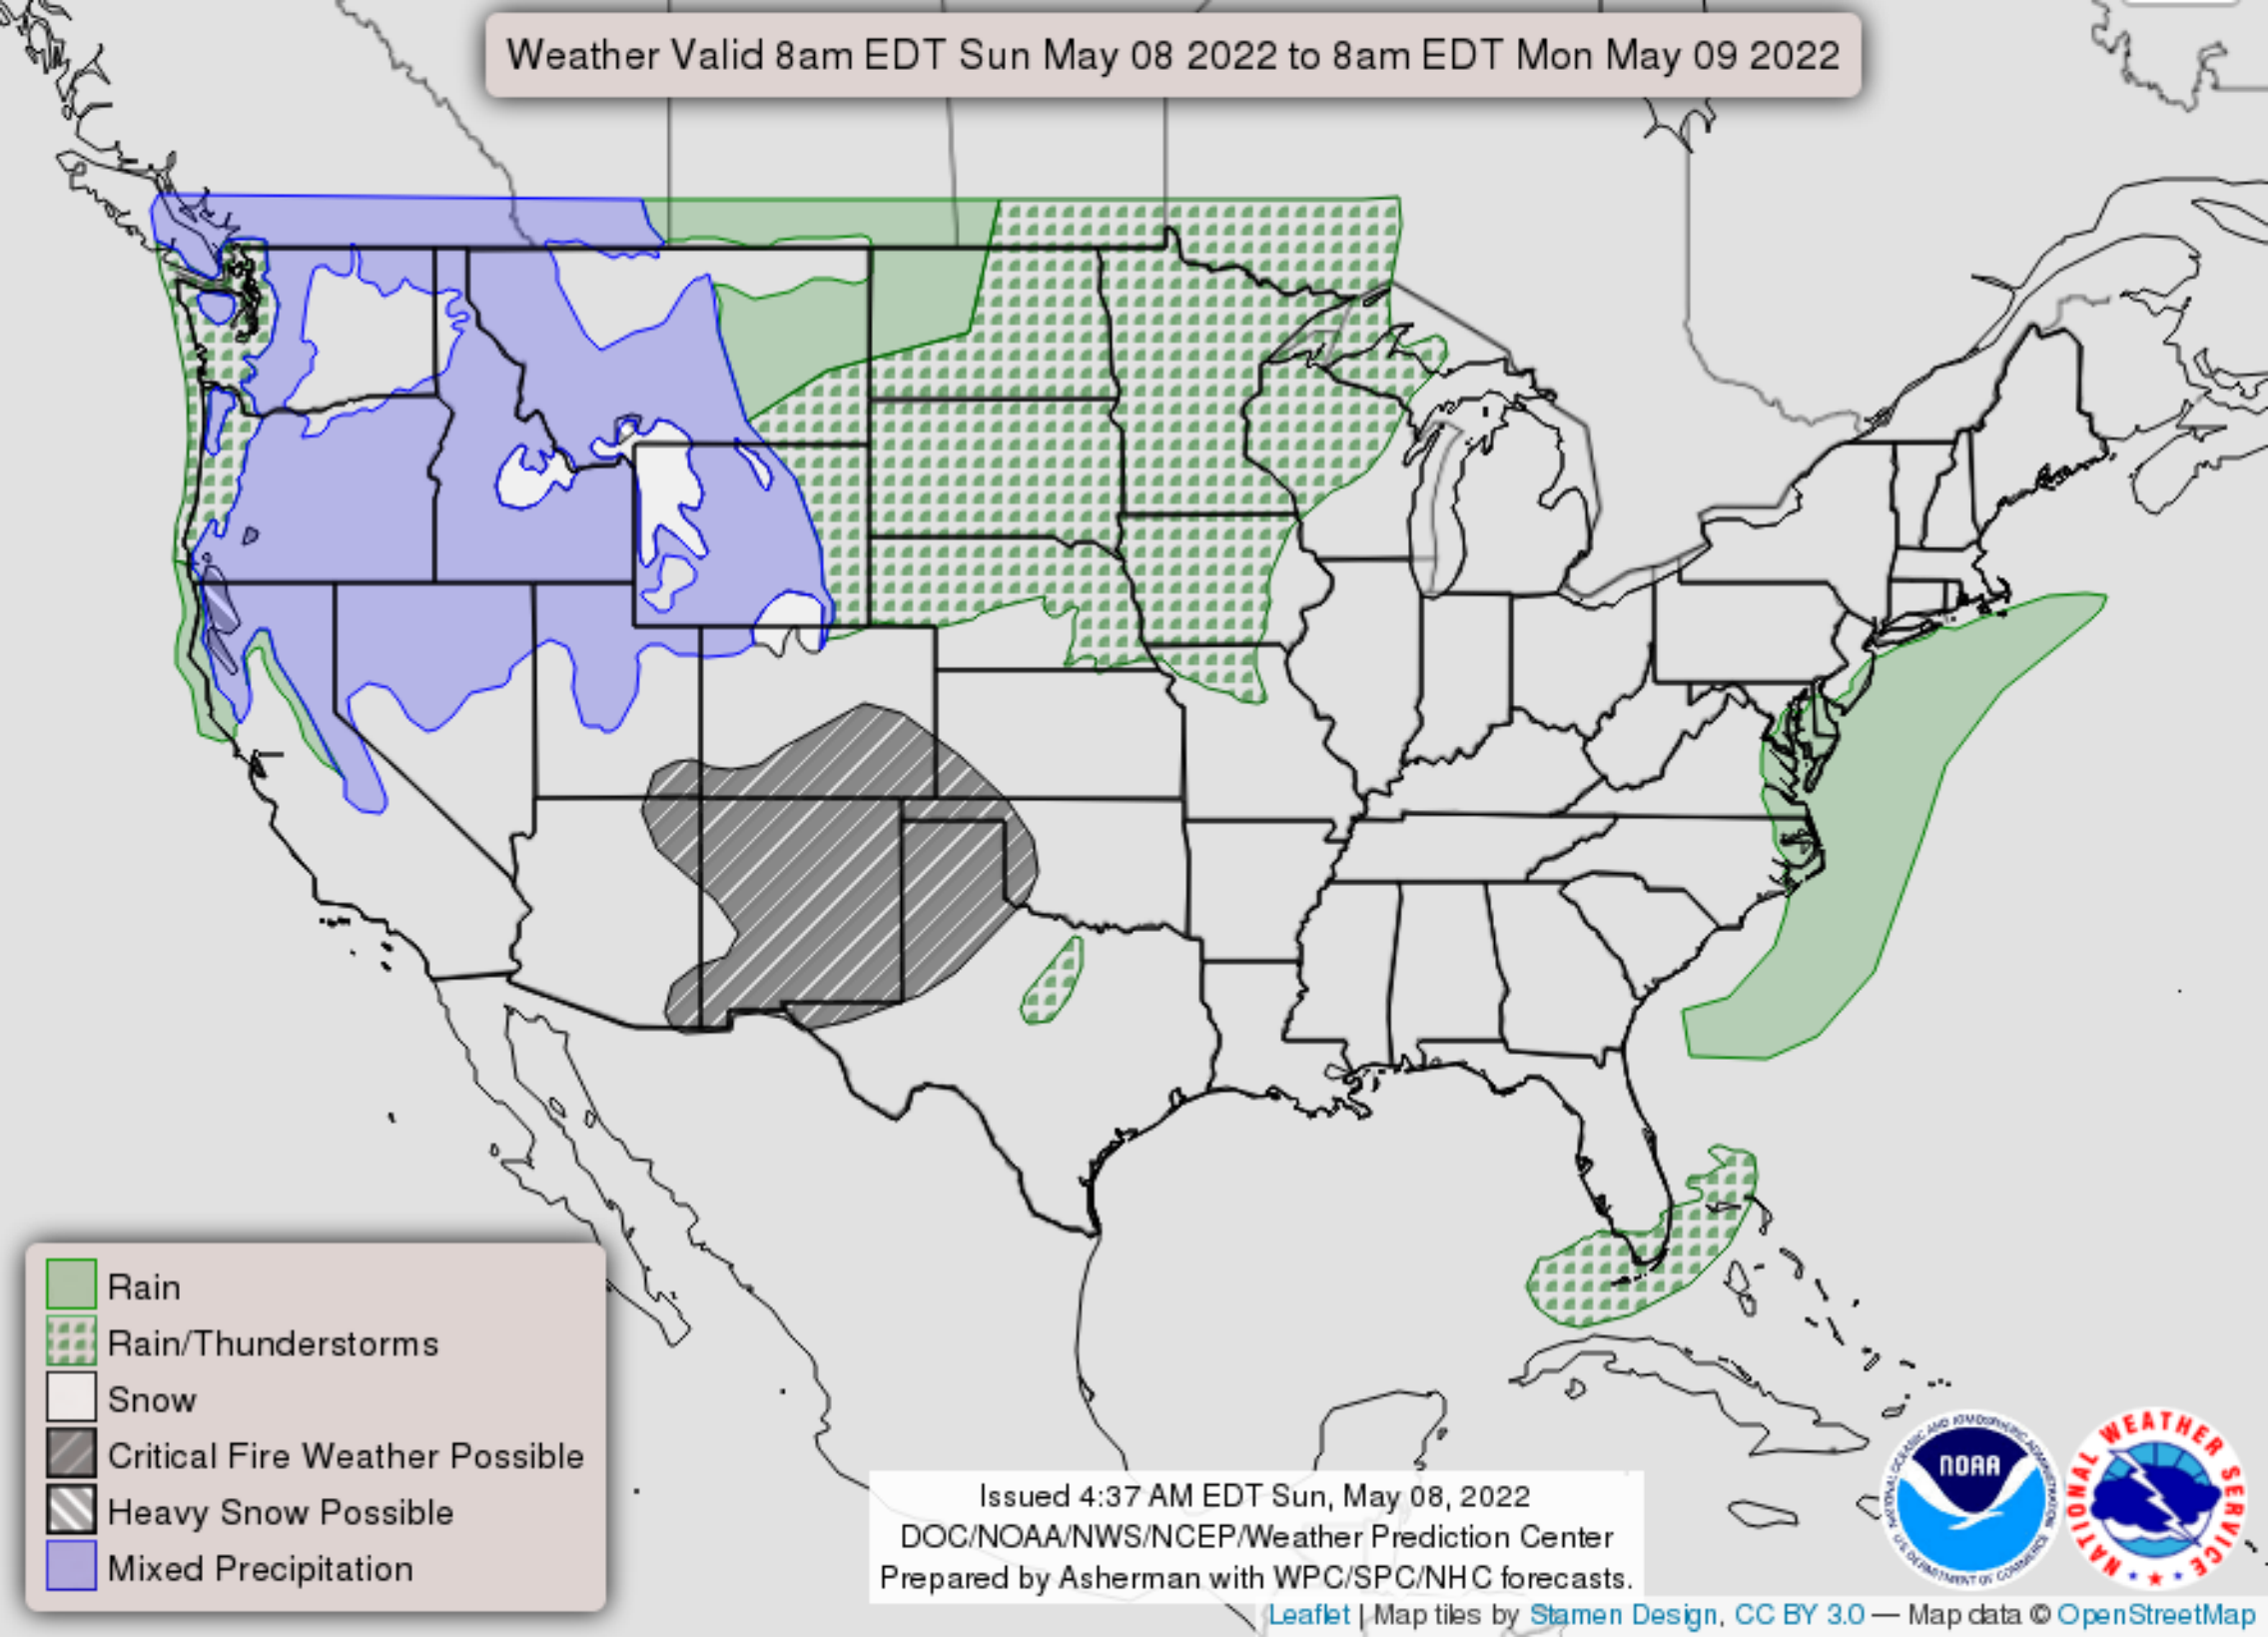

Weather Valid 8am EDT Sun May 08 2022 to 8am EDT Mon May 09 2022

- Rain
- Rain/Thunderstorms
- Snow
- Critical Fire Weather Possible
- Heavy Snow Possible
- Mixed Precipitation

Issued 4:37 AM EDT Sun, May 08, 2022  
DOC/NOAA/NWS/NCEP/Weather Prediction Center  
Prepared by Asherman with WPC/SPC/NHC forecasts.