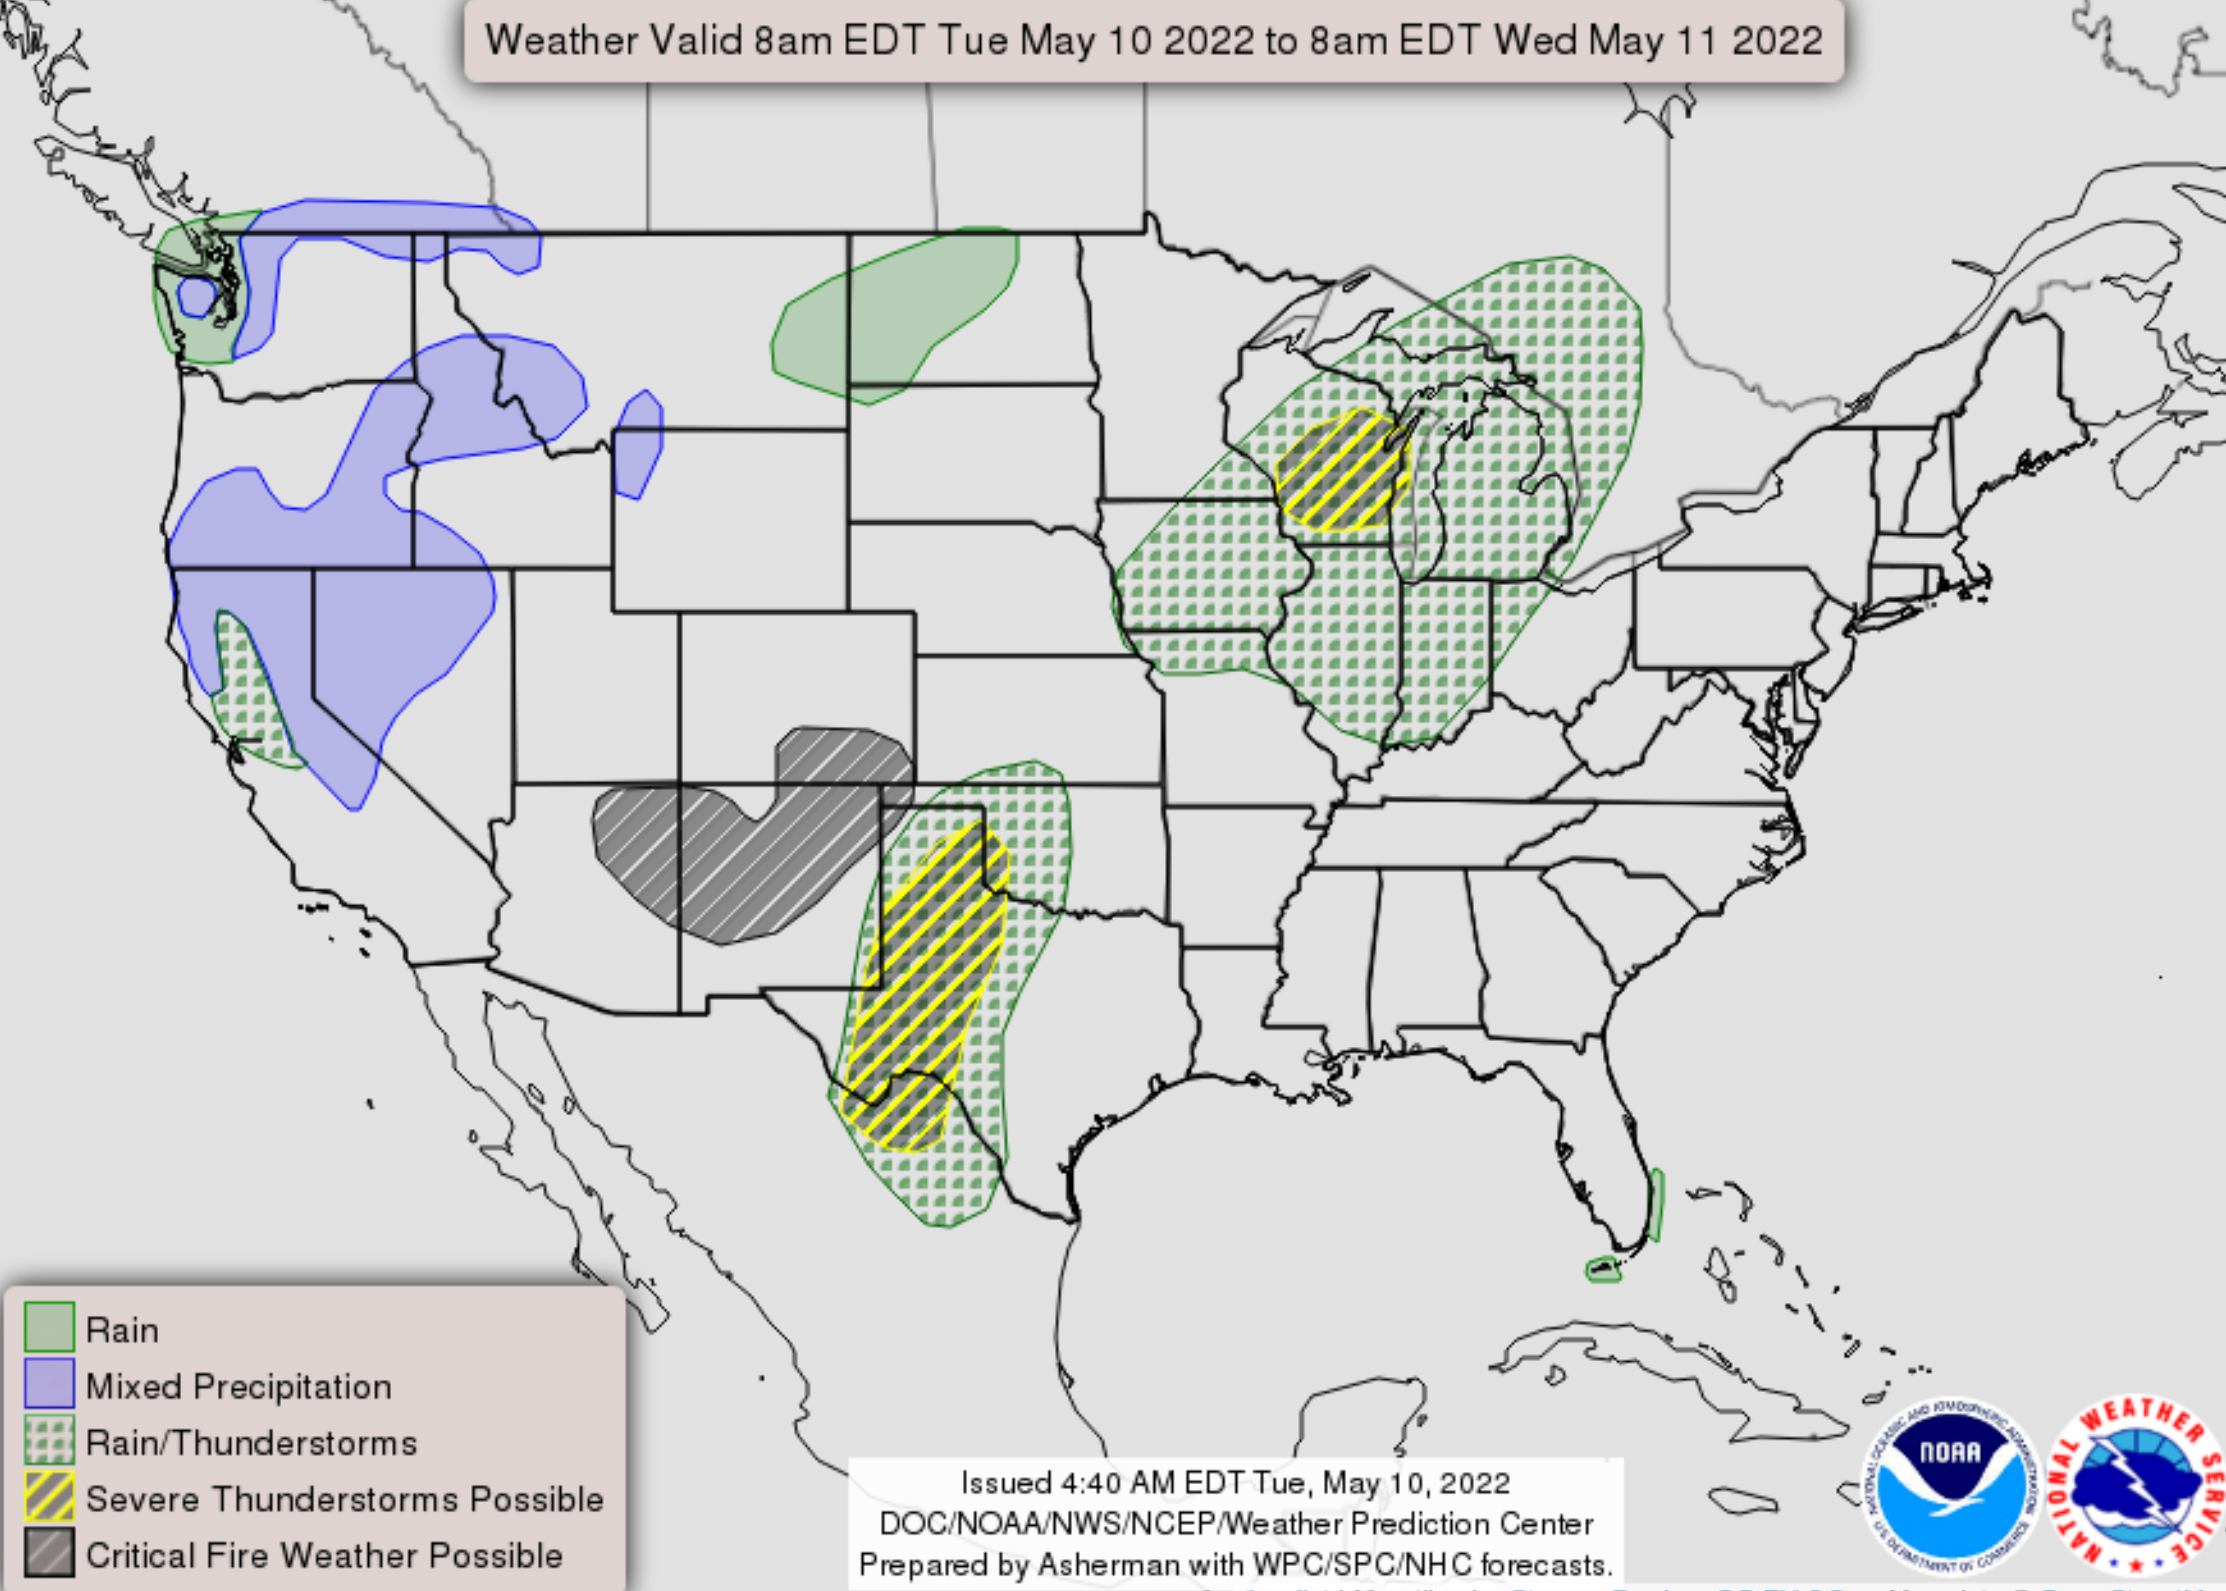

Weather Valid 8am EDT Tue May 10 2022 to 8am EDT Wed May 11 2022

- Rain
- Mixed Precipitation
- Rain/Thunderstorms
- Severe Thunderstorms Possible
- Critical Fire Weather Possible

Issued 4:40 AM EDT Tue, May 10, 2022
DOC/NOAA/NWS/NCEP/Weather Prediction Center
Prepared by Asherman with WPC/SPC/NHC forecasts.