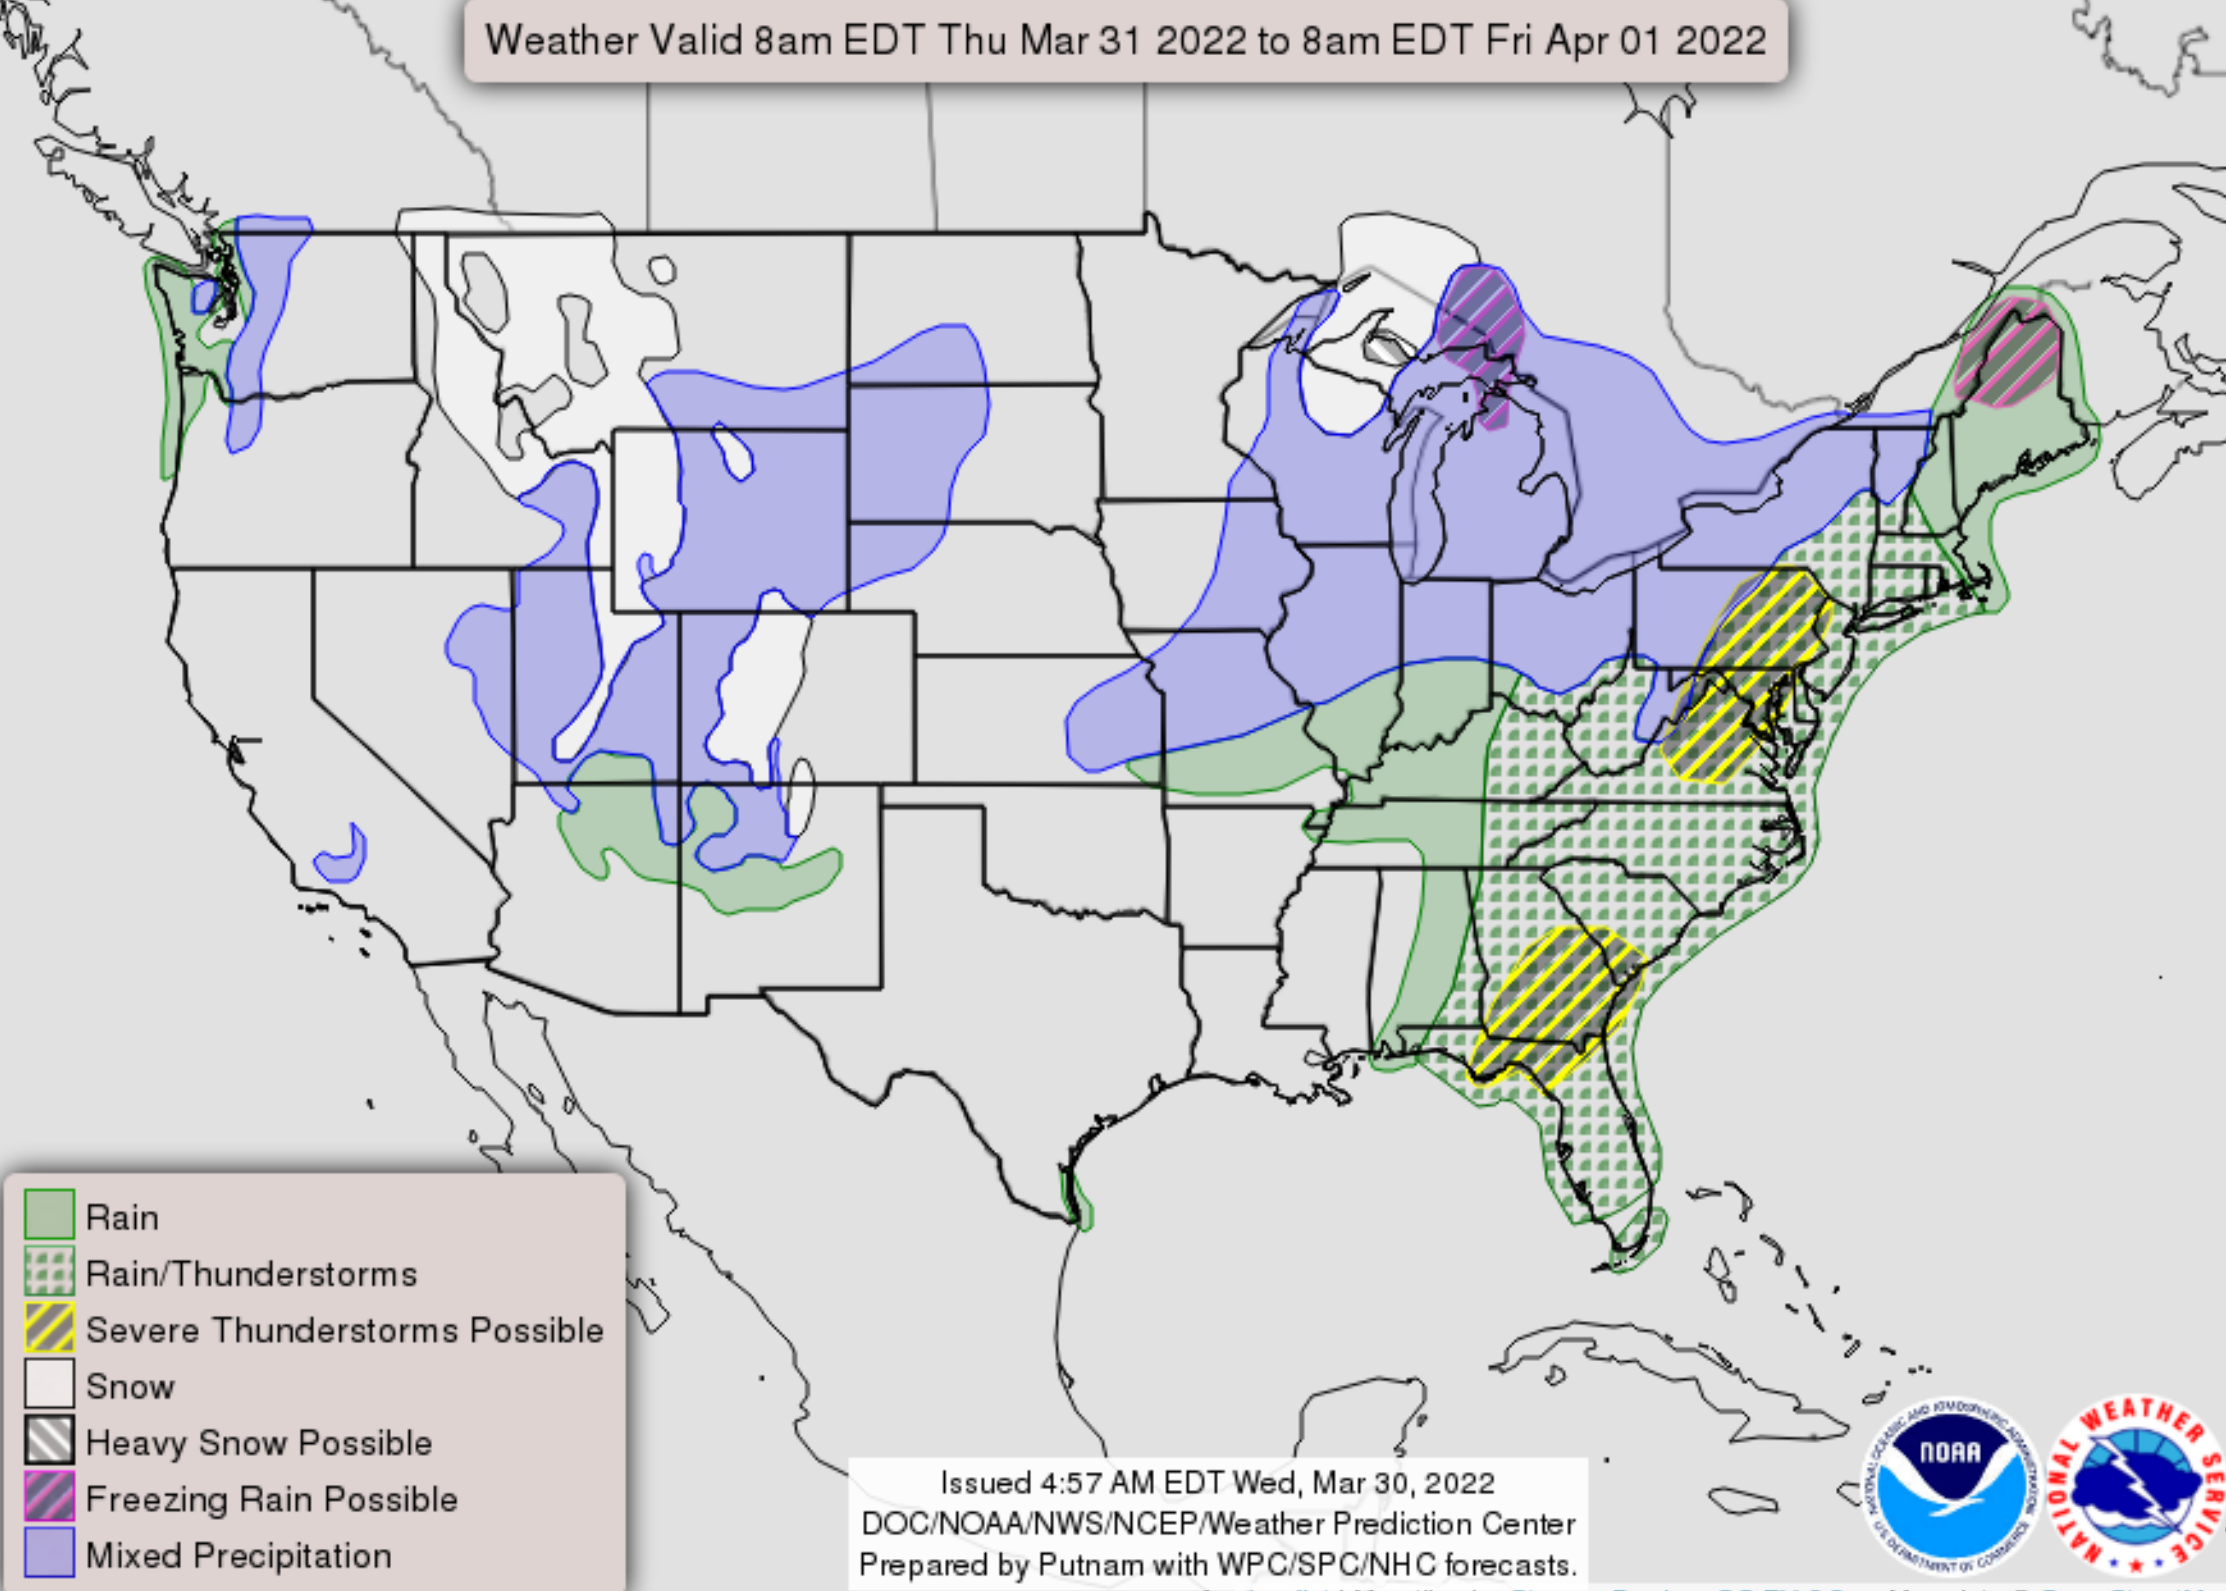

Weather Valid 8am EDT Thu Mar 31 2022 to 8am EDT Fri Apr 01 2022

- Rain
- Rain/Thunderstorms
- Severe Thunderstorms Possible
- Snow
- Heavy Snow Possible
- Freezing Rain Possible
- Mixed Precipitation

Issued 4:57 AM EDT Wed, Mar 30, 2022
DOC/NOAA/NWS/NCEP/Weather Prediction Center
Prepared by Putnam with WPC/SPC/NHC forecasts.