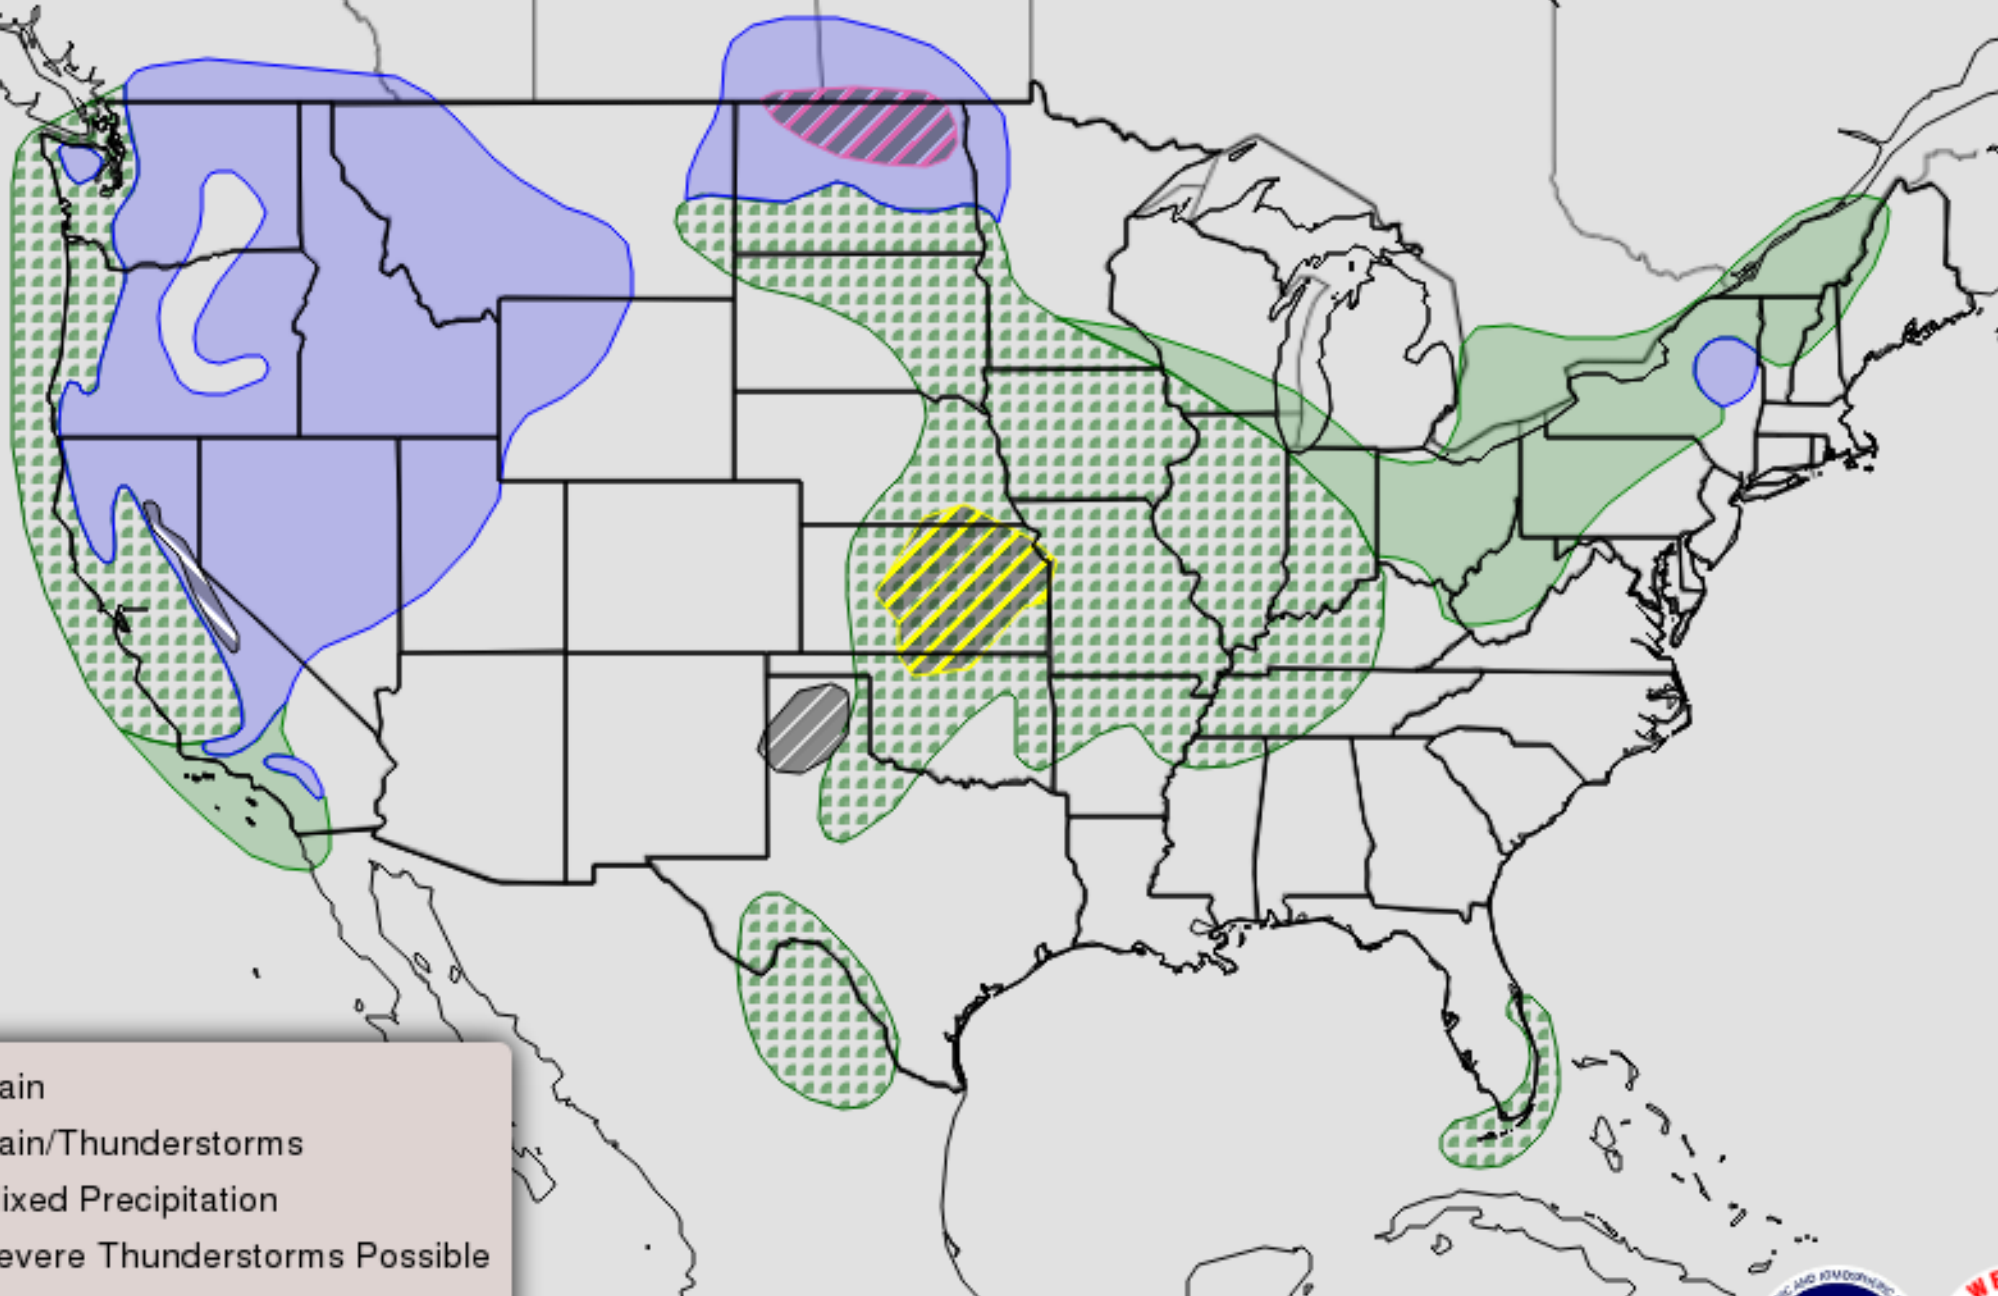

Weather Valid 8am EDT Thu Apr 21 2022 to 8am EDT Fri Apr 22 2022

- Rain
- Rain/Thunderstorms
- Mixed Precipitation
- Severe Thunderstorms Possible
- Critical Fire Weather Possible
- Freezing Rain Possible
- Heavy Snow Possible

Issued 4:33 AM EDT Wed, Apr 20, 2022  
DOC/NOAA/NWS/NCEP/Weather Prediction Center  
Prepared by Snell with WPC/SPC/NHC forecasts.