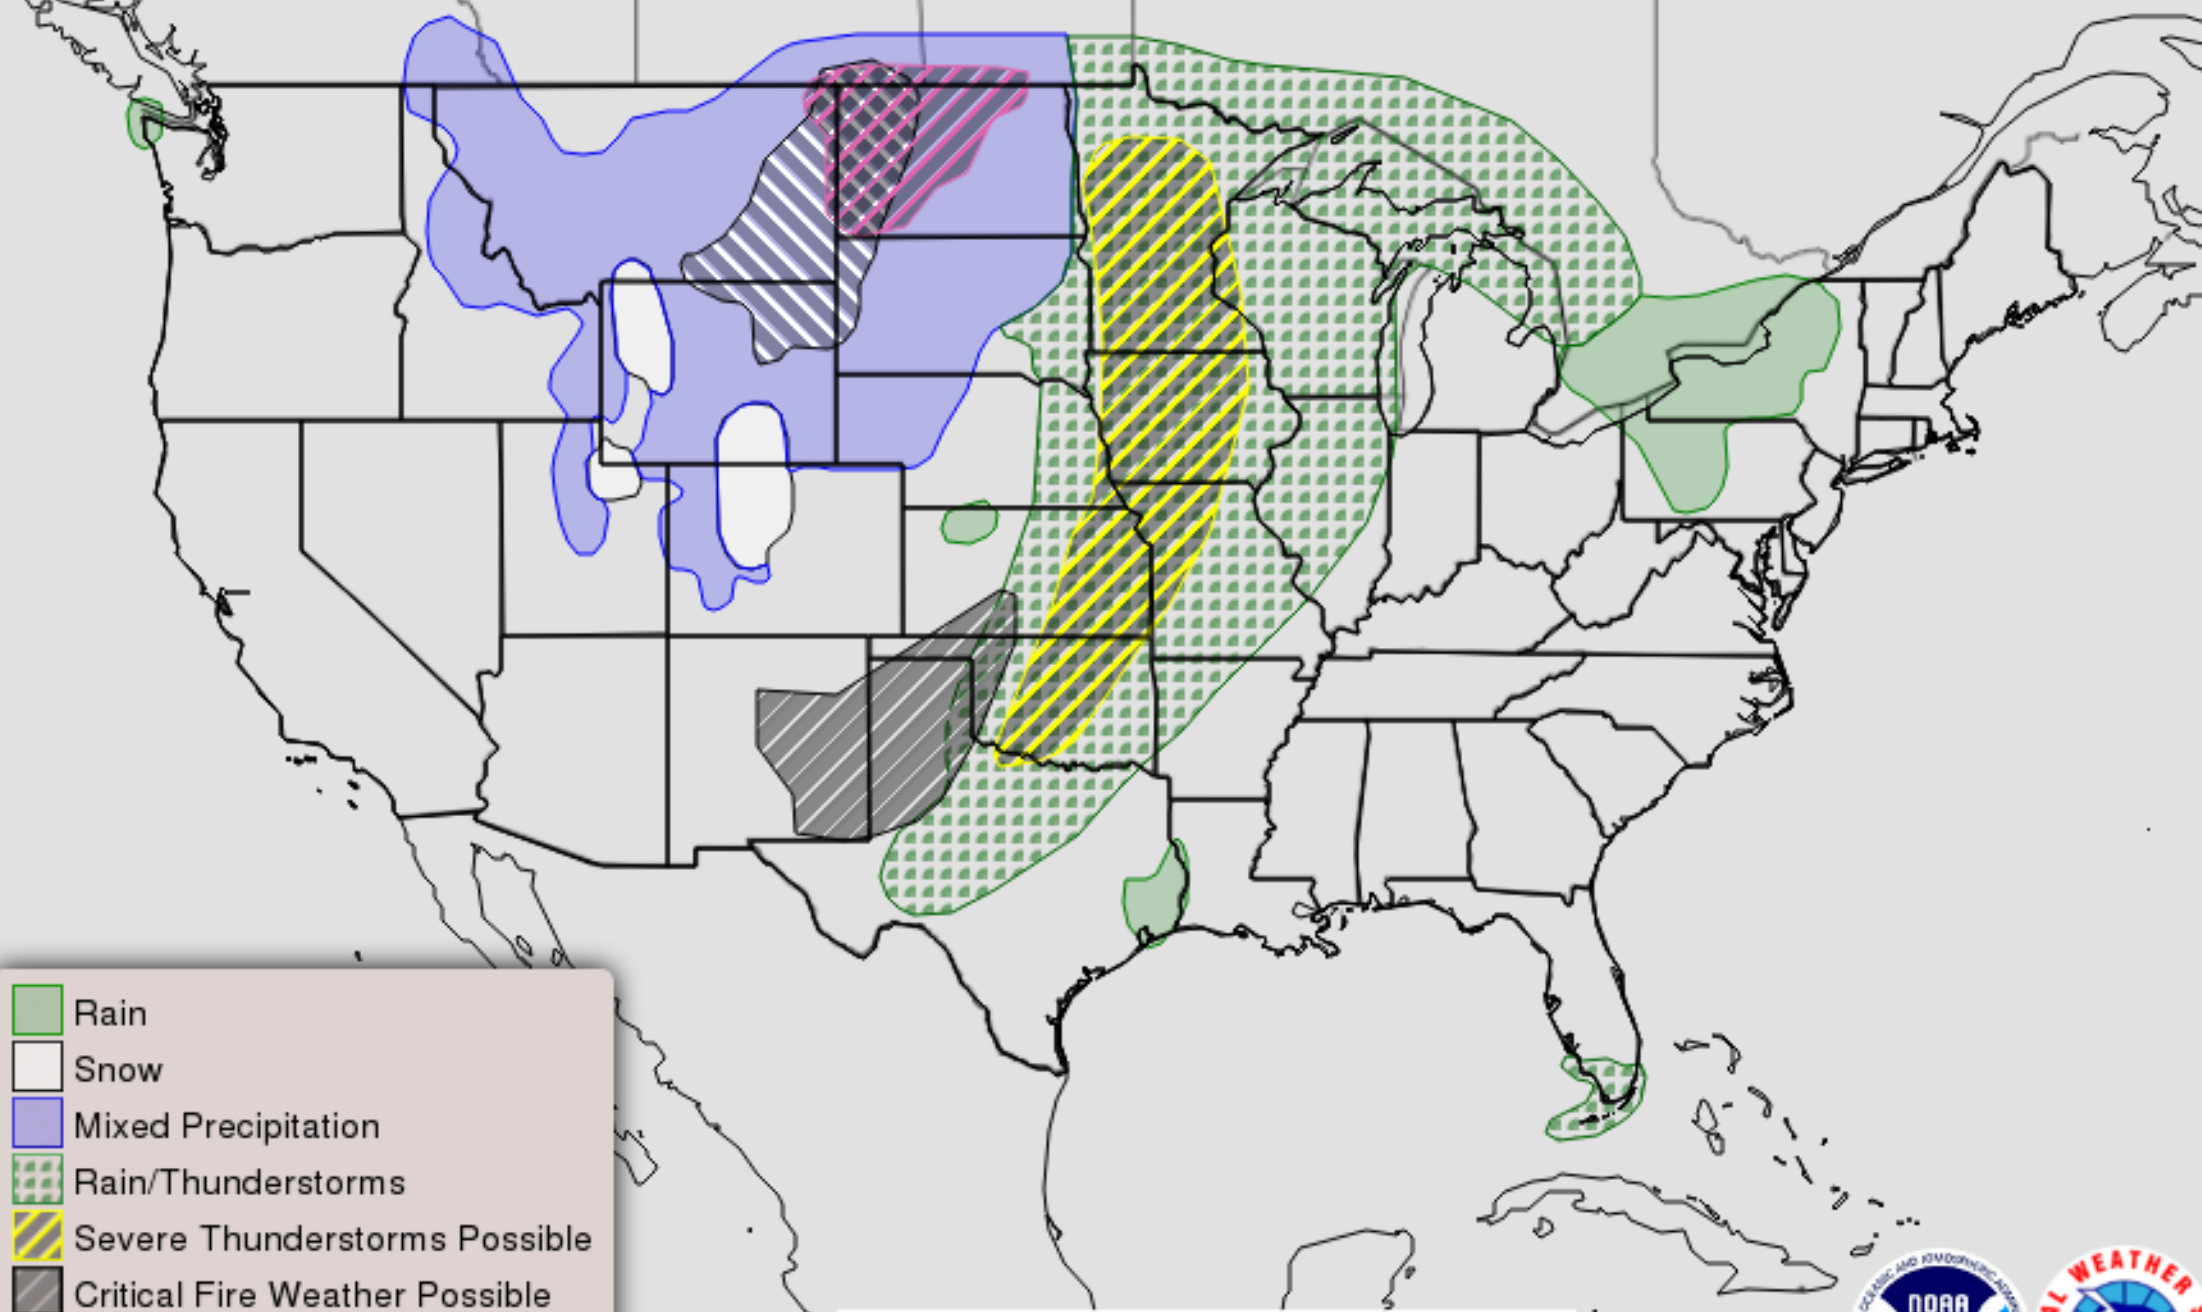

Weather Valid 8am EDT Sat Apr 23 2022 to 8am EDT Sun Apr 24 2022

- Rain
- Snow
- Mixed Precipitation
- Rain/Thunderstorms
- Severe Thunderstorms Possible
- Critical Fire Weather Possible
- Heavy Snow Possible
- Freezing Rain Possible

Issued 4:58 AM EDT Fri, Apr 22, 2022  
DOC/NOAA/NWS/NCEP/Weather Prediction Center  
Prepared by Putnam with WPC/SPC/NHC forecasts.