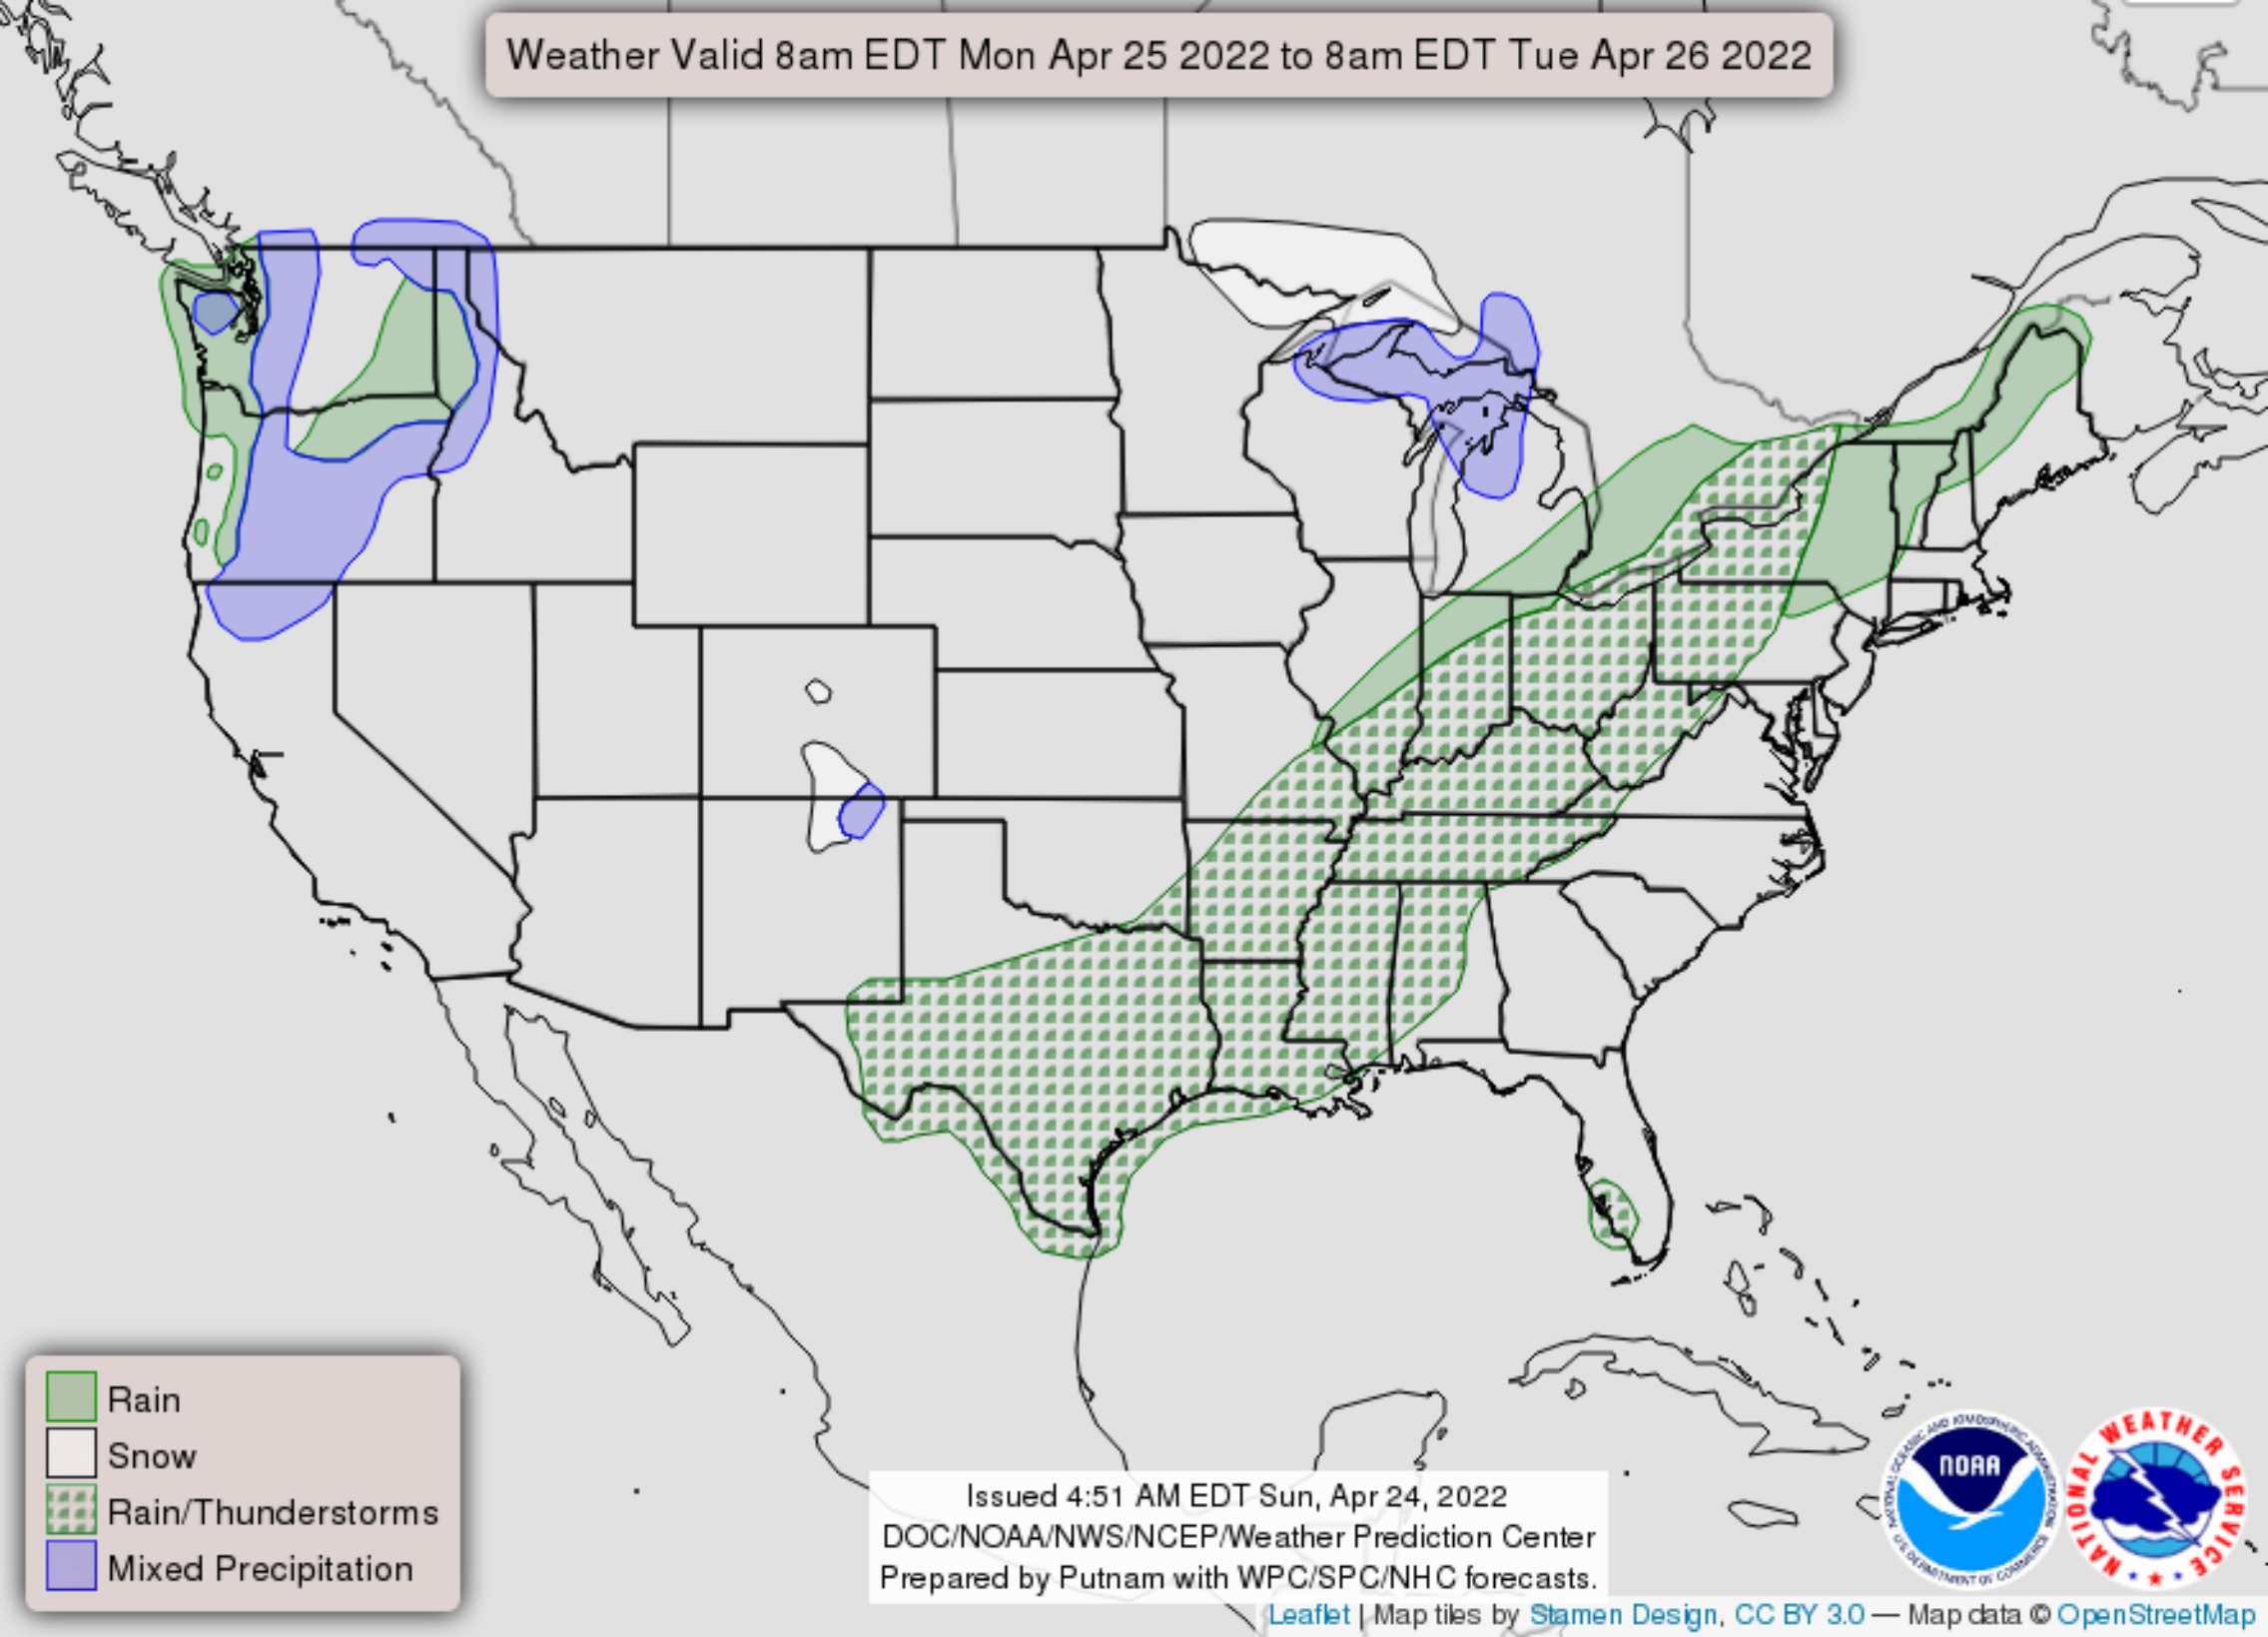

Weather Valid 8am EDT Mon Apr 25 2022 to 8am EDT Tue Apr 26 2022

-  Rain
-  Snow
-  Rain/Thunderstorms
-  Mixed Precipitation

Issued 4:51 AM EDT Sun, Apr 24, 2022
DOC/NOAA/NWS/NCEP/Weather Prediction Center
Prepared by Putnam with WPC/SPC/NHC forecasts.