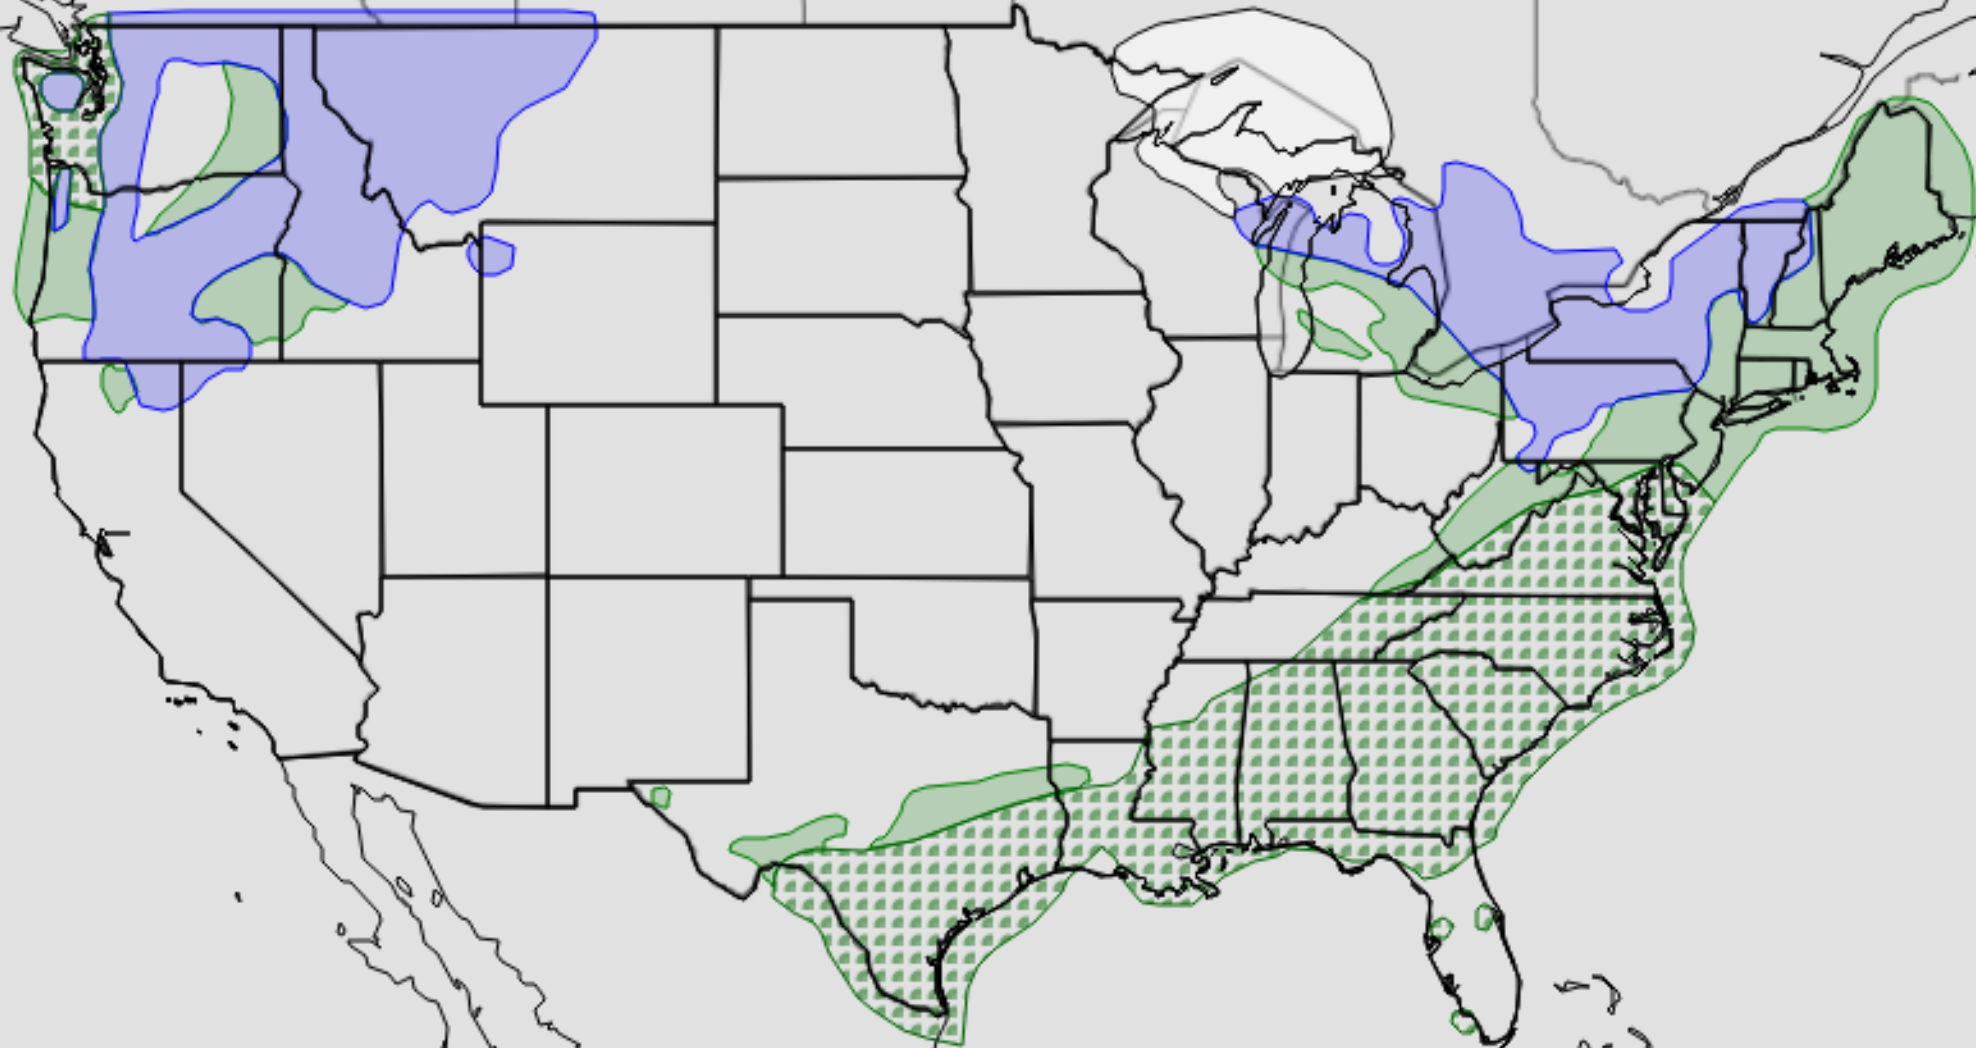

Weather Valid 8am EDT Tue Apr 26 2022 to 8am EDT Wed Apr 27 2022

-  Rain
-  Mixed Precipitation
-  Snow
-  Rain/Thunderstorms

Issued 4:45 AM EDT Mon, Apr 25, 2022
DOC/NOAA/NWS/NCEP/Weather Prediction Center
Prepared by Putnam with WPC/SPC/NHC forecasts.