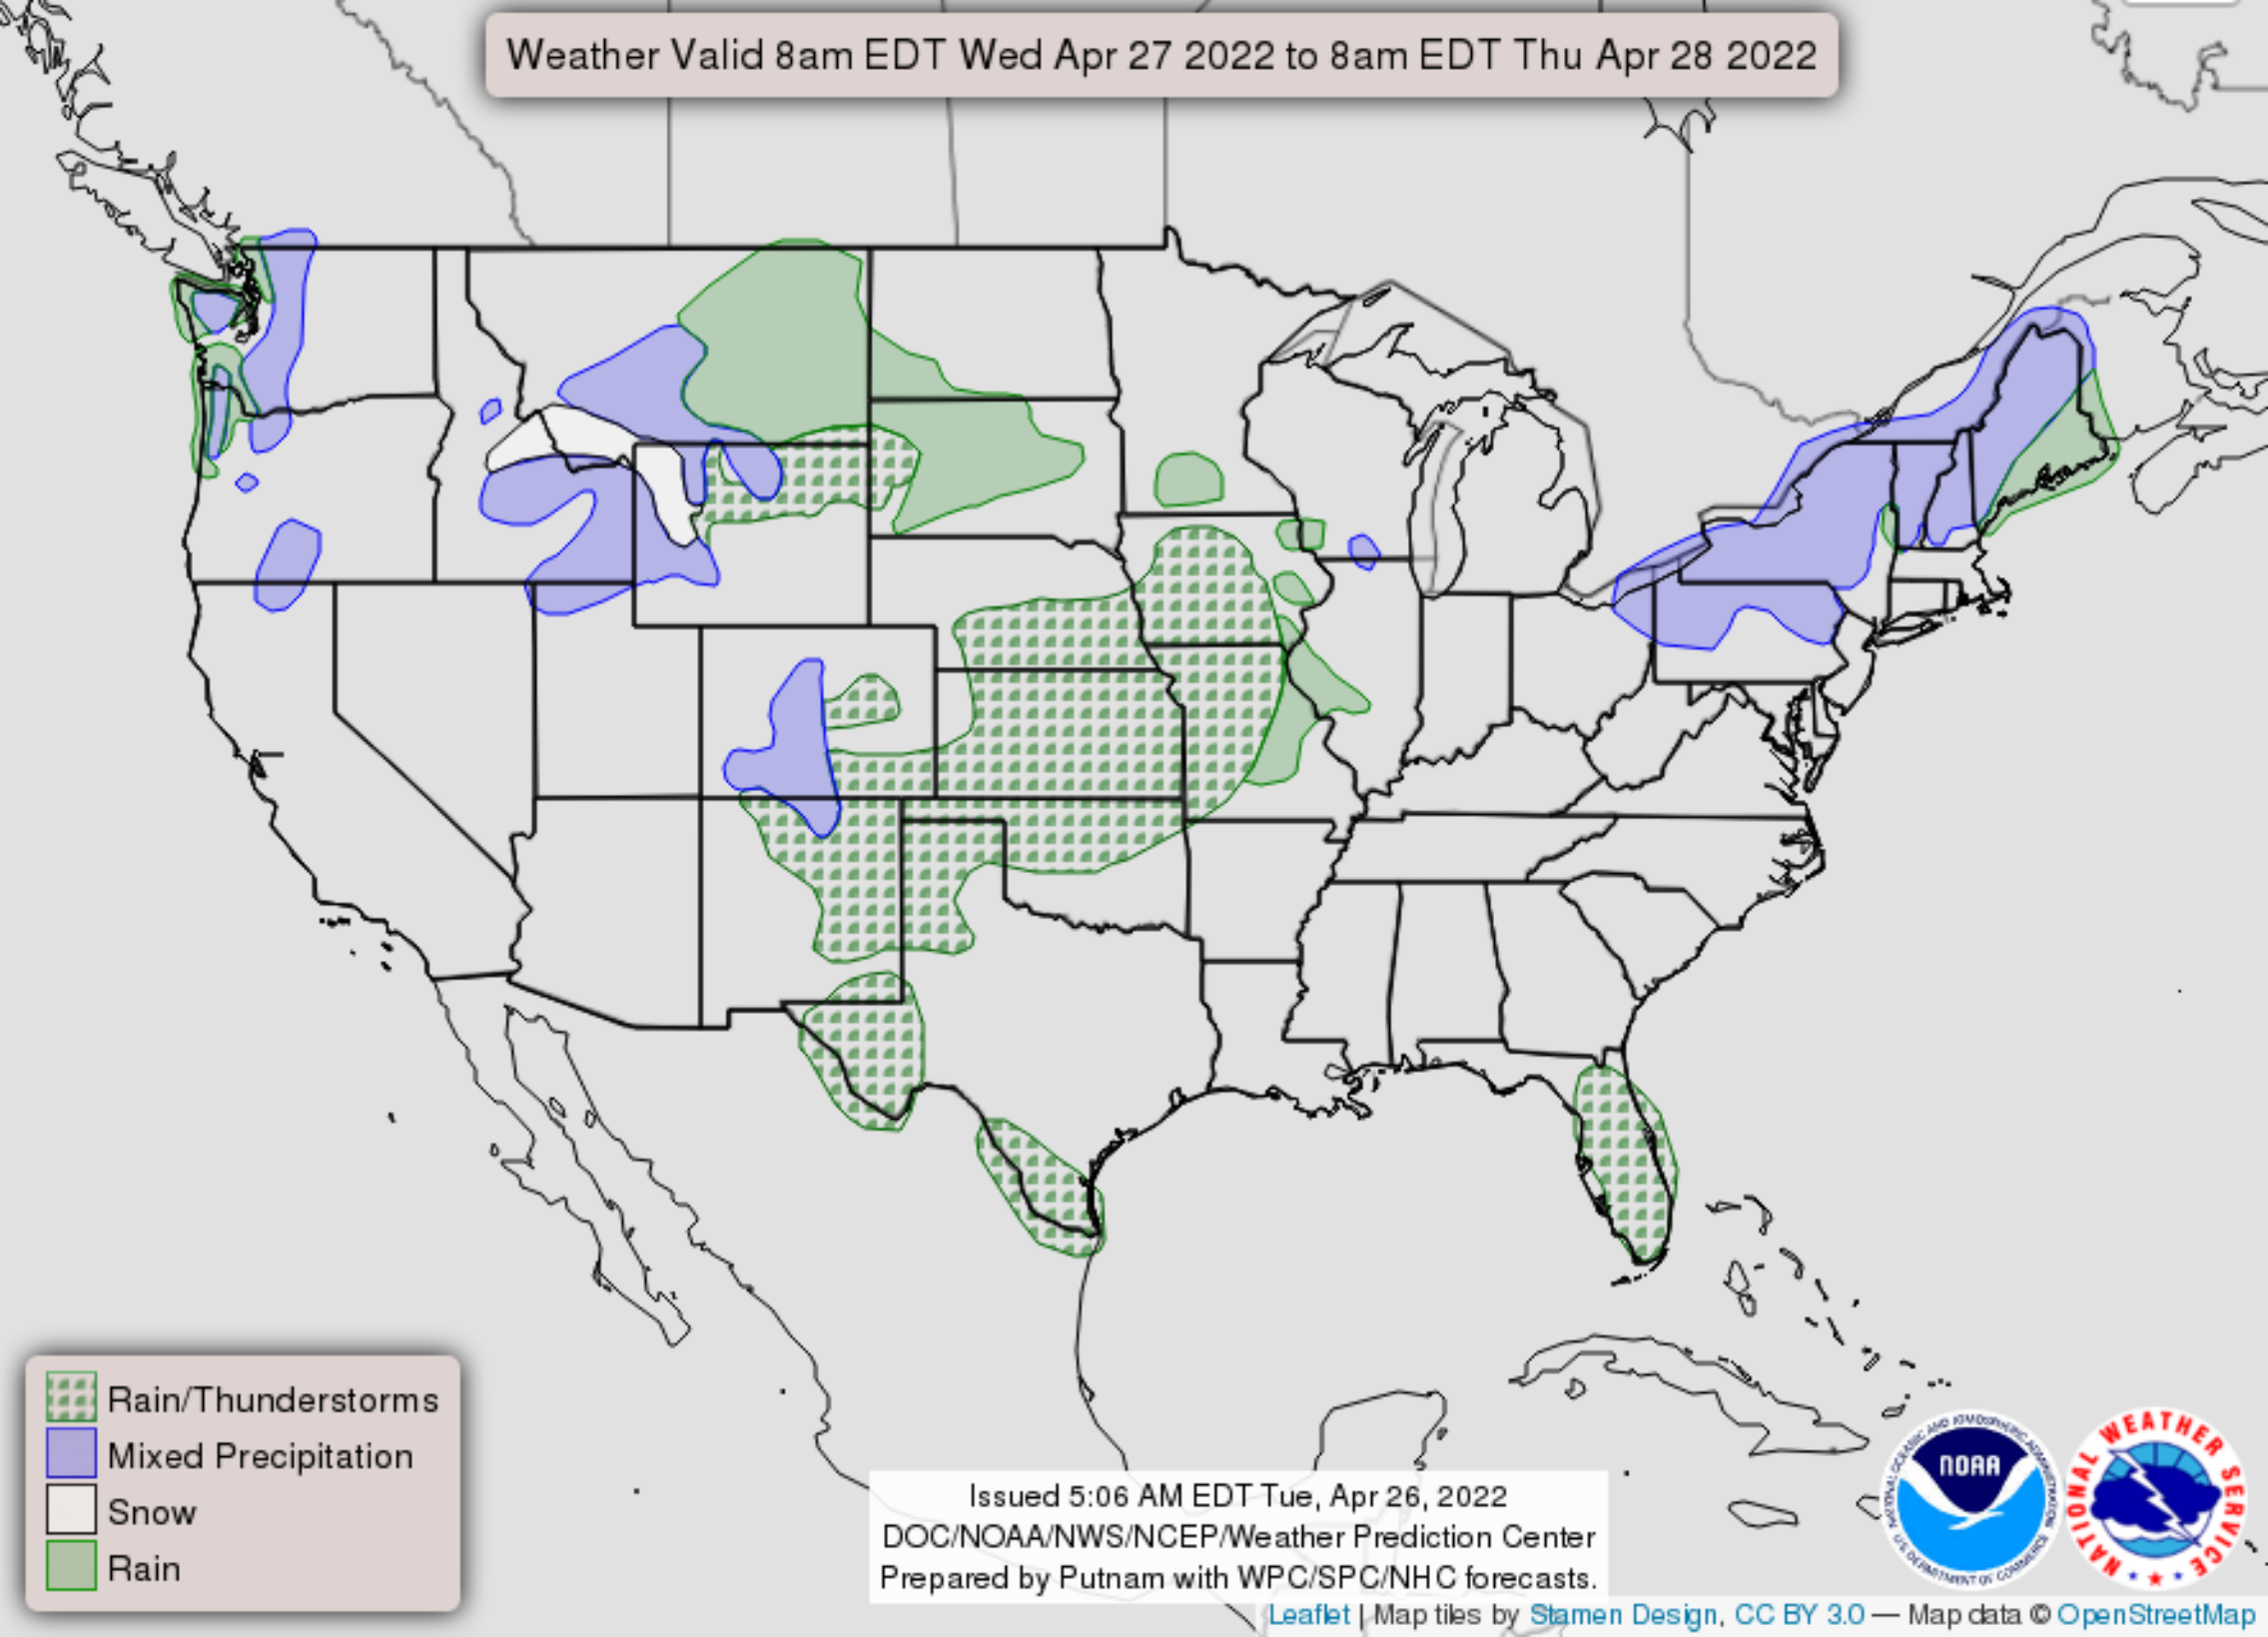

Weather Valid 8am EDT Wed Apr 27 2022 to 8am EDT Thu Apr 28 2022

-  Rain/Thunderstorms
-  Mixed Precipitation
-  Snow
-  Rain

Issued 5:06 AM EDT Tue, Apr 26, 2022  
DOC/NOAA/NWS/NCEP/Weather Prediction Center  
Prepared by Putnam with WPC/SPC/NHC forecasts.