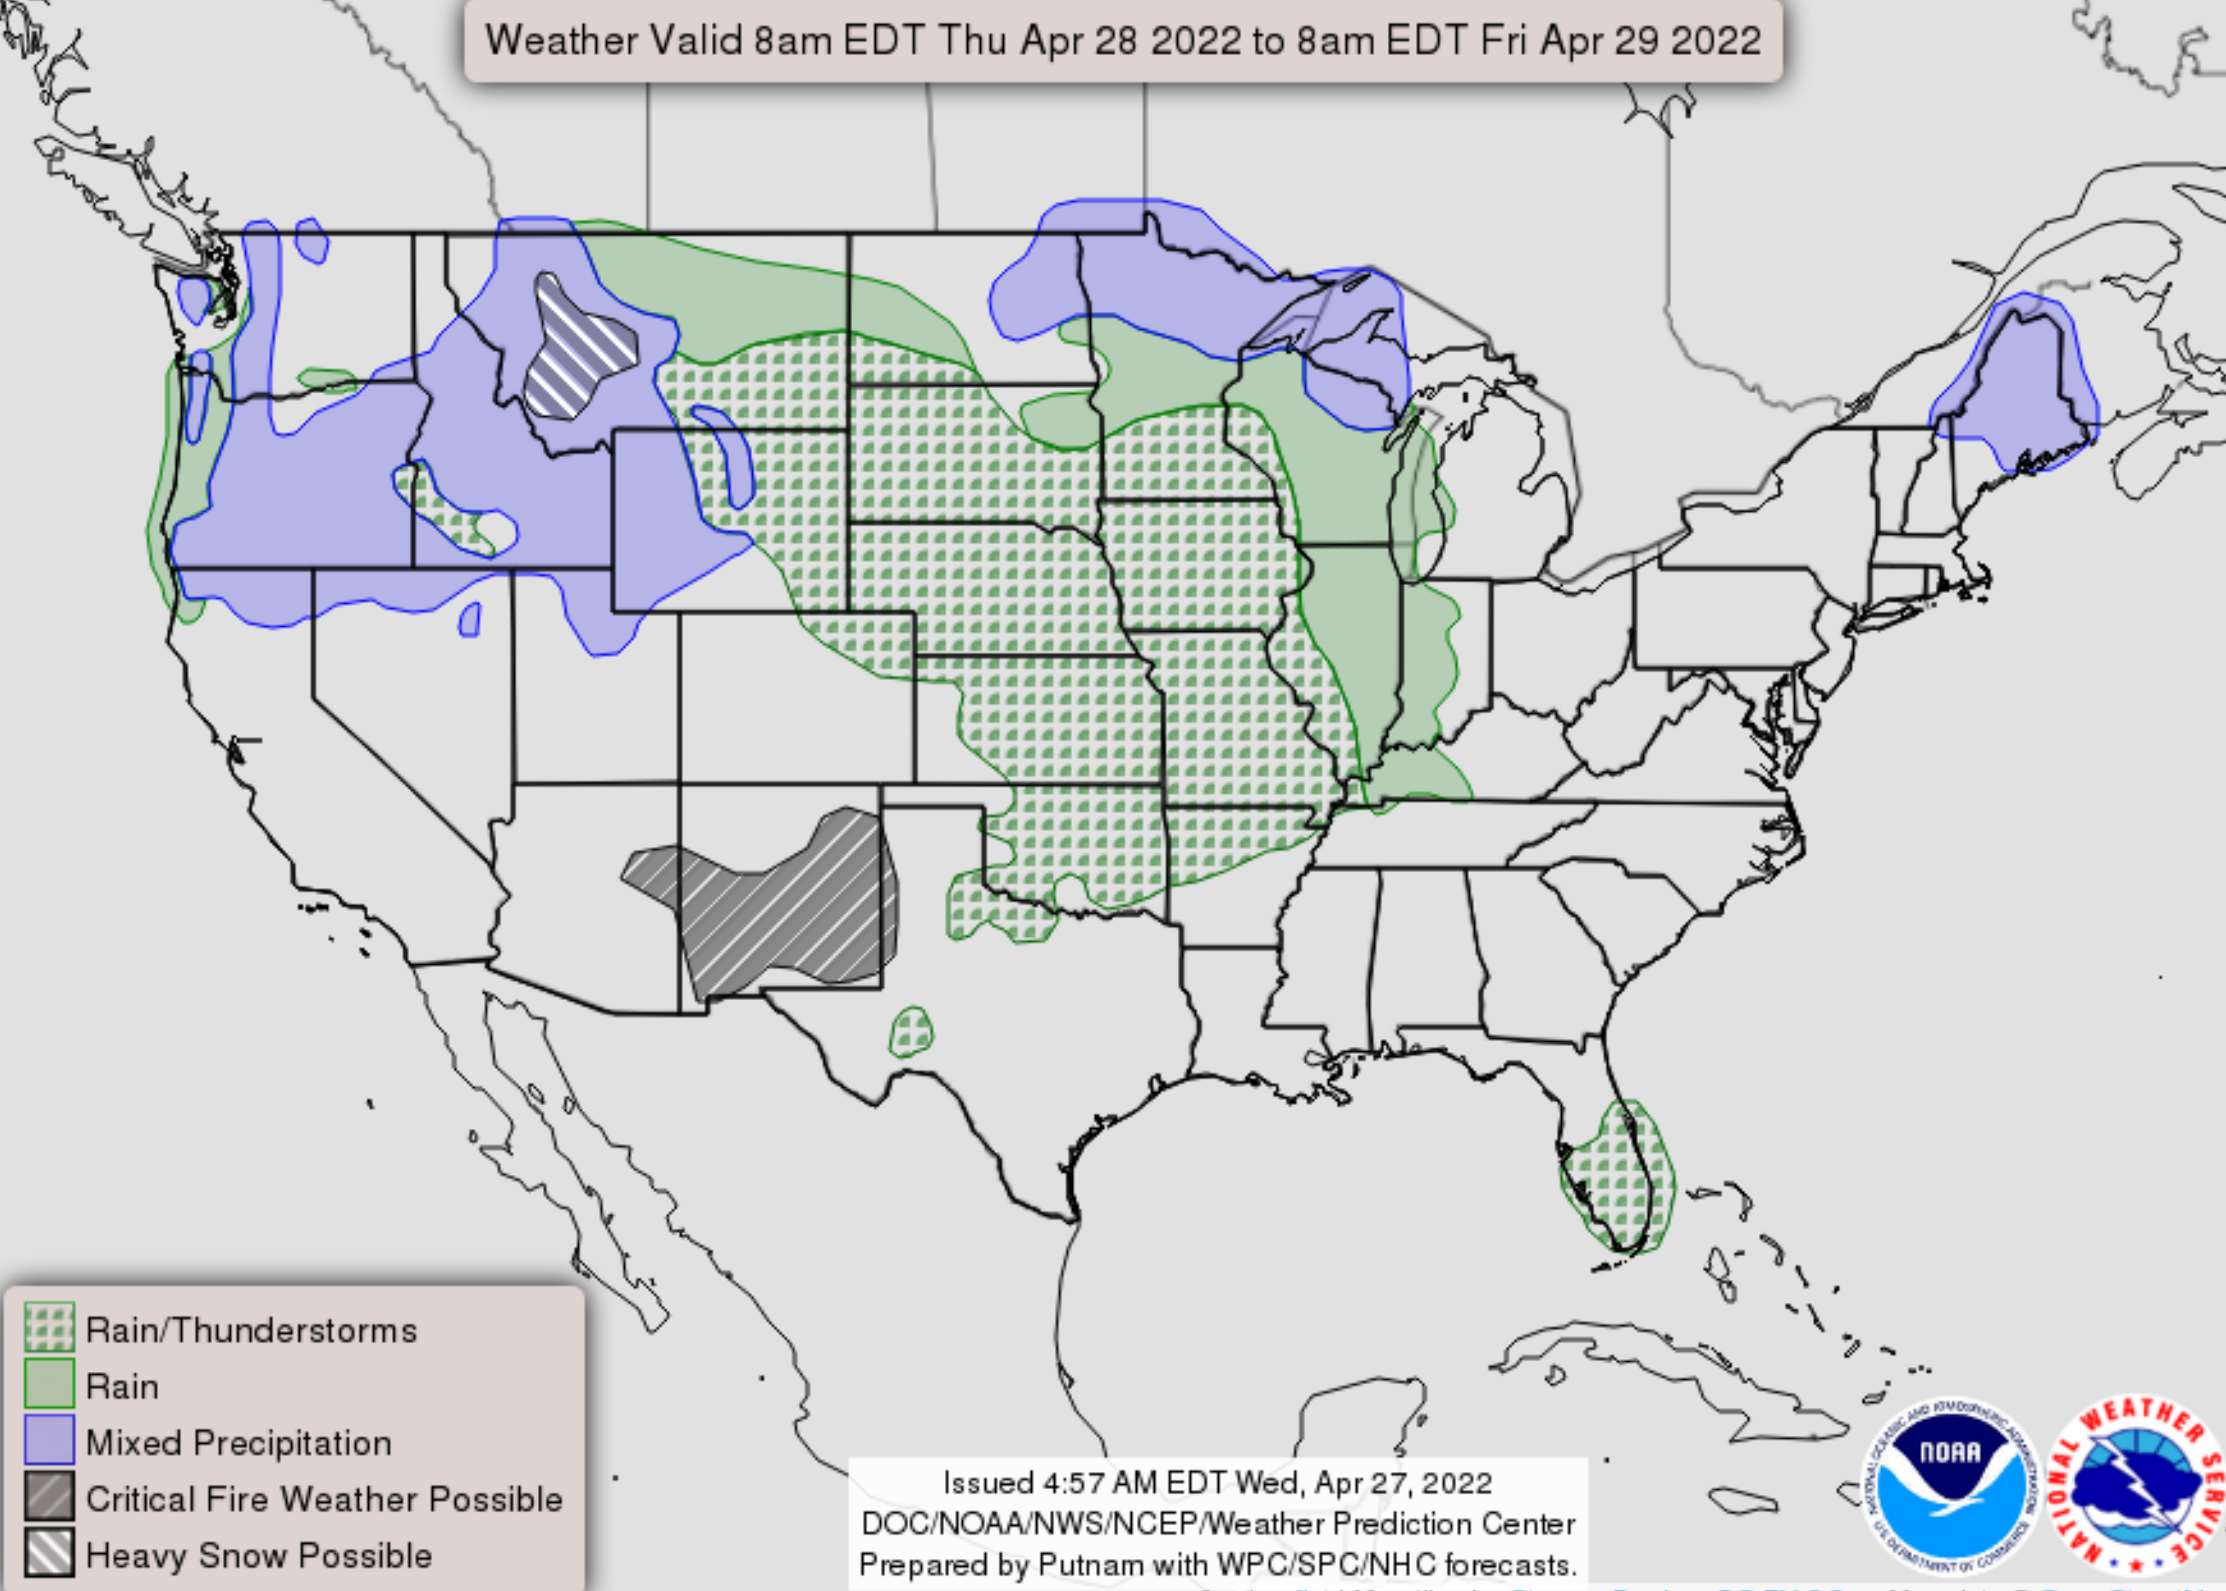

Weather Valid 8am EDT Thu Apr 28 2022 to 8am EDT Fri Apr 29 2022

-  Rain/Thunderstorms
-  Rain
-  Mixed Precipitation
-  Critical Fire Weather Possible
-  Heavy Snow Possible

Issued 4:57 AM EDT Wed, Apr 27, 2022
DOC/NOAA/NWS/NCEP/Weather Prediction Center
Prepared by Putnam with WPC/SPC/NHC forecasts.