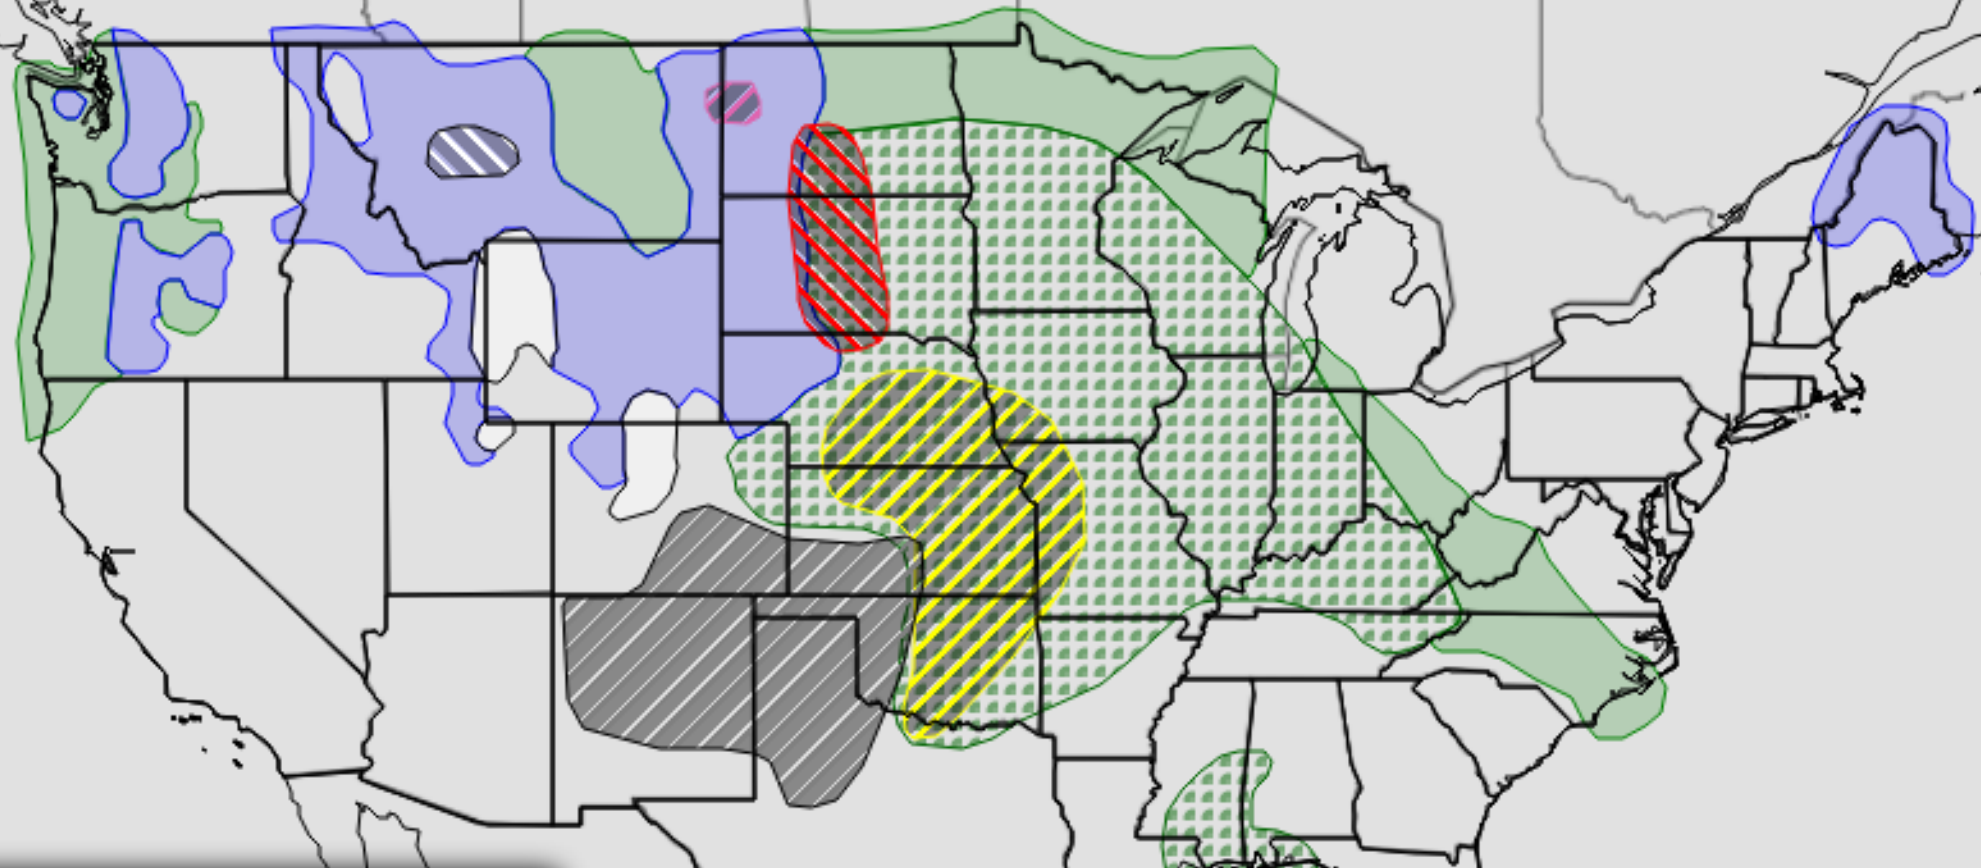

Weather Valid 8am EDT Fri Apr 29 2022 to 8am EDT Sat Apr 30 2022

- Rain
- Rain/Thunderstorms
- Mixed Precipitation
- Snow
- Severe Thunderstorms Possible
- Heavy Rain/Flash Flooding Possible
- Critical Fire Weather Possible
- Heavy Snow Possible
- Freezing Rain Possible