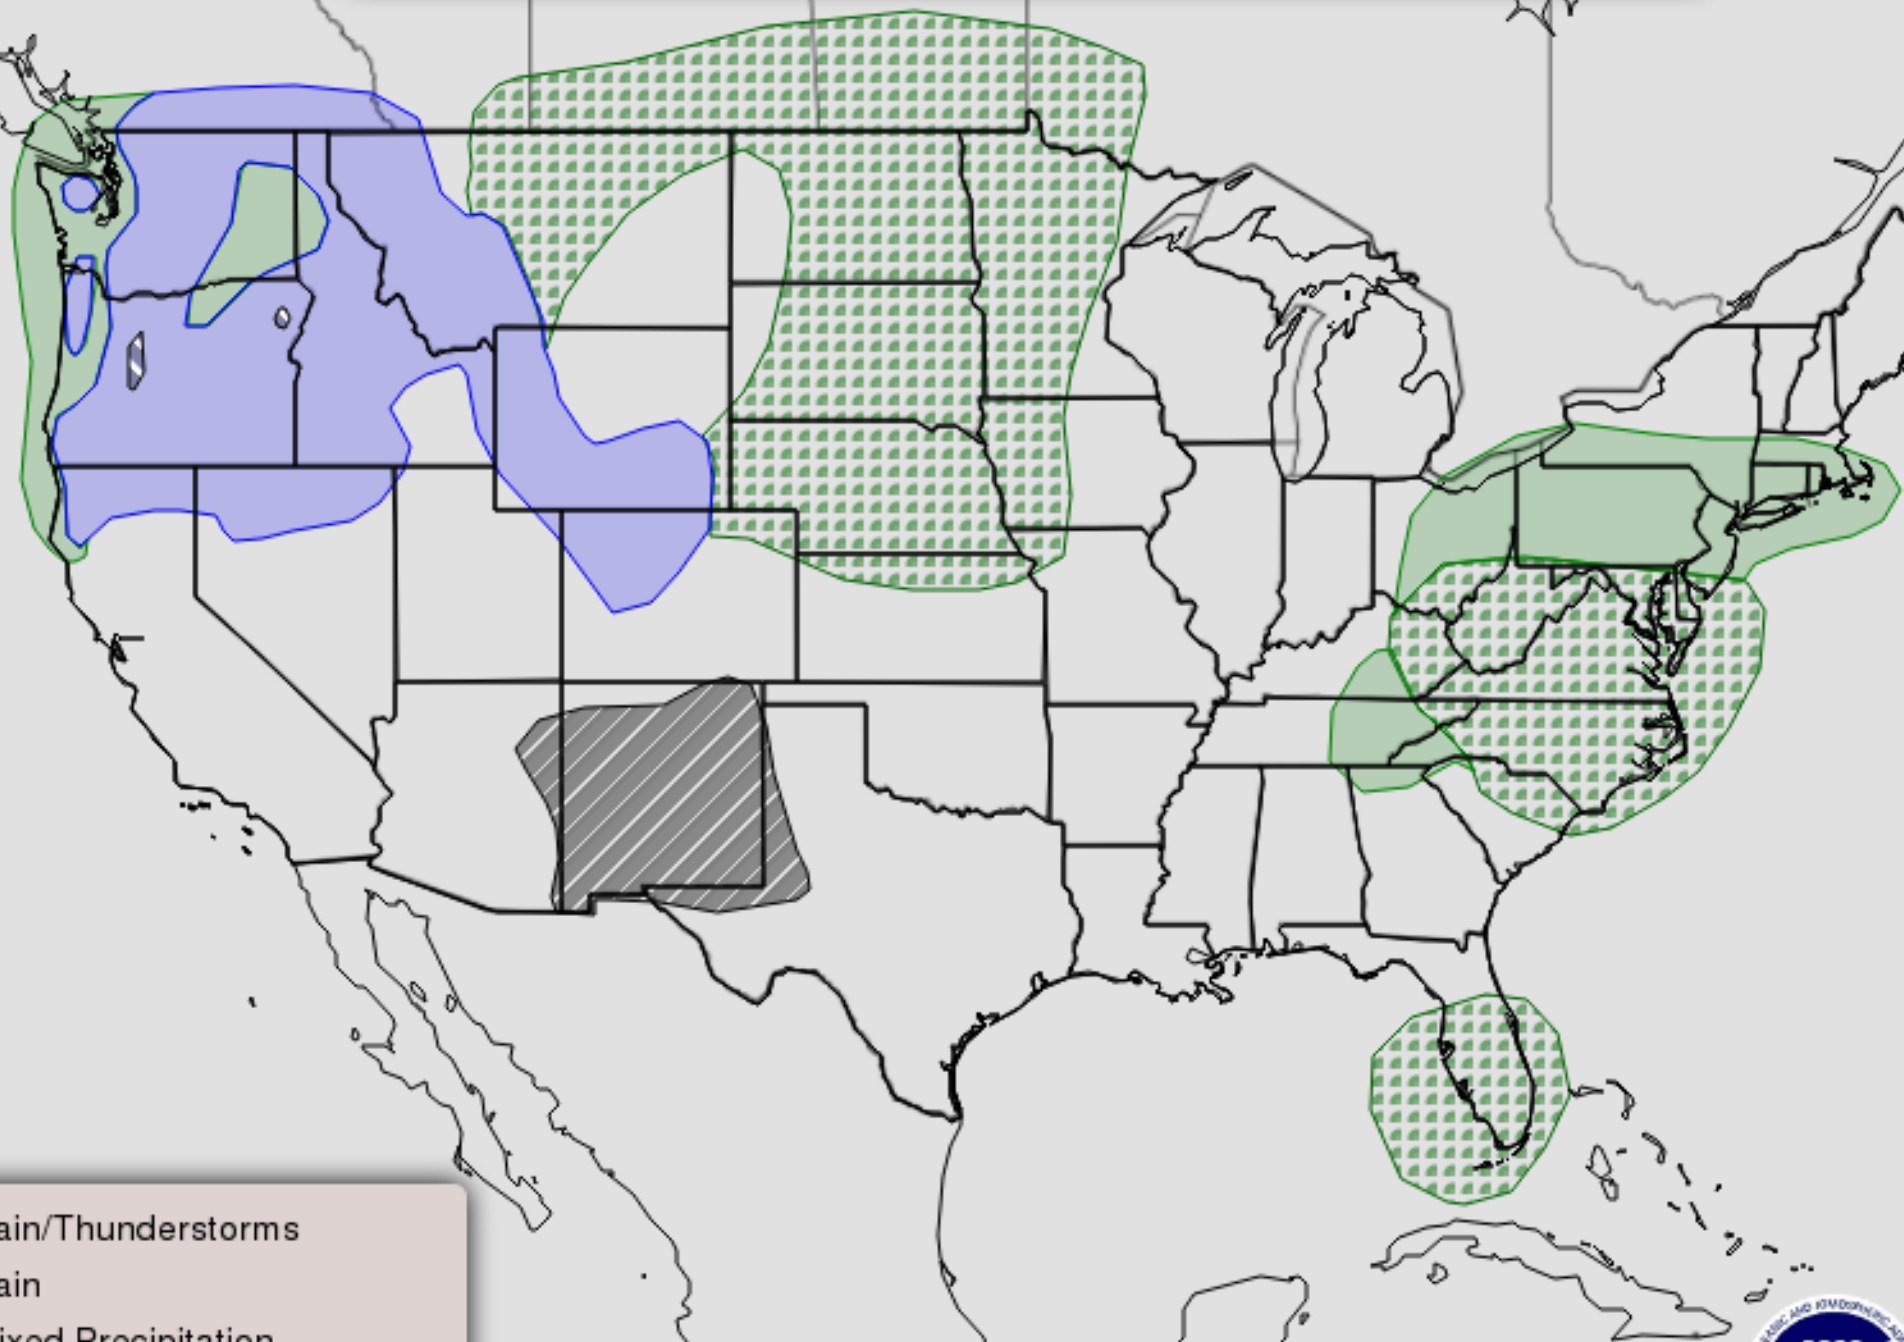

Weather Valid 8am EDT Sat May 07 2022 to 8am EDT Sun May 08 2022

-  Rain/Thunderstorms
-  Rain
-  Mixed Precipitation
-  Critical Fire Weather Possible
-  Heavy Snow Possible

Issued 4:38 AM EDT Fri, May 06, 2022
DOC/NOAA/NWS/NCEP/Weather Prediction Center
Prepared by Asherman with WPC/SPC/NHC forecasts.