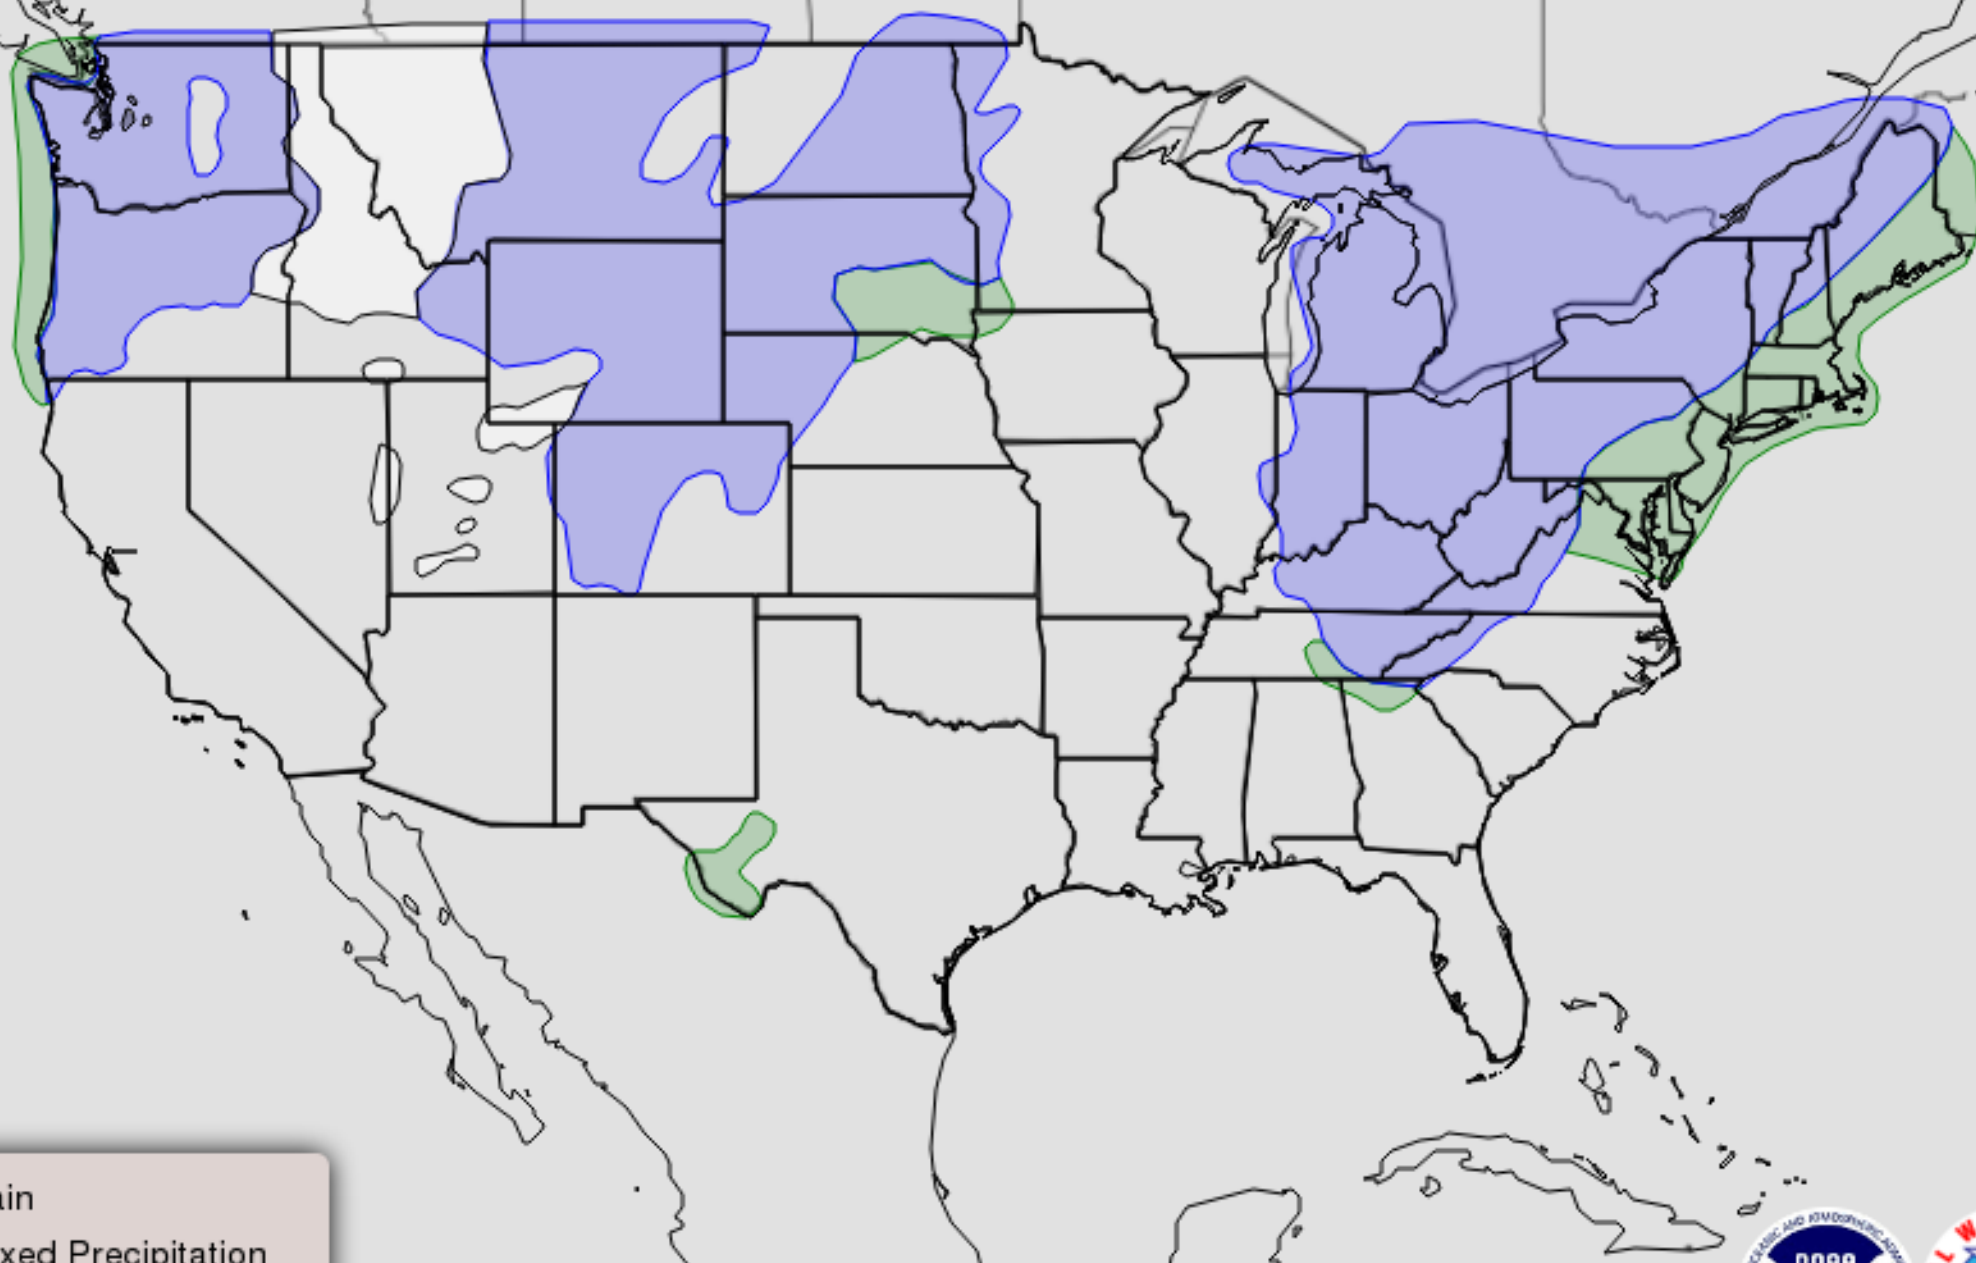

Weather Valid 8am EDT Sat Apr 09 2022 to 8am EDT Sun Apr 10 2022

 Rain
 Mixed Precipitation
 Snow
 Heavy Snow Possible

Issued 4:46 AM EDT Thu, Apr 07, 2022
DOC/NOAA/NWS/NCEP/Weather Prediction Center
Prepared by Russell with WPC/SPC/NHC forecasts.