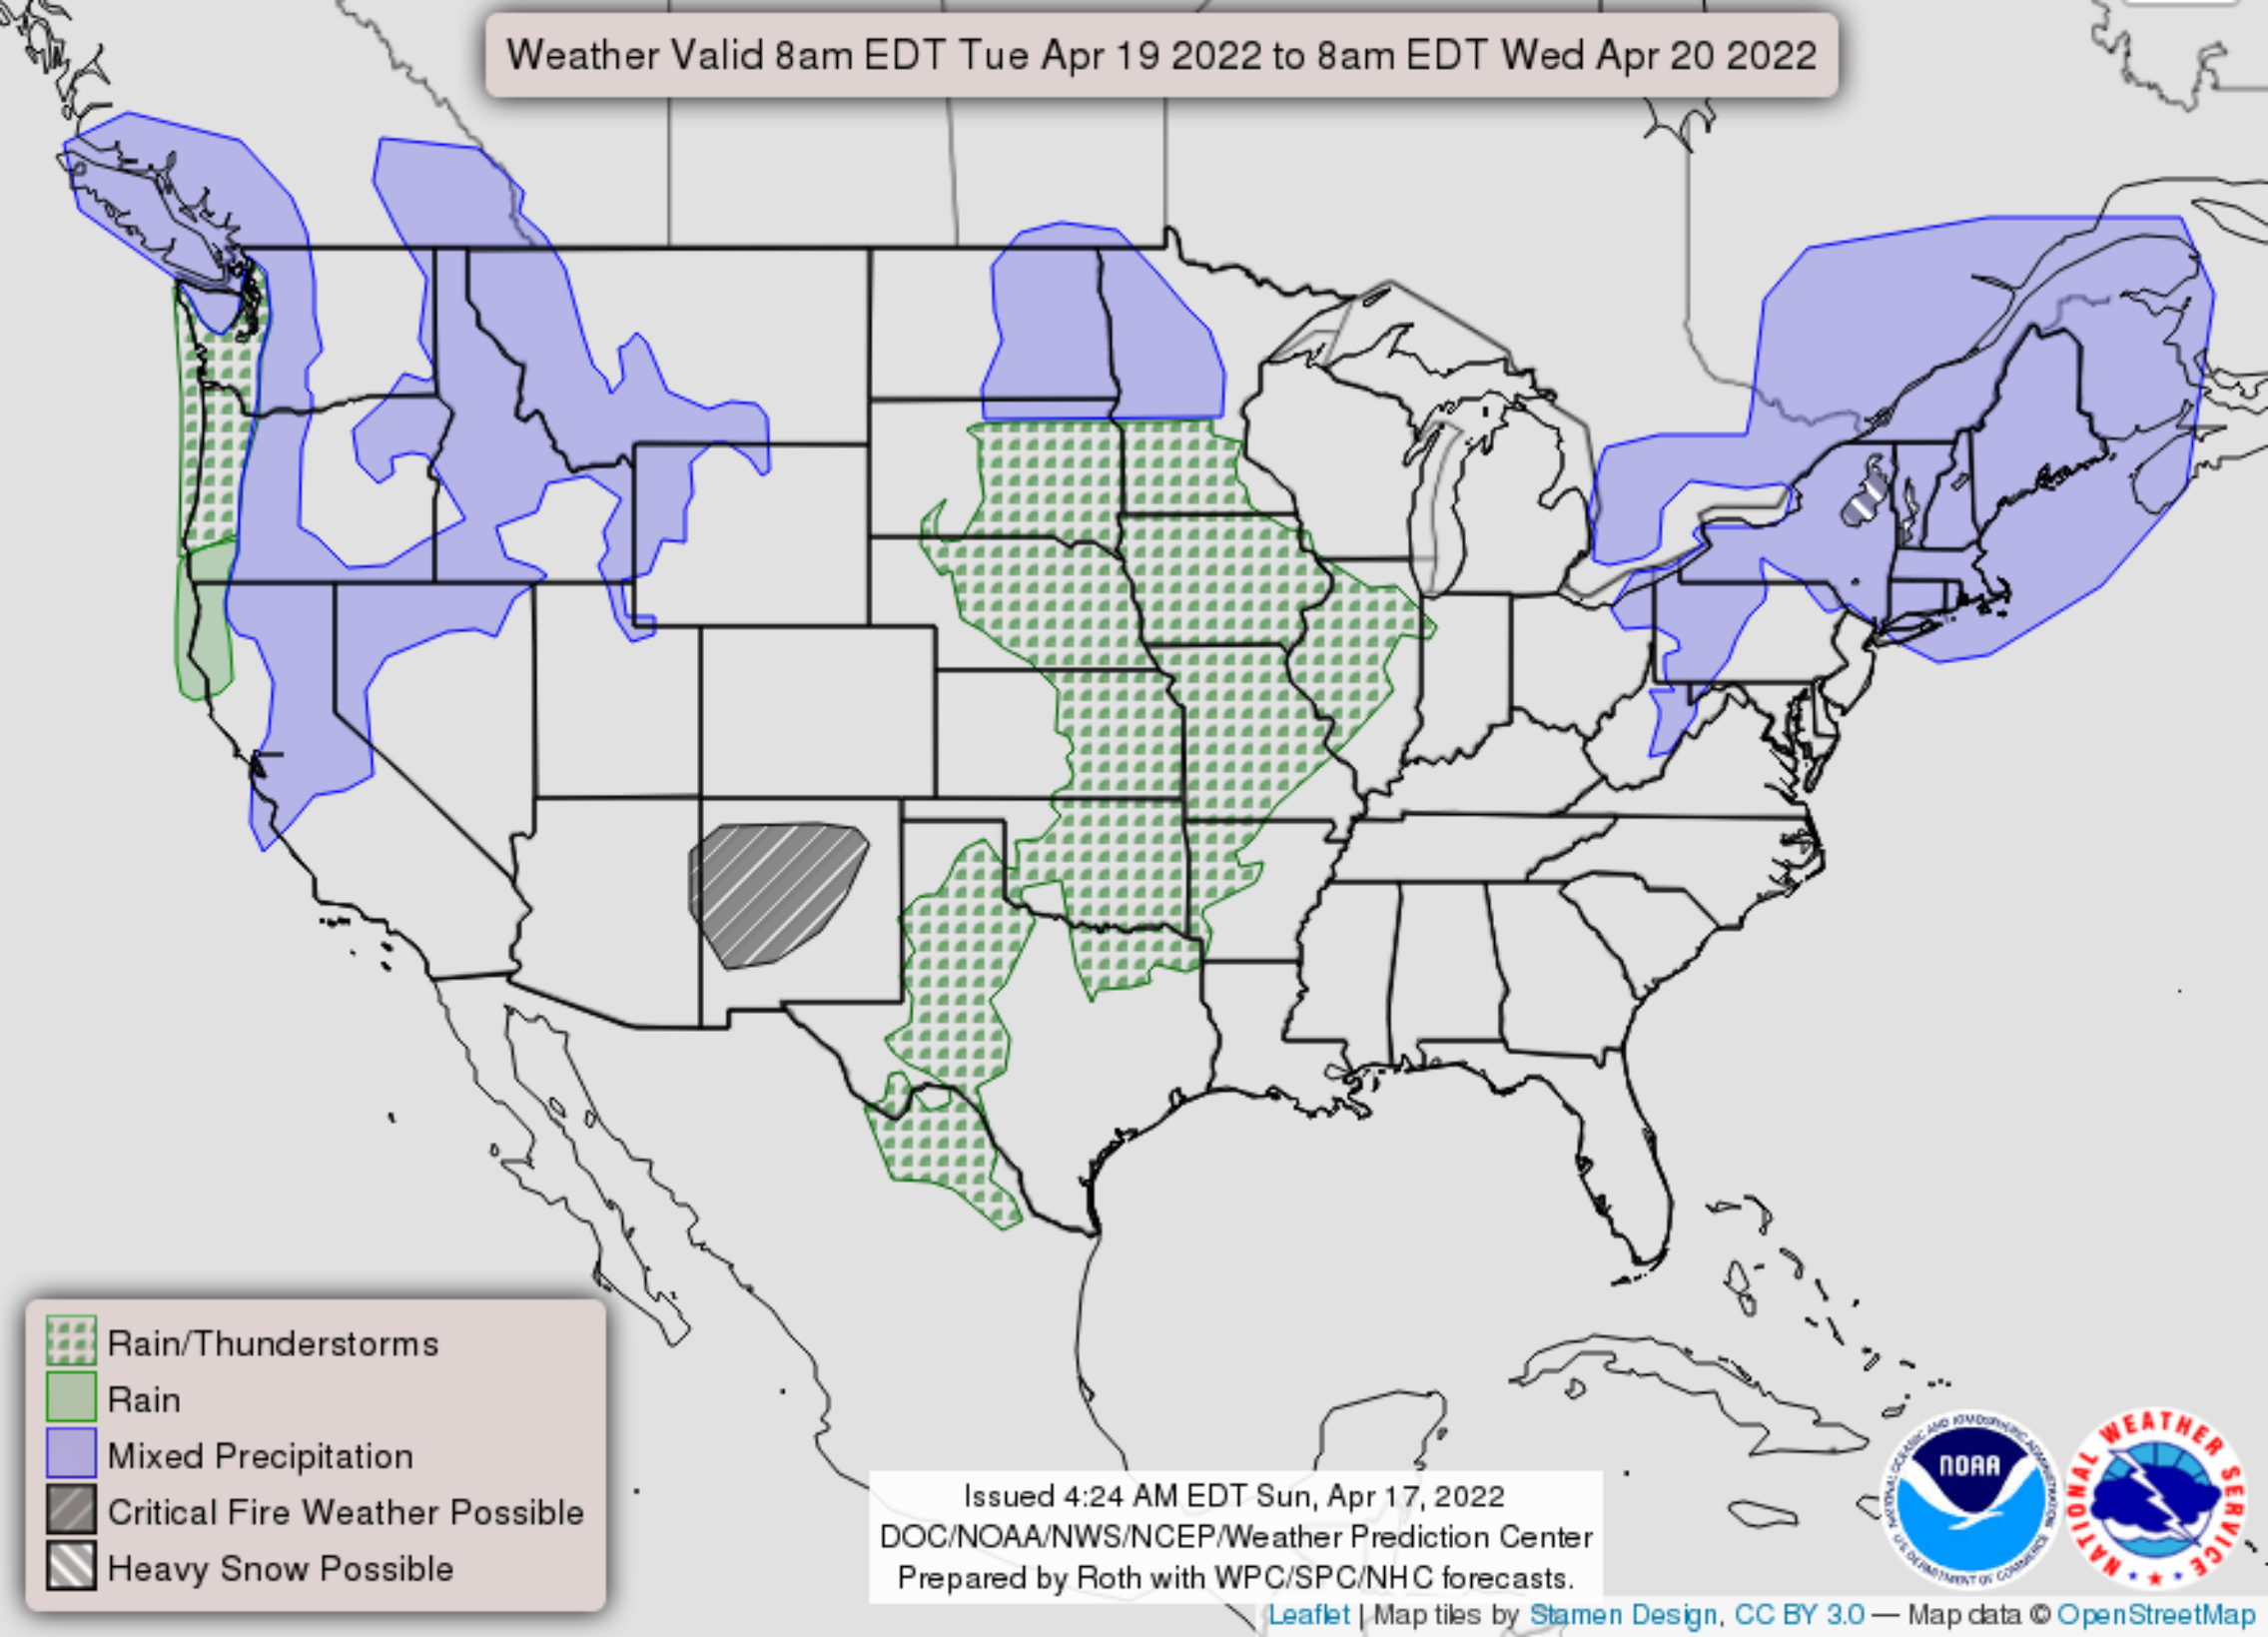

Weather Valid 8am EDT Tue Apr 19 2022 to 8am EDT Wed Apr 20 2022

-  Rain/Thunderstorms
-  Rain
-  Mixed Precipitation
-  Critical Fire Weather Possible
-  Heavy Snow Possible

Issued 4:24 AM EDT Sun, Apr 17, 2022  
DOC/NOAA/NWS/NCEP/Weather Prediction Center  
Prepared by Roth with WPC/SPC/NHC forecasts.