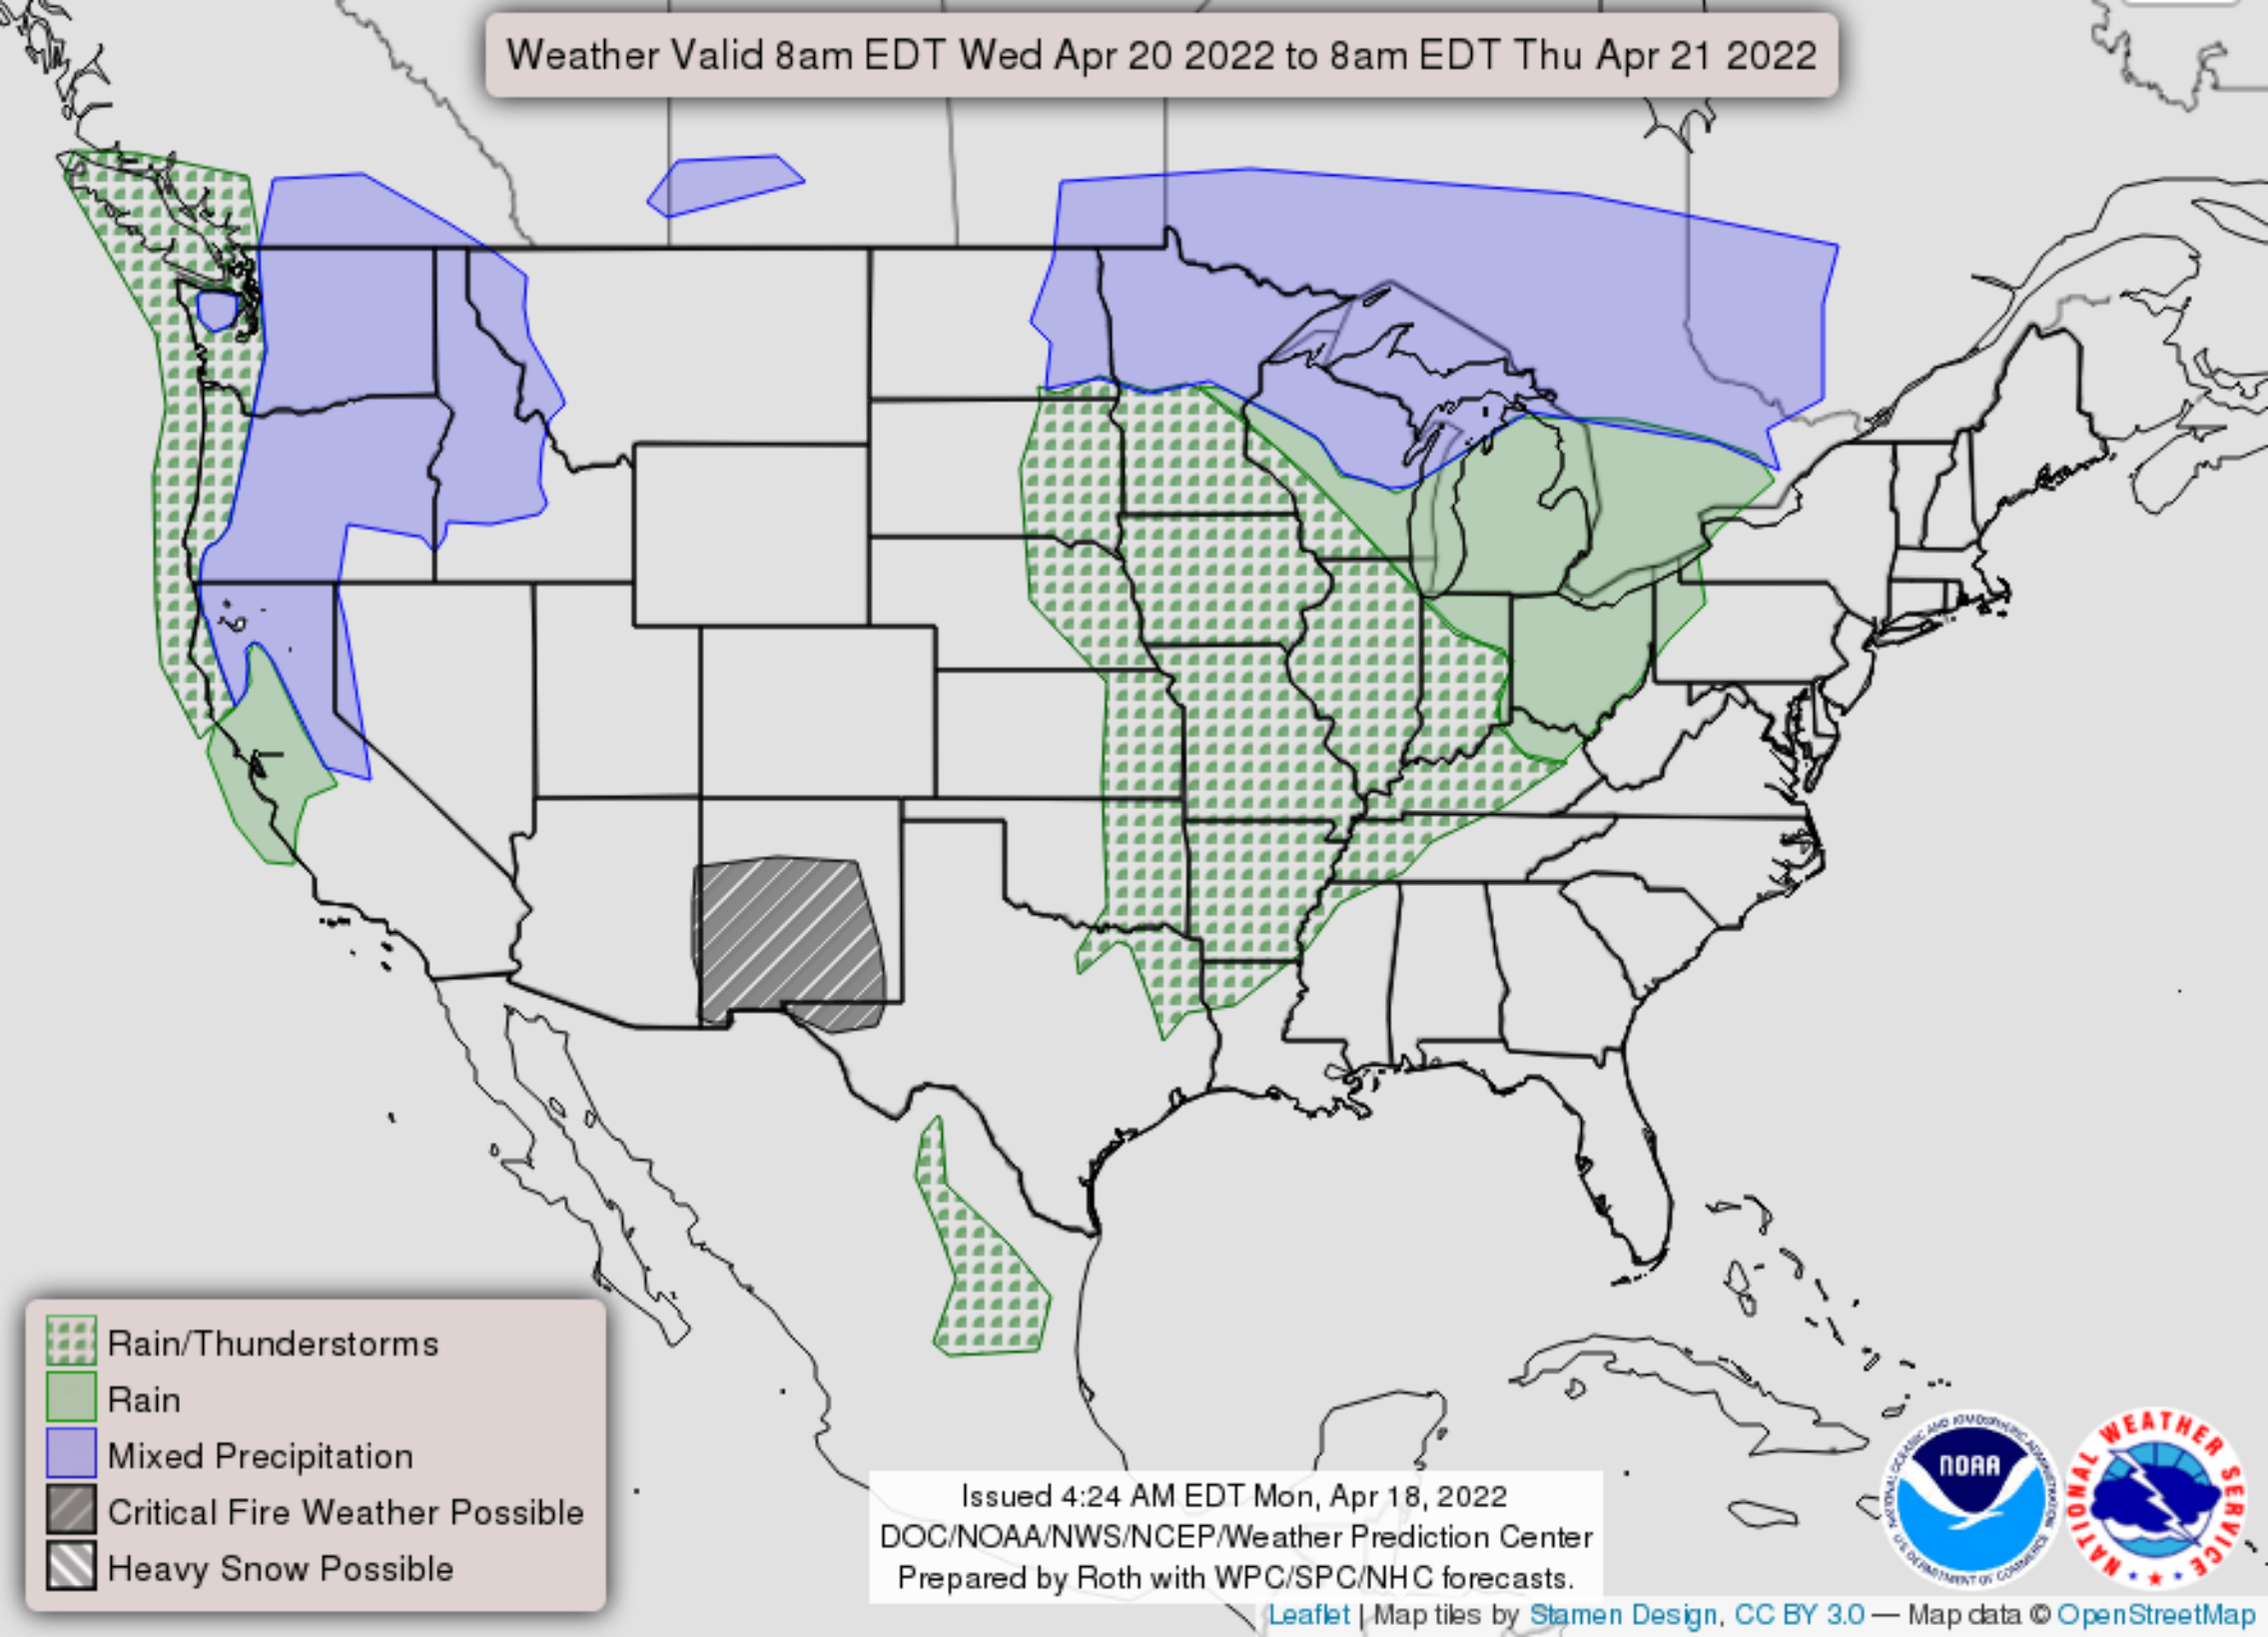

Weather Valid 8am EDT Wed Apr 20 2022 to 8am EDT Thu Apr 21 2022

-  Rain/Thunderstorms
-  Rain
-  Mixed Precipitation
-  Critical Fire Weather Possible
-  Heavy Snow Possible

Issued 4:24 AM EDT Mon, Apr 18, 2022
DOC/NOAA/NWS/NCEP/Weather Prediction Center
Prepared by Roth with WPC/SPC/NHC forecasts.