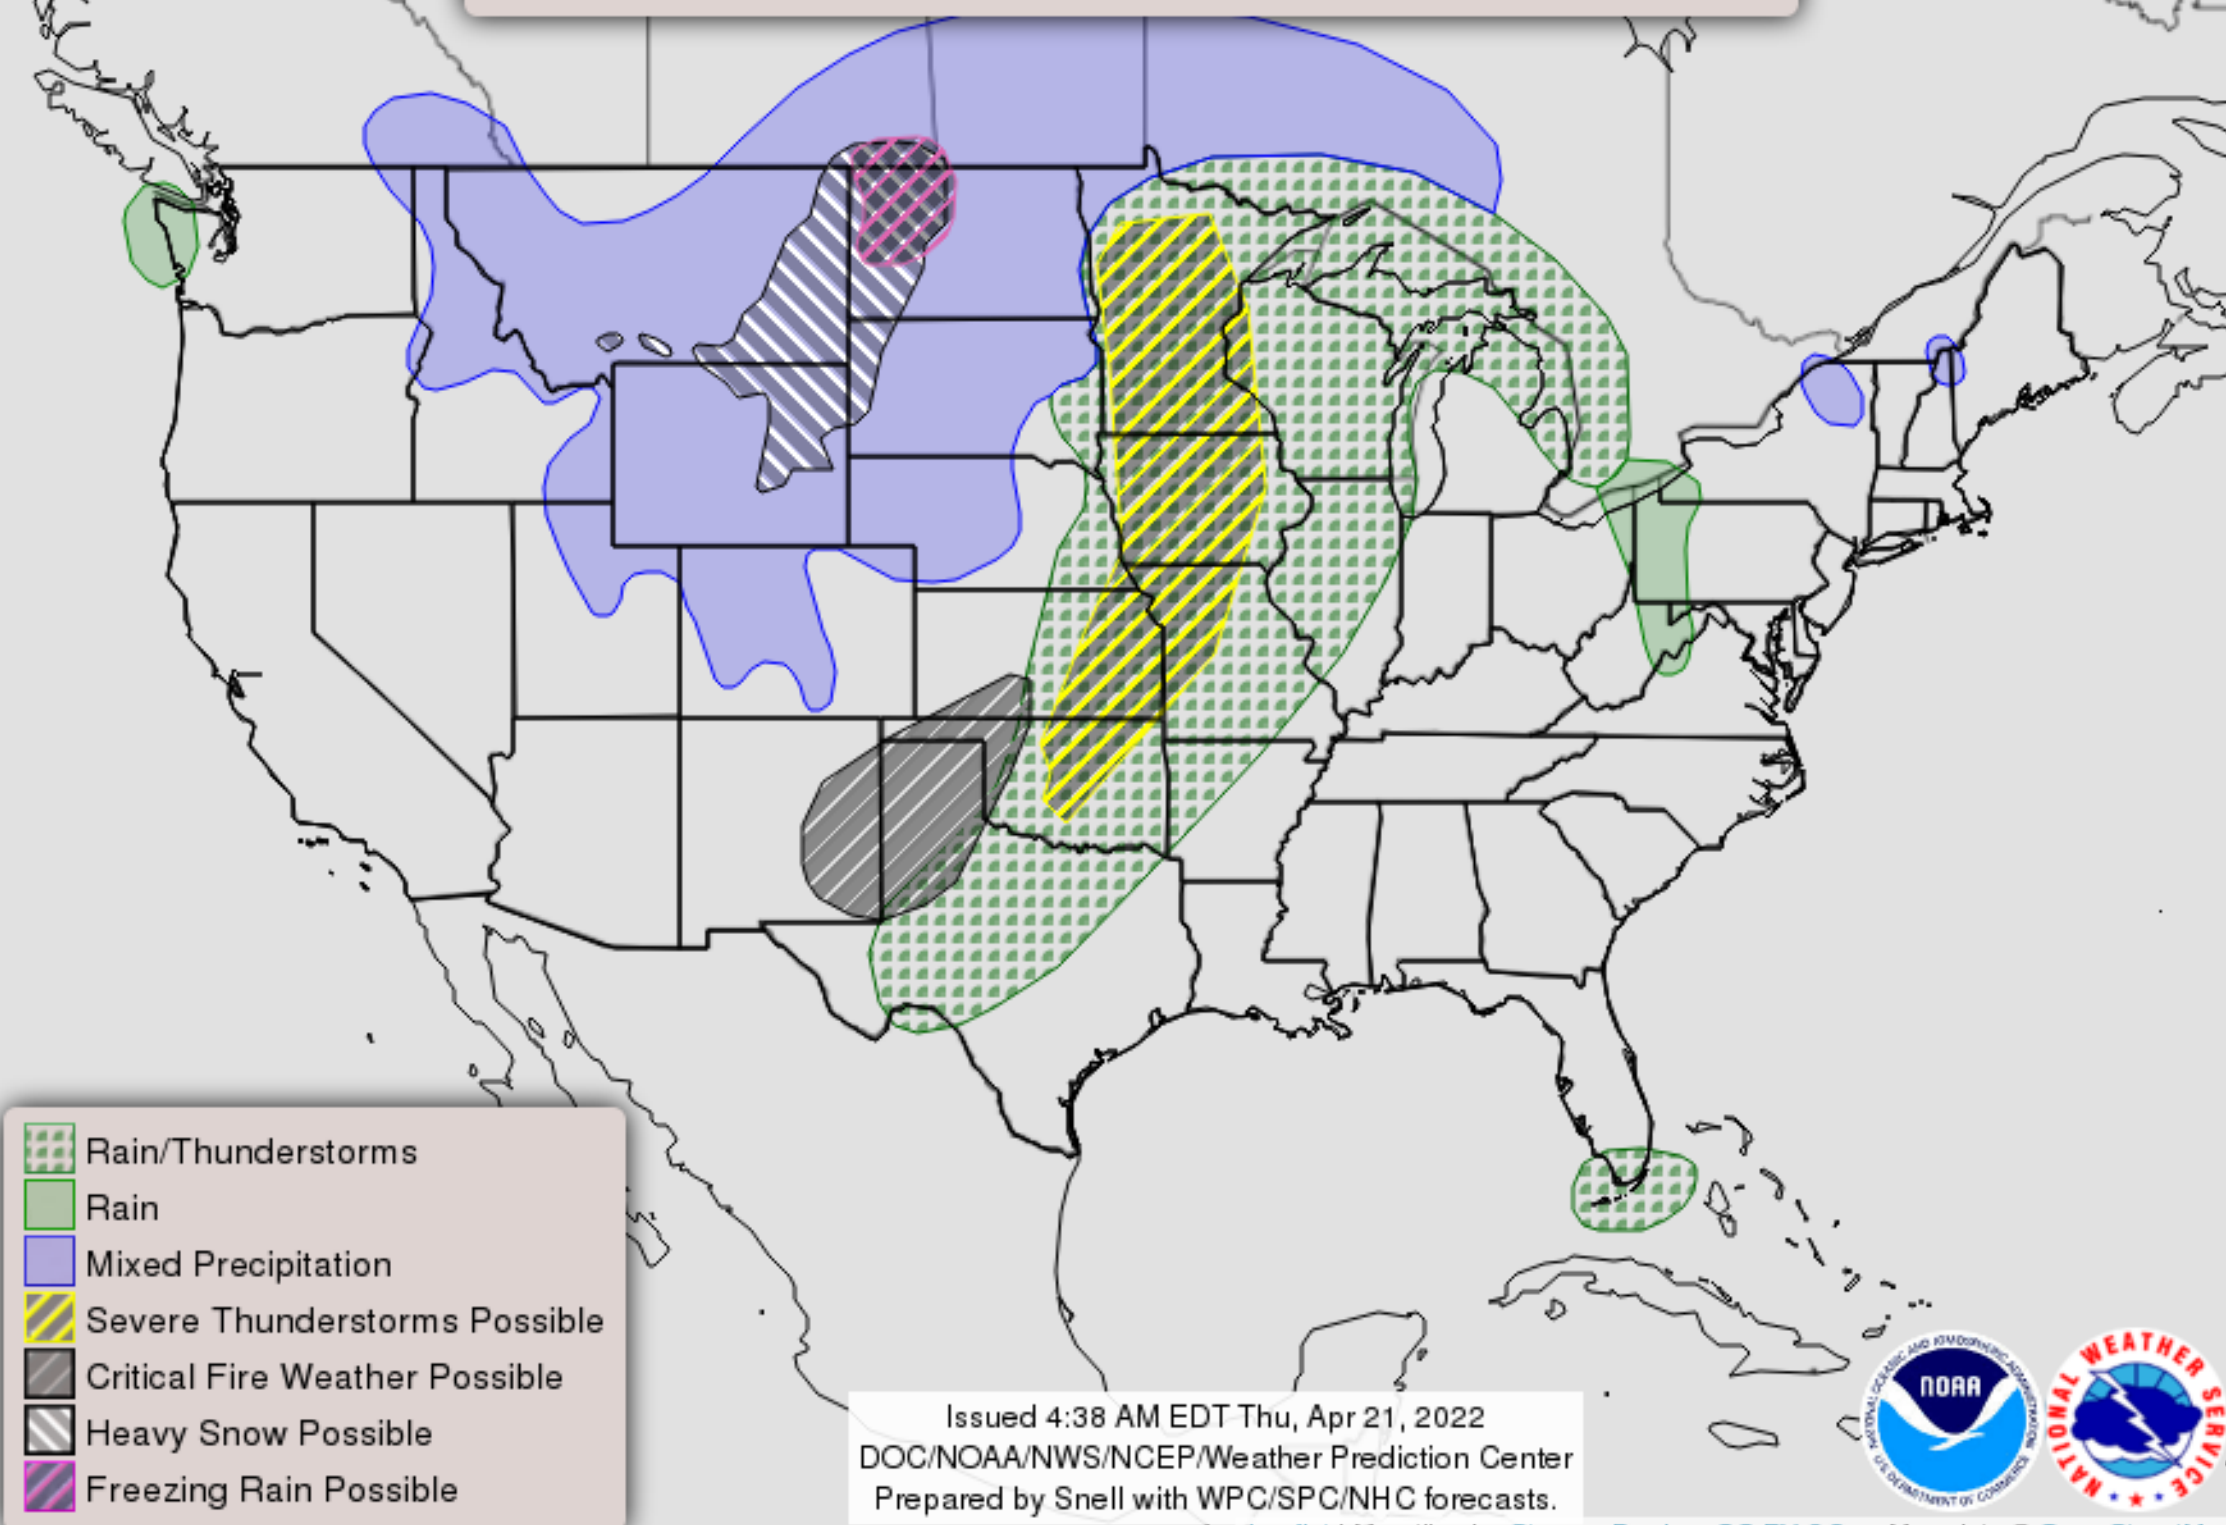

Weather Valid 8am EDT Sat Apr 23 2022 to 8am EDT Sun Apr 24 2022

- Rain/Thunderstorms
- Rain
- Mixed Precipitation
- Severe Thunderstorms Possible
- Critical Fire Weather Possible
- Heavy Snow Possible
- Freezing Rain Possible

Issued 4:38 AM EDT Thu, Apr 21, 2022
DOC/NOAA/NWS/NCEP/Weather Prediction Center
Prepared by Snell with WPC/SPC/NHC forecasts.