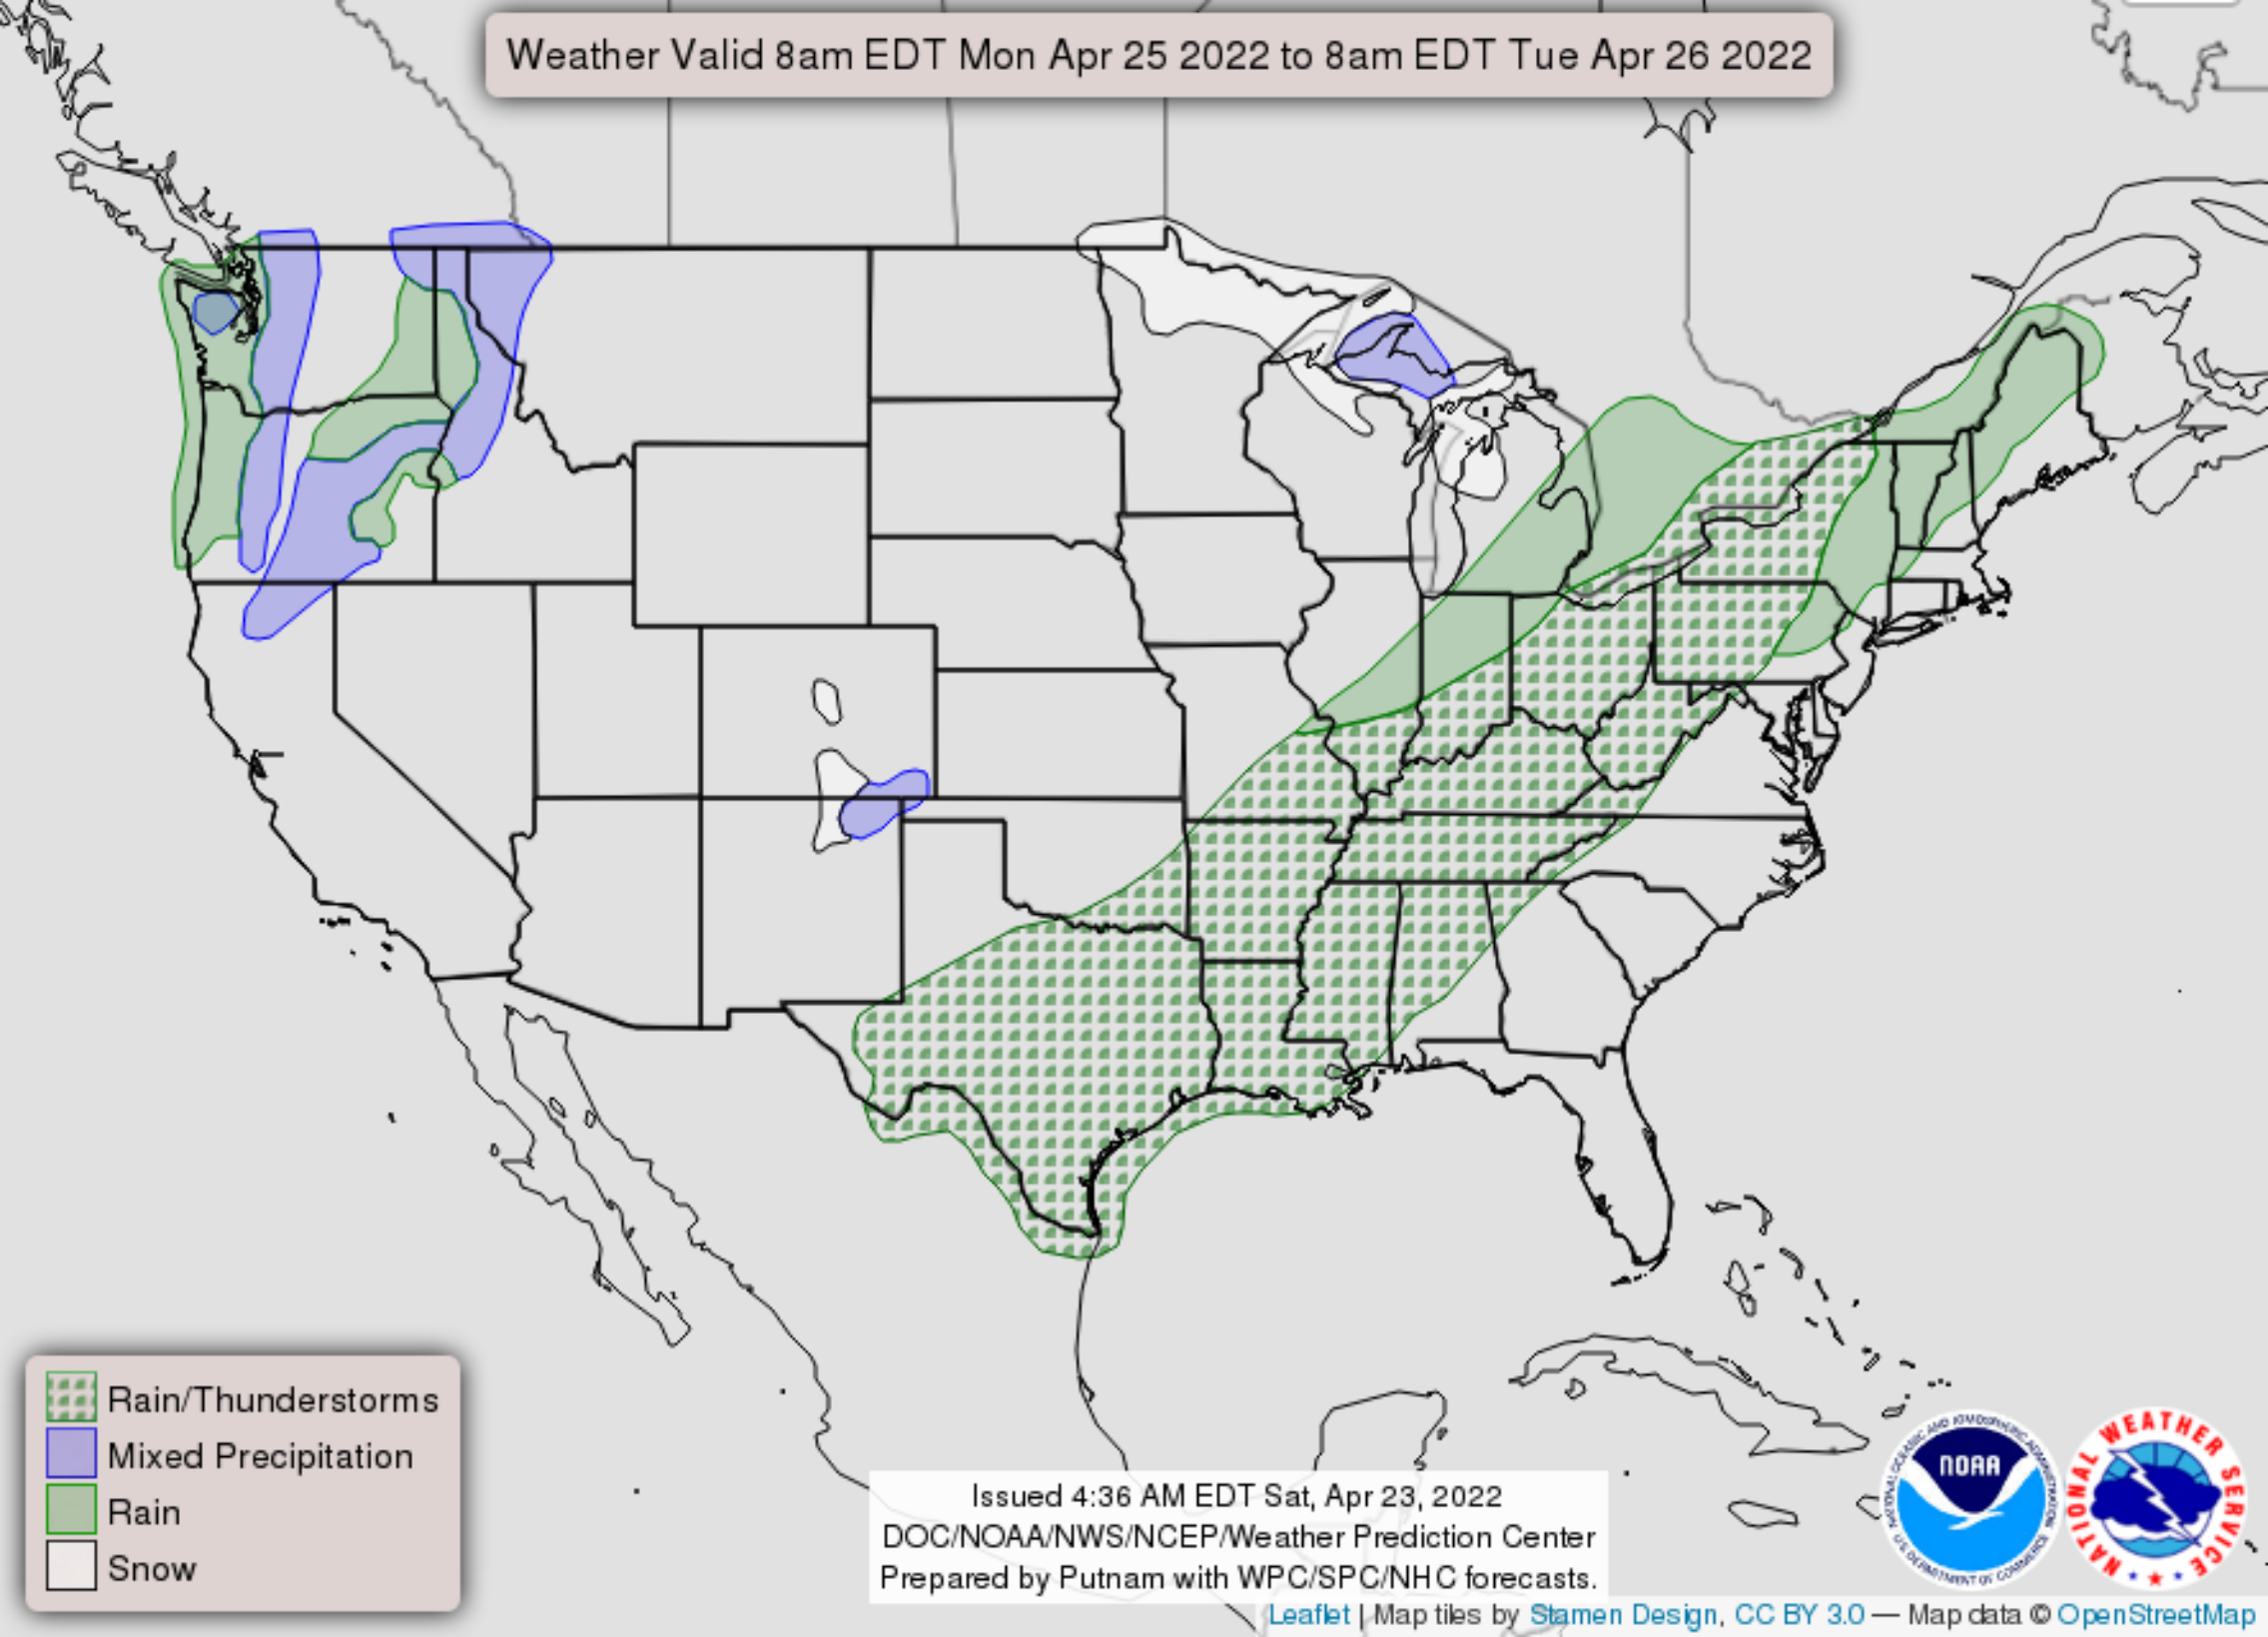

Weather Valid 8am EDT Mon Apr 25 2022 to 8am EDT Tue Apr 26 2022

-  Rain/Thunderstorms
-  Mixed Precipitation
-  Rain
-  Snow

Issued 4:36 AM EDT Sat, Apr 23, 2022
DOC/NOAA/NWS/NCEP/Weather Prediction Center
Prepared by Putnam with WPC/SPC/NHC forecasts.