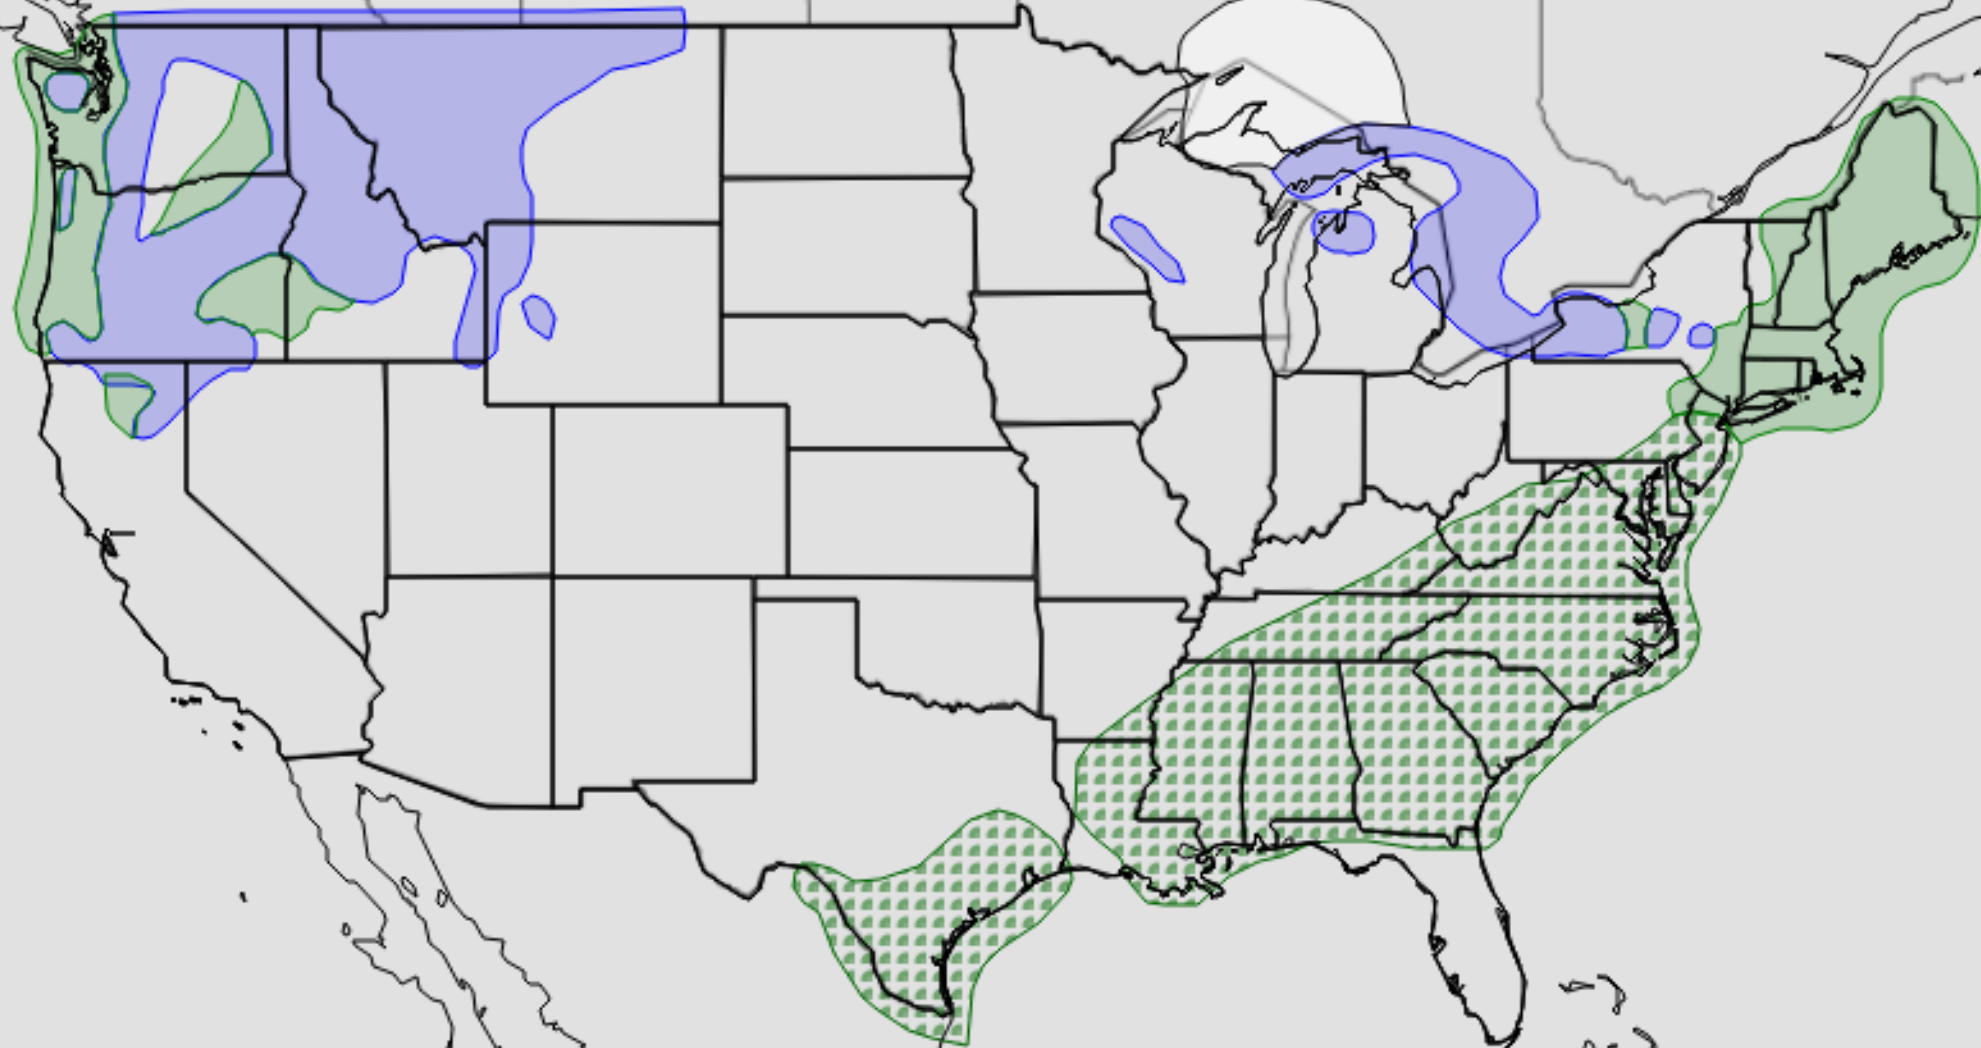

Weather Valid 8am EDT Tue Apr 26 2022 to 8am EDT Wed Apr 27 2022

-  Rain/Thunderstorms
-  Mixed Precipitation
-  Rain
-  Snow

Issued 4:53 AM EDT Sun, Apr 24, 2022
DOC/NOAA/NWS/NCEP/Weather Prediction Center
Prepared by Putnam with WPC/SPC/NHC forecasts.