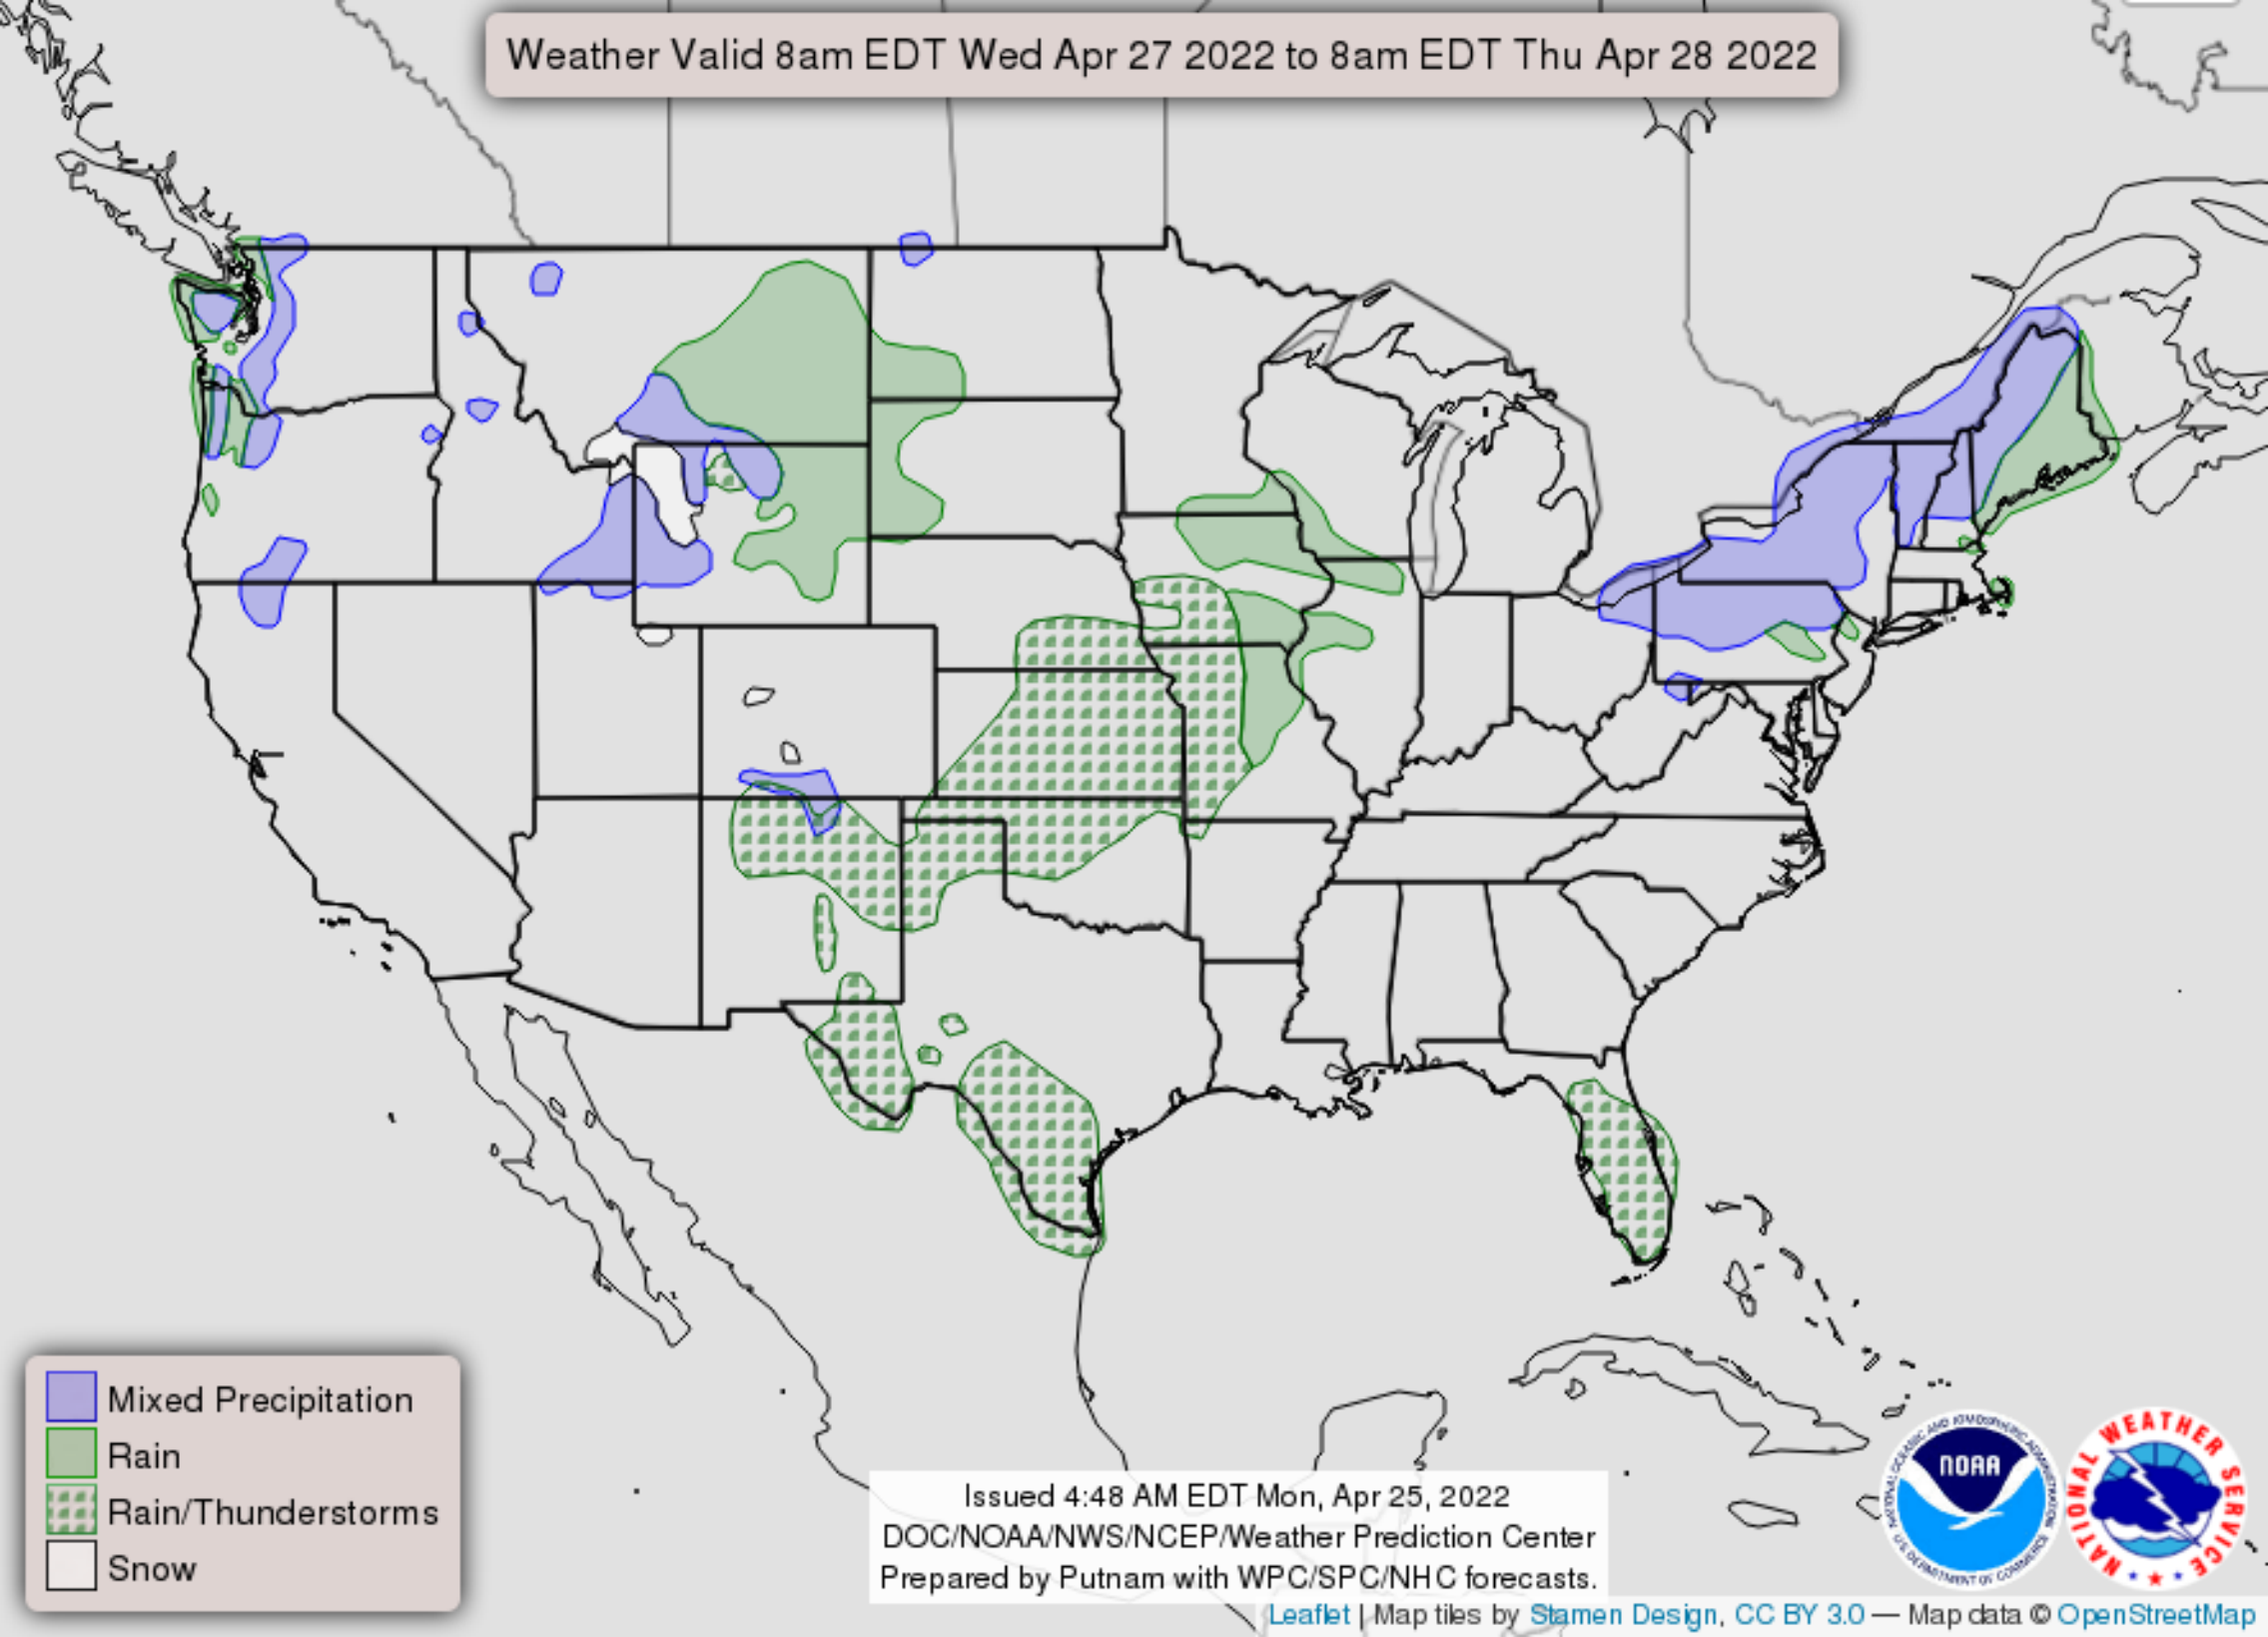

Weather Valid 8am EDT Wed Apr 27 2022 to 8am EDT Thu Apr 28 2022

- Mixed Precipitation
- Rain
- Rain/Thunderstorms
- Snow

Issued 4:48 AM EDT Mon, Apr 25, 2022  
DOC/NOAA/NWS/NCEP/Weather Prediction Center  
Prepared by Putnam with WPC/SPC/NHC forecasts.