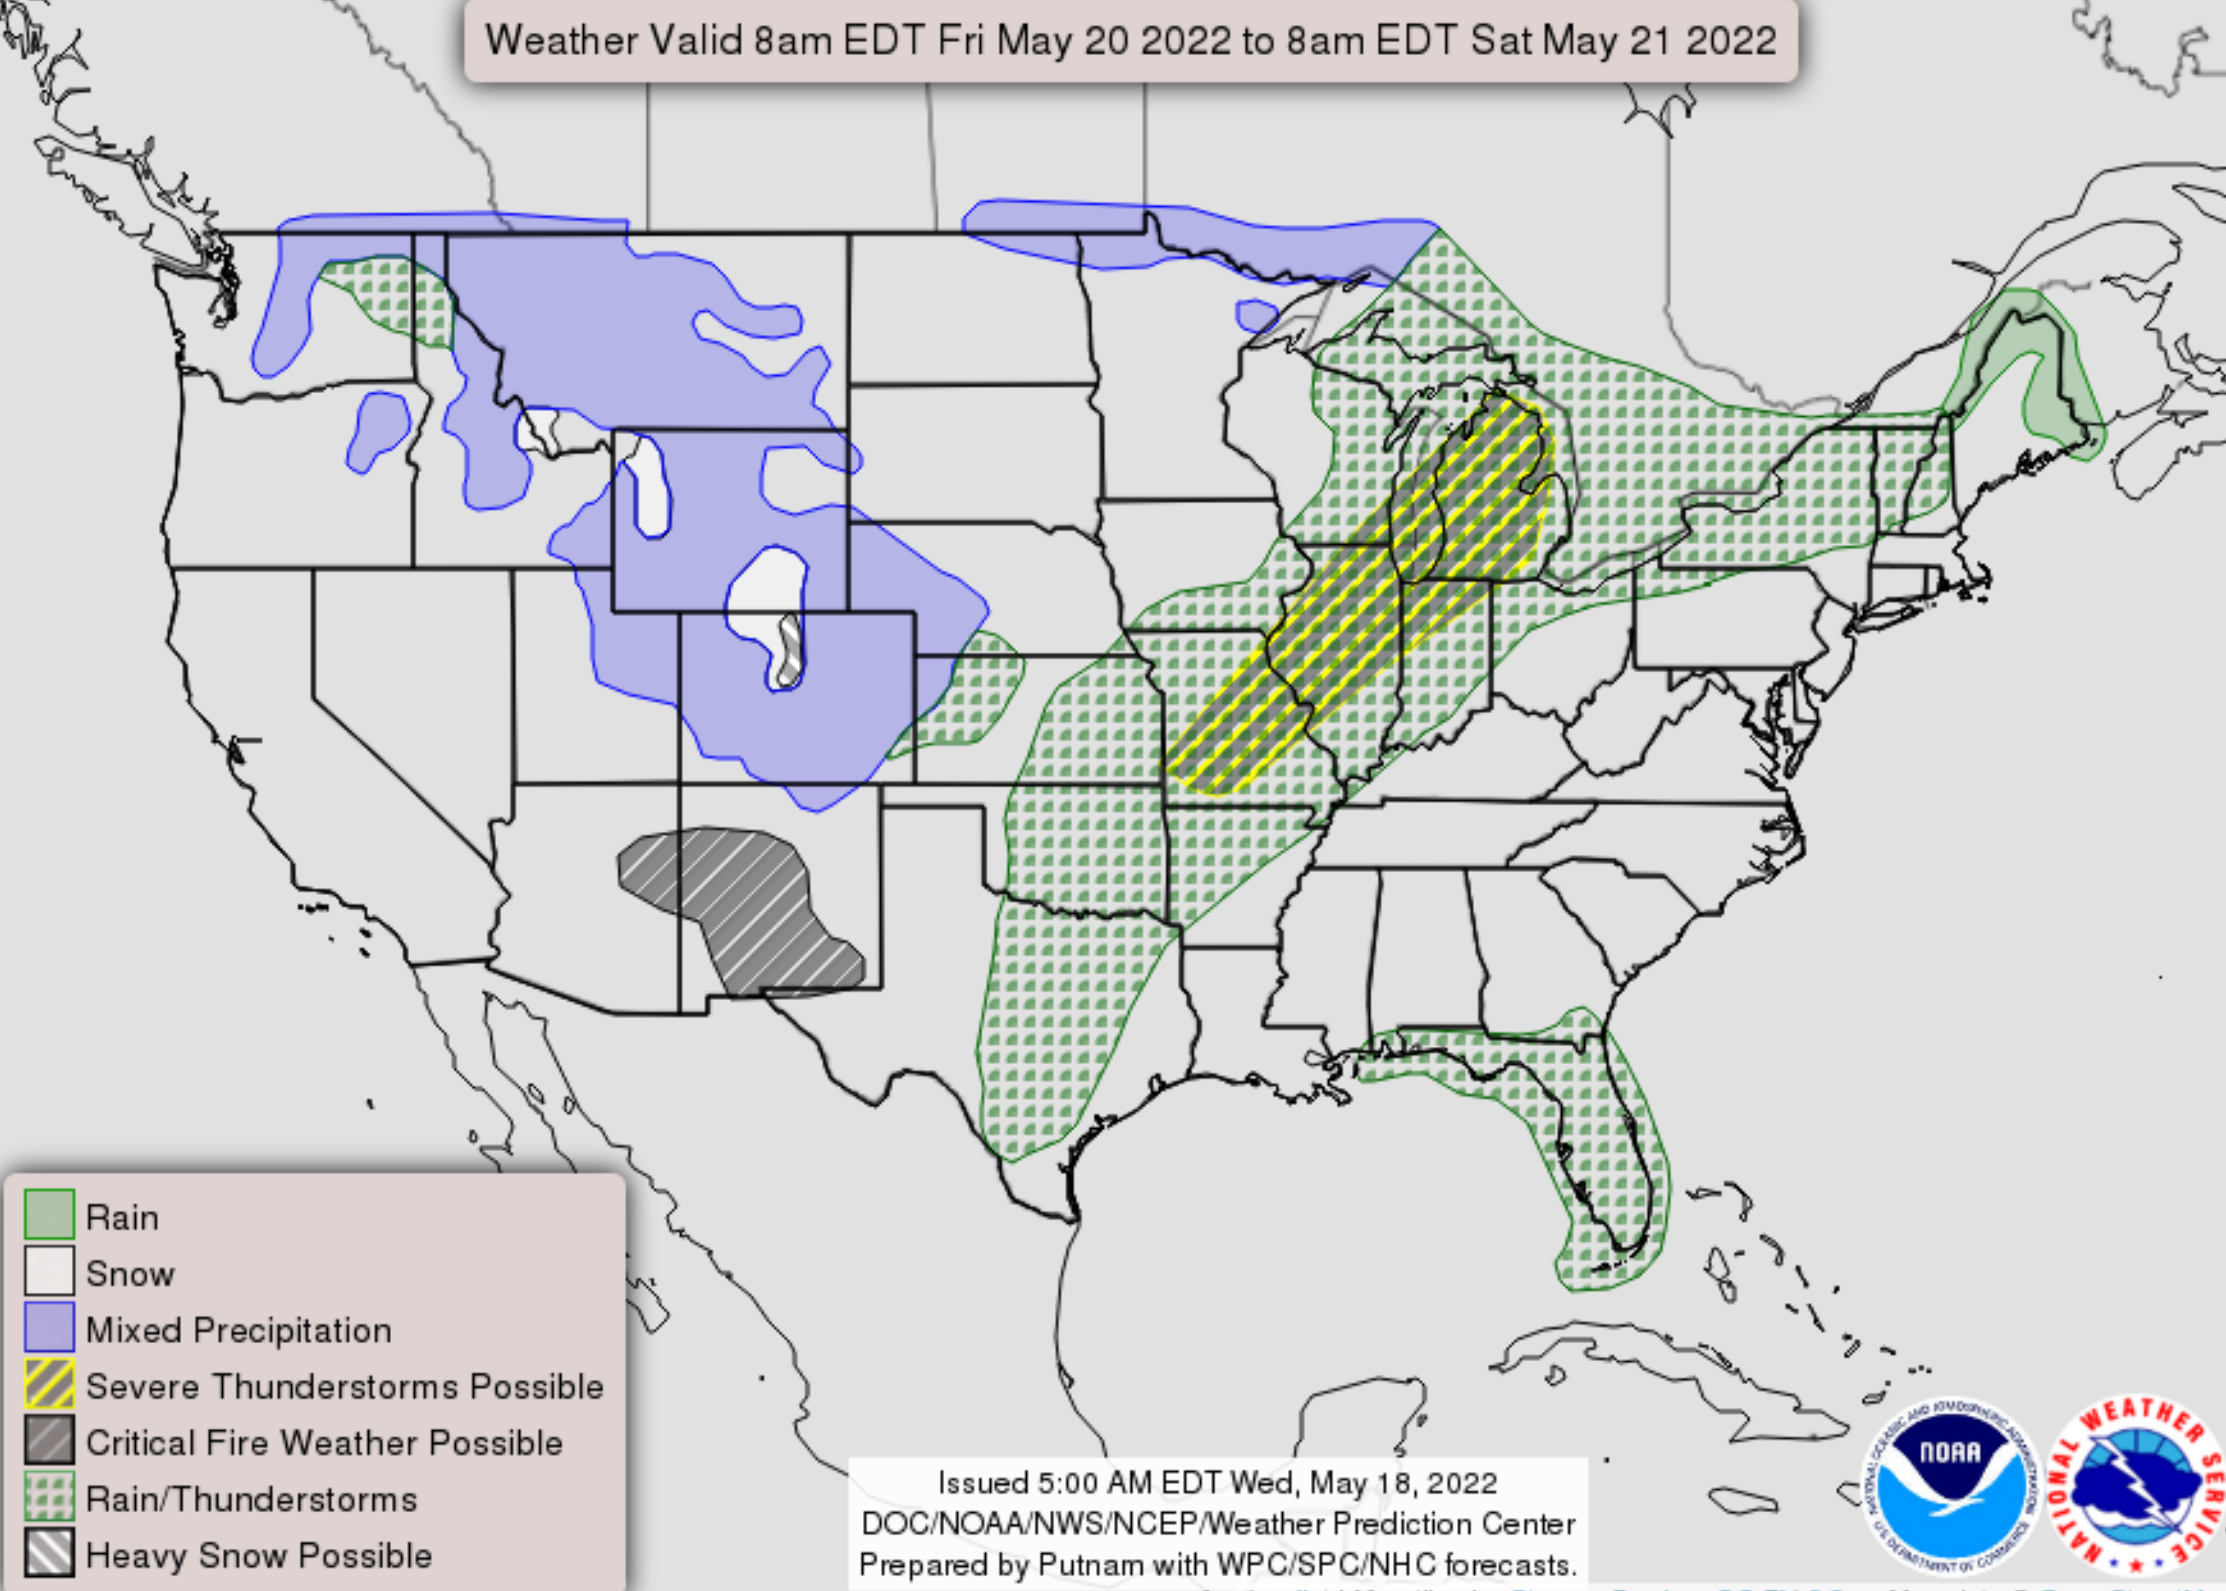

Weather Valid 8am EDT Fri May 20 2022 to 8am EDT Sat May 21 2022

 Rain

 Snow

 Mixed Precipitation

 Severe Thunderstorms Possible

 Critical Fire Weather Possible

 Rain/Thunderstorms

 Heavy Snow Possible

Issued 5:00 AM EDT Wed, May 18, 2022
DOC/NOAA/NWS/NCEP/Weather Prediction Center
Prepared by Putnam with WPC/SPC/NHC forecasts.