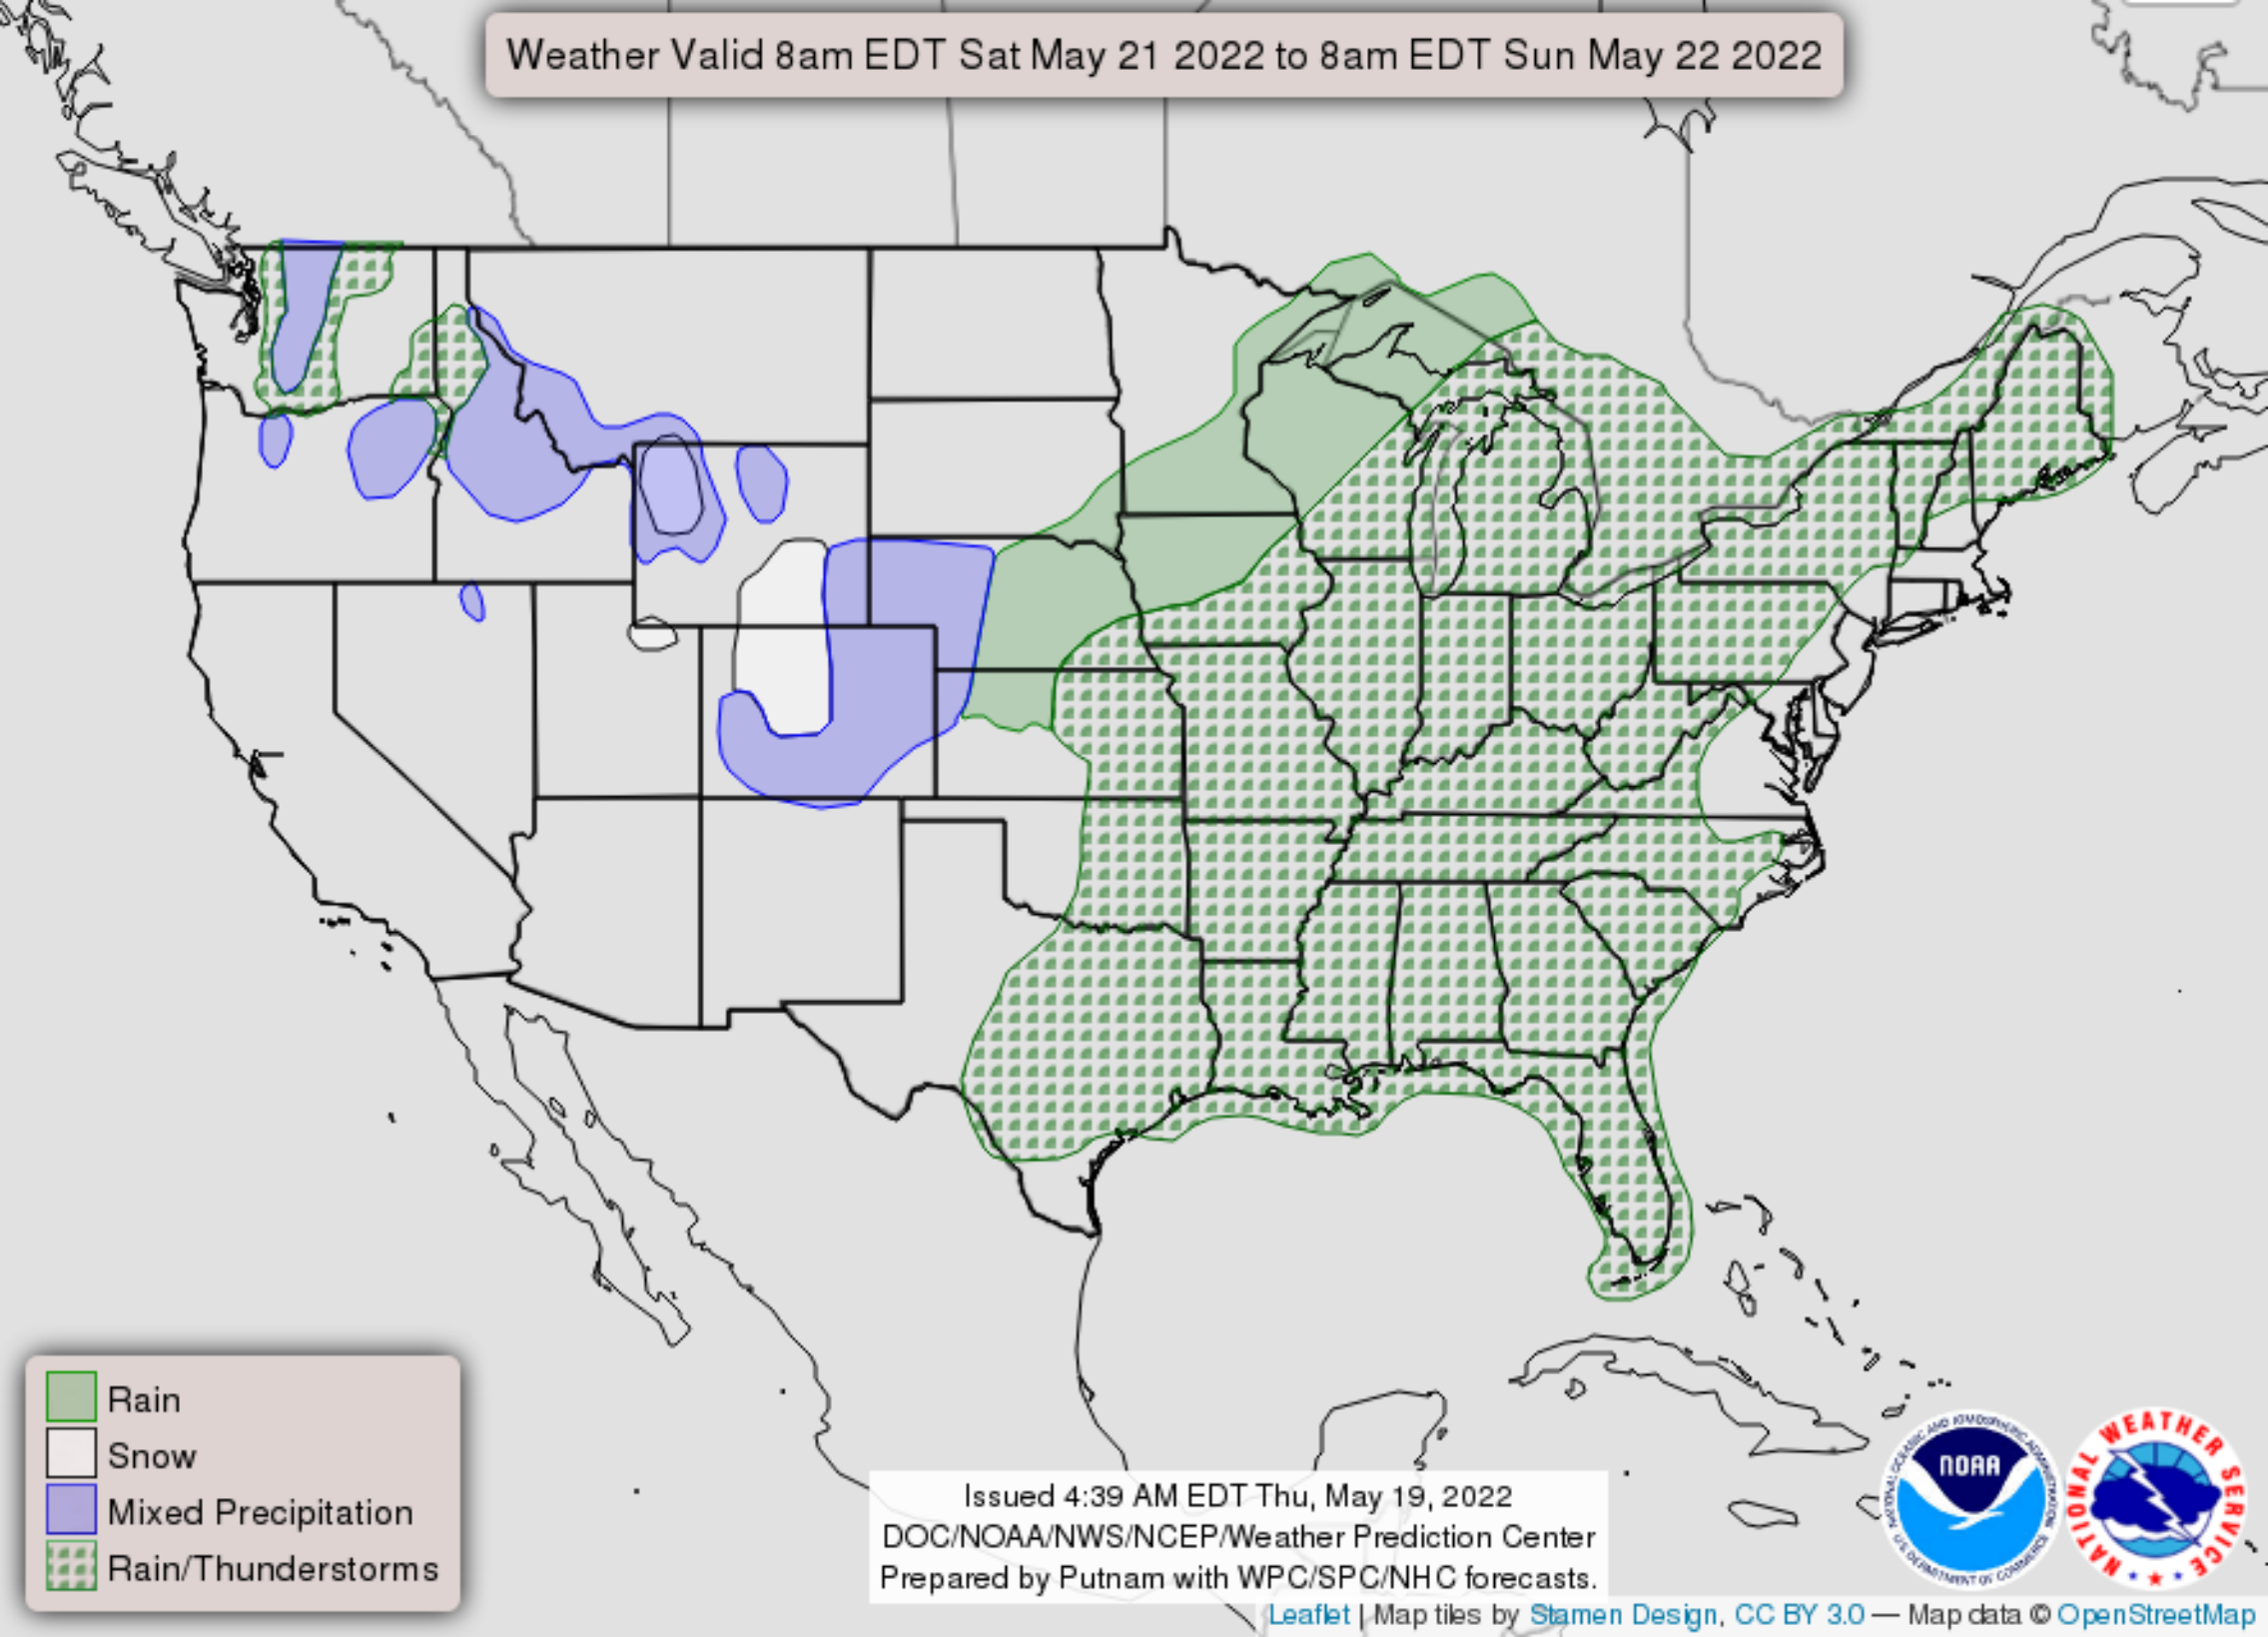

Weather Valid 8am EDT Sat May 21 2022 to 8am EDT Sun May 22 2022

 Rain  
 Snow  
 Mixed Precipitation  
 Rain/Thunderstorms

Issued 4:39 AM EDT Thu, May 19, 2022  
DOC/NOAA/NWS/NCEP/Weather Prediction Center  
Prepared by Putnam with WPC/SPC/NHC forecasts.