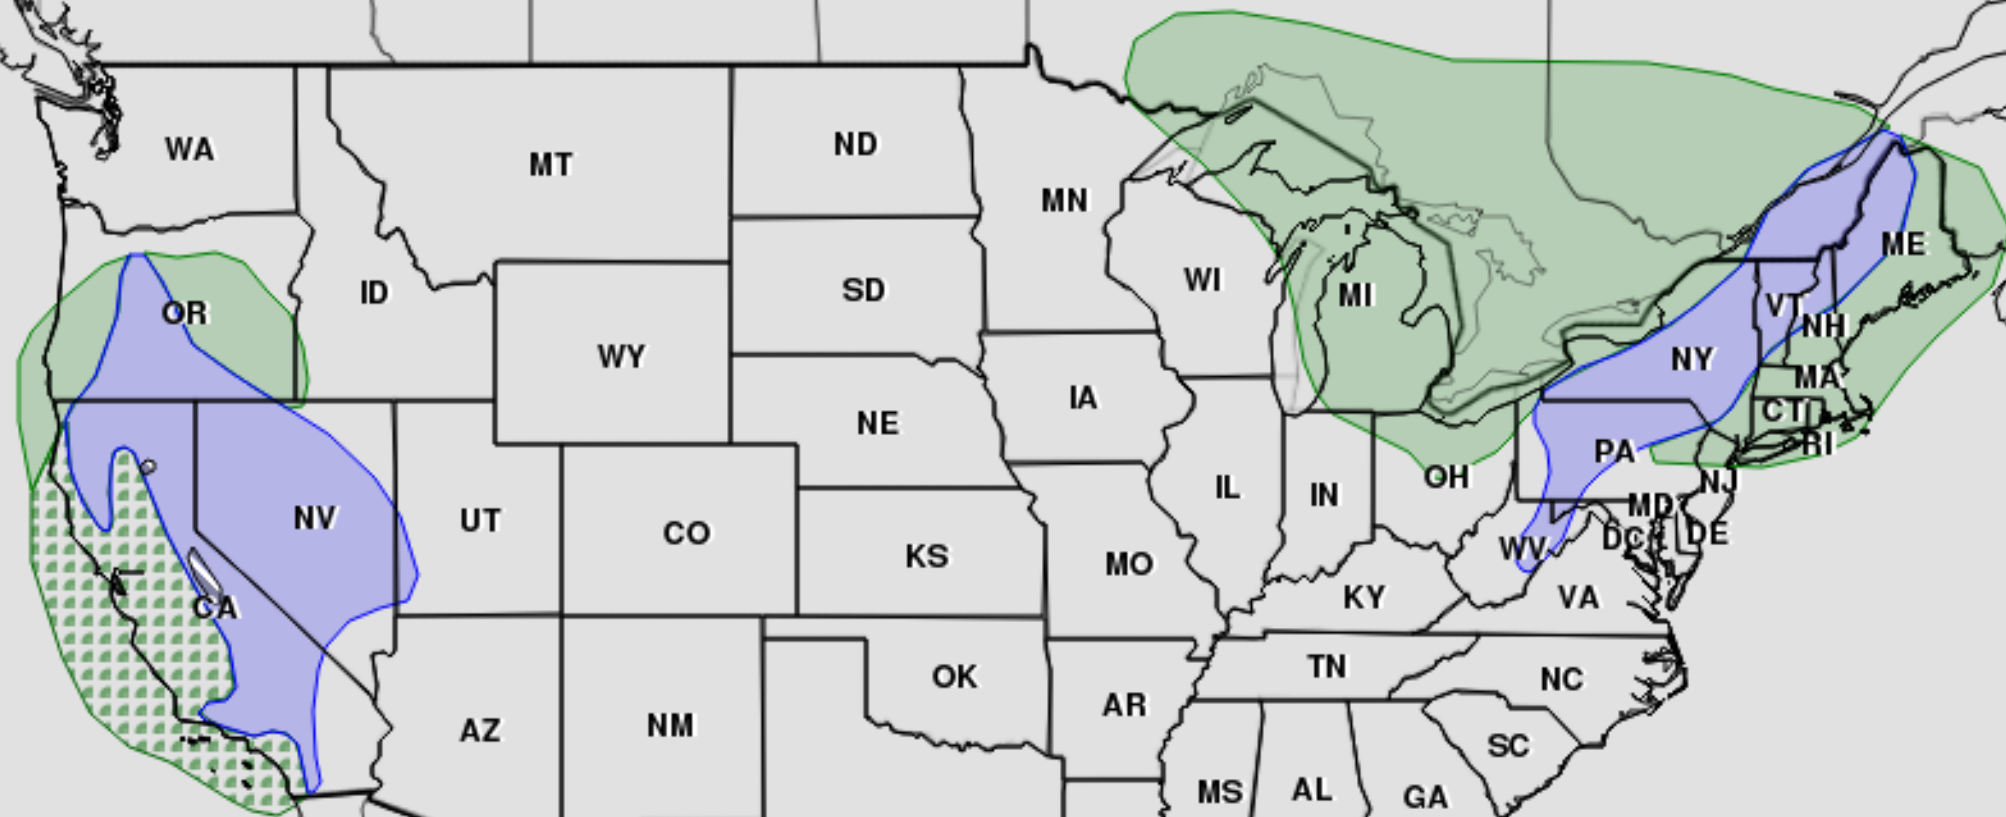

Weather Valid 8am EDT Sat Apr 13 2024 to 8am EDT Sun Apr 14 2024

 Rain/Thunderstorms  
 Rain  
 Mixed Precipitation  
 Heavy Snow Possible

Issued 4:43 AM EDT Thu, Apr 11, 2024  
DOC/NOAA/NWS/NCEP/Weather Prediction Center  
Prepared by Asherman with WPC/SPC/NHC forecasts.