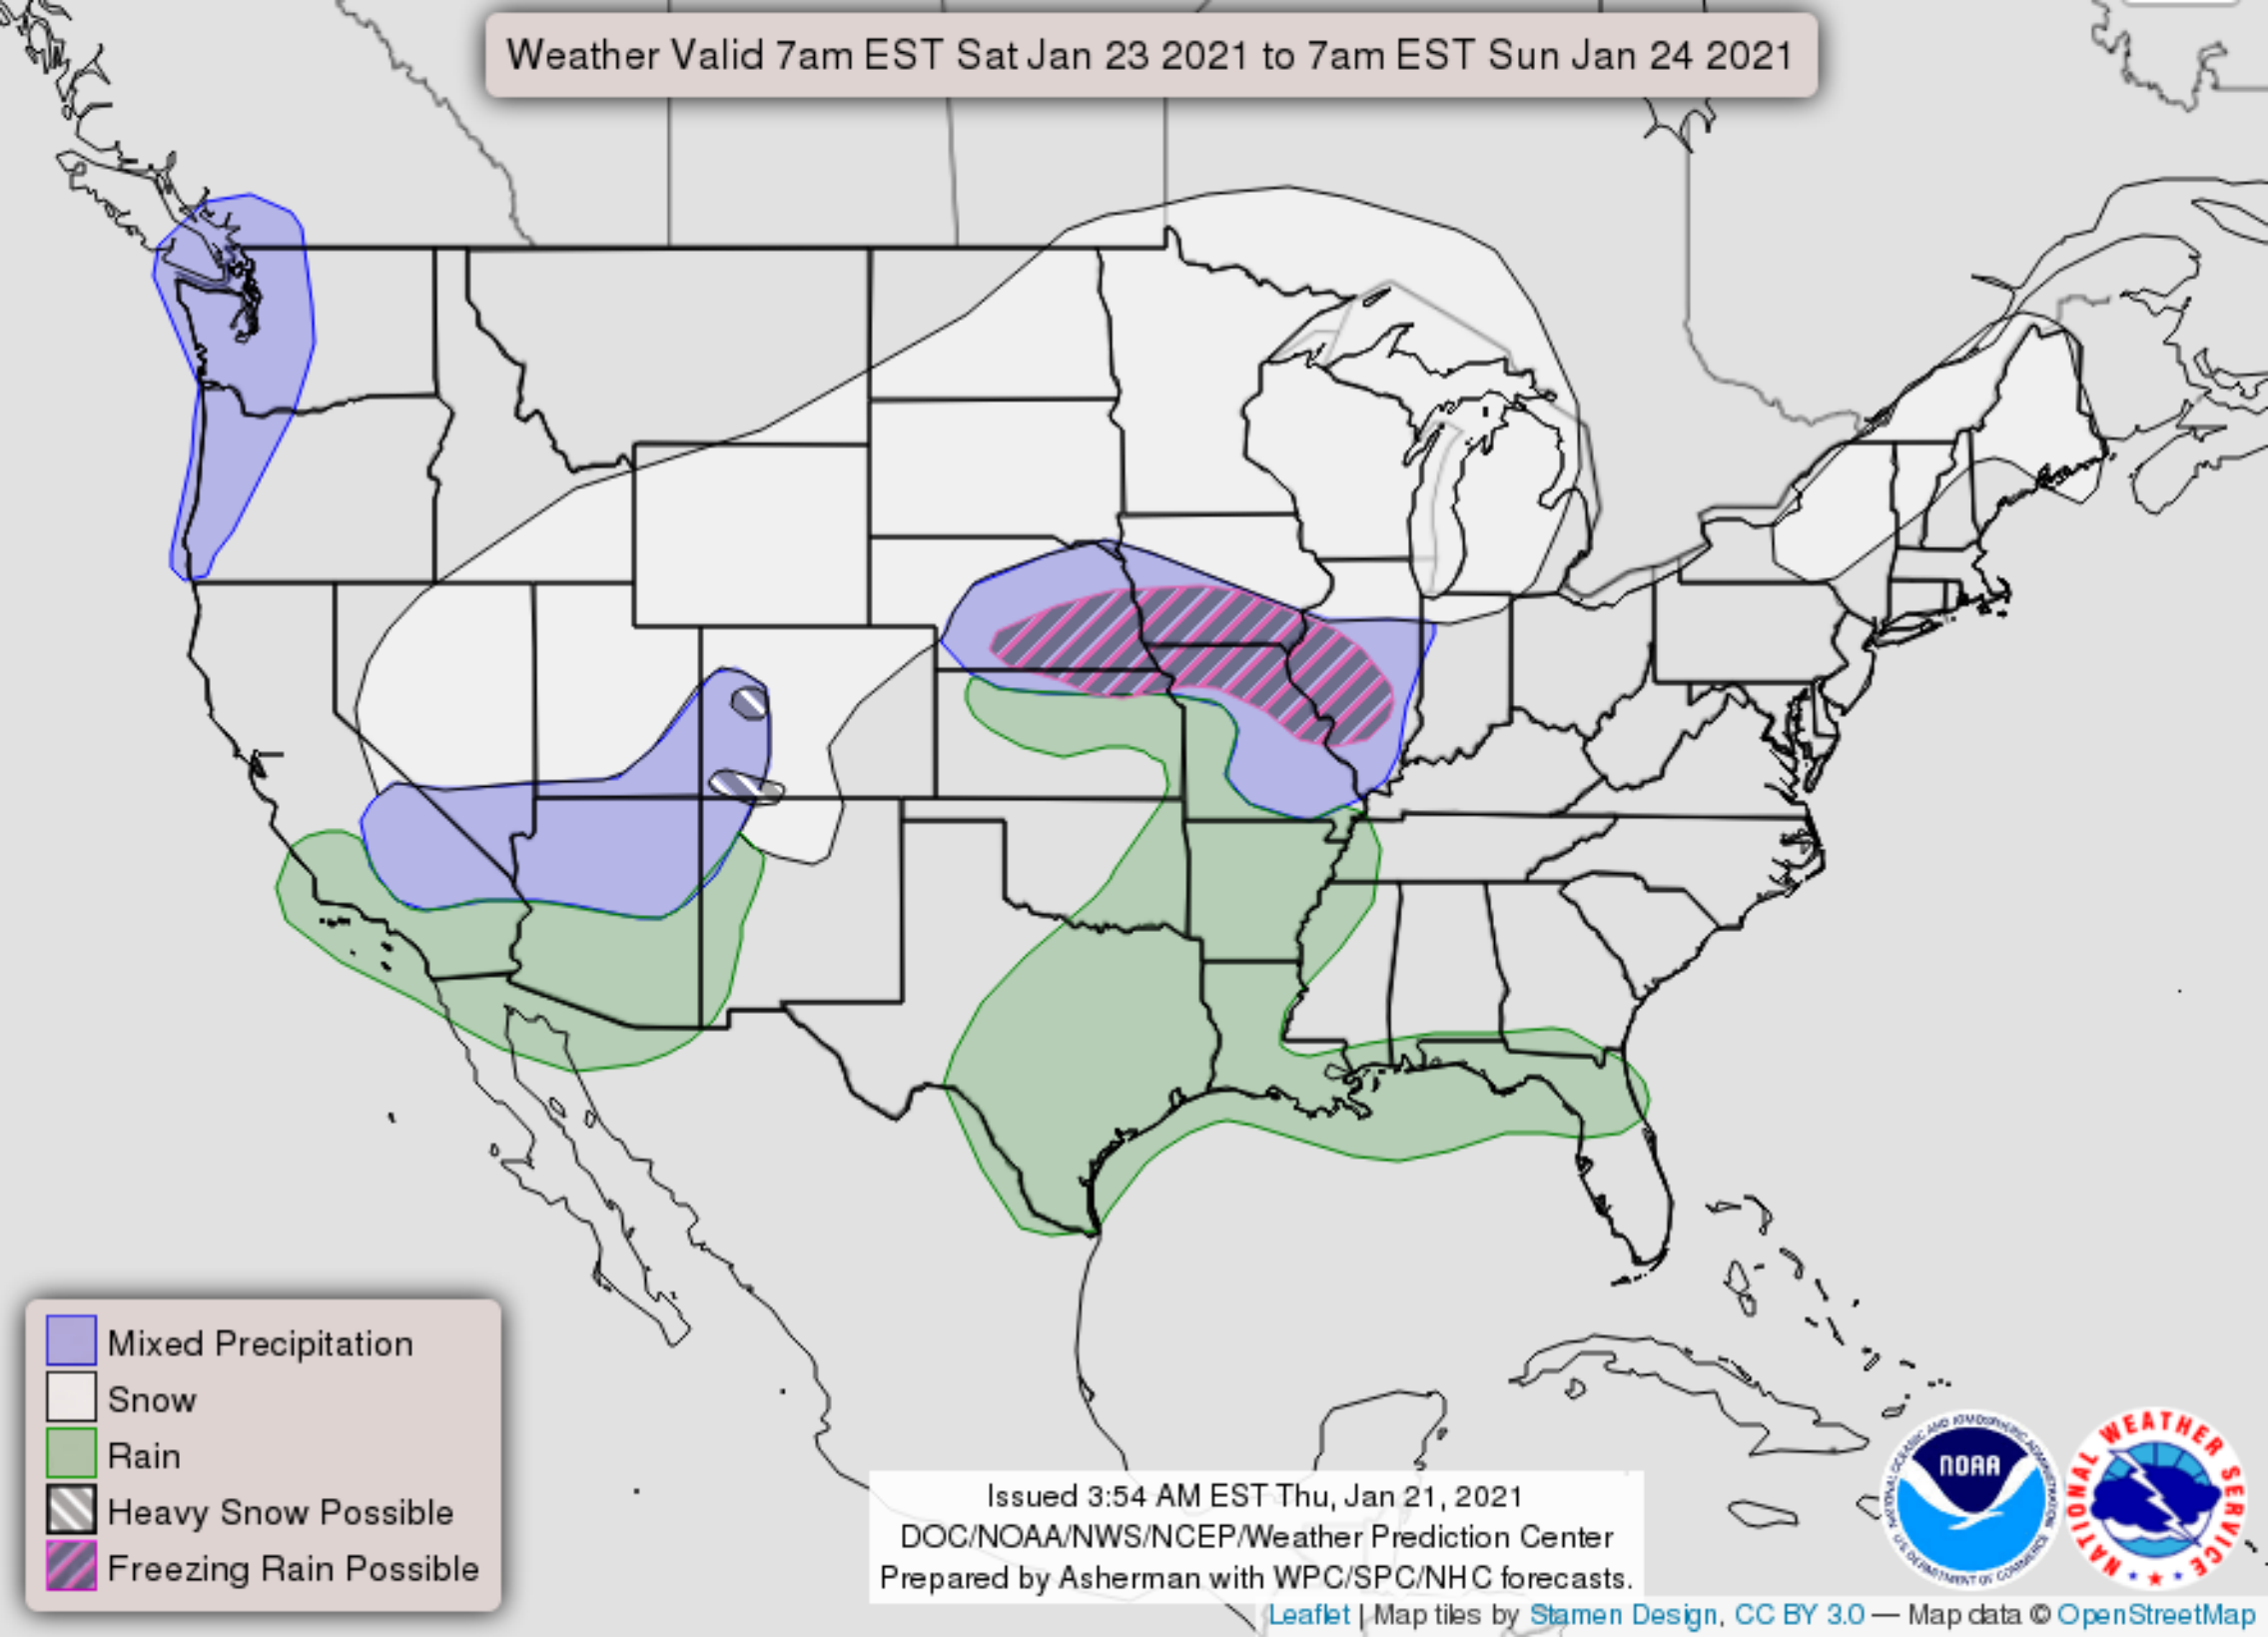

Weather Valid 7am EST Sat Jan 23 2021 to 7am EST Sun Jan 24 2021

- Mixed Precipitation
- Snow
- Rain
- Heavy Snow Possible
- Freezing Rain Possible

Issued 3:54 AM EST Thu, Jan 21, 2021
DOC/NOAA/NWS/NCEP/Weather Prediction Center
Prepared by Asherman with WPC/SPC/NHC forecasts.