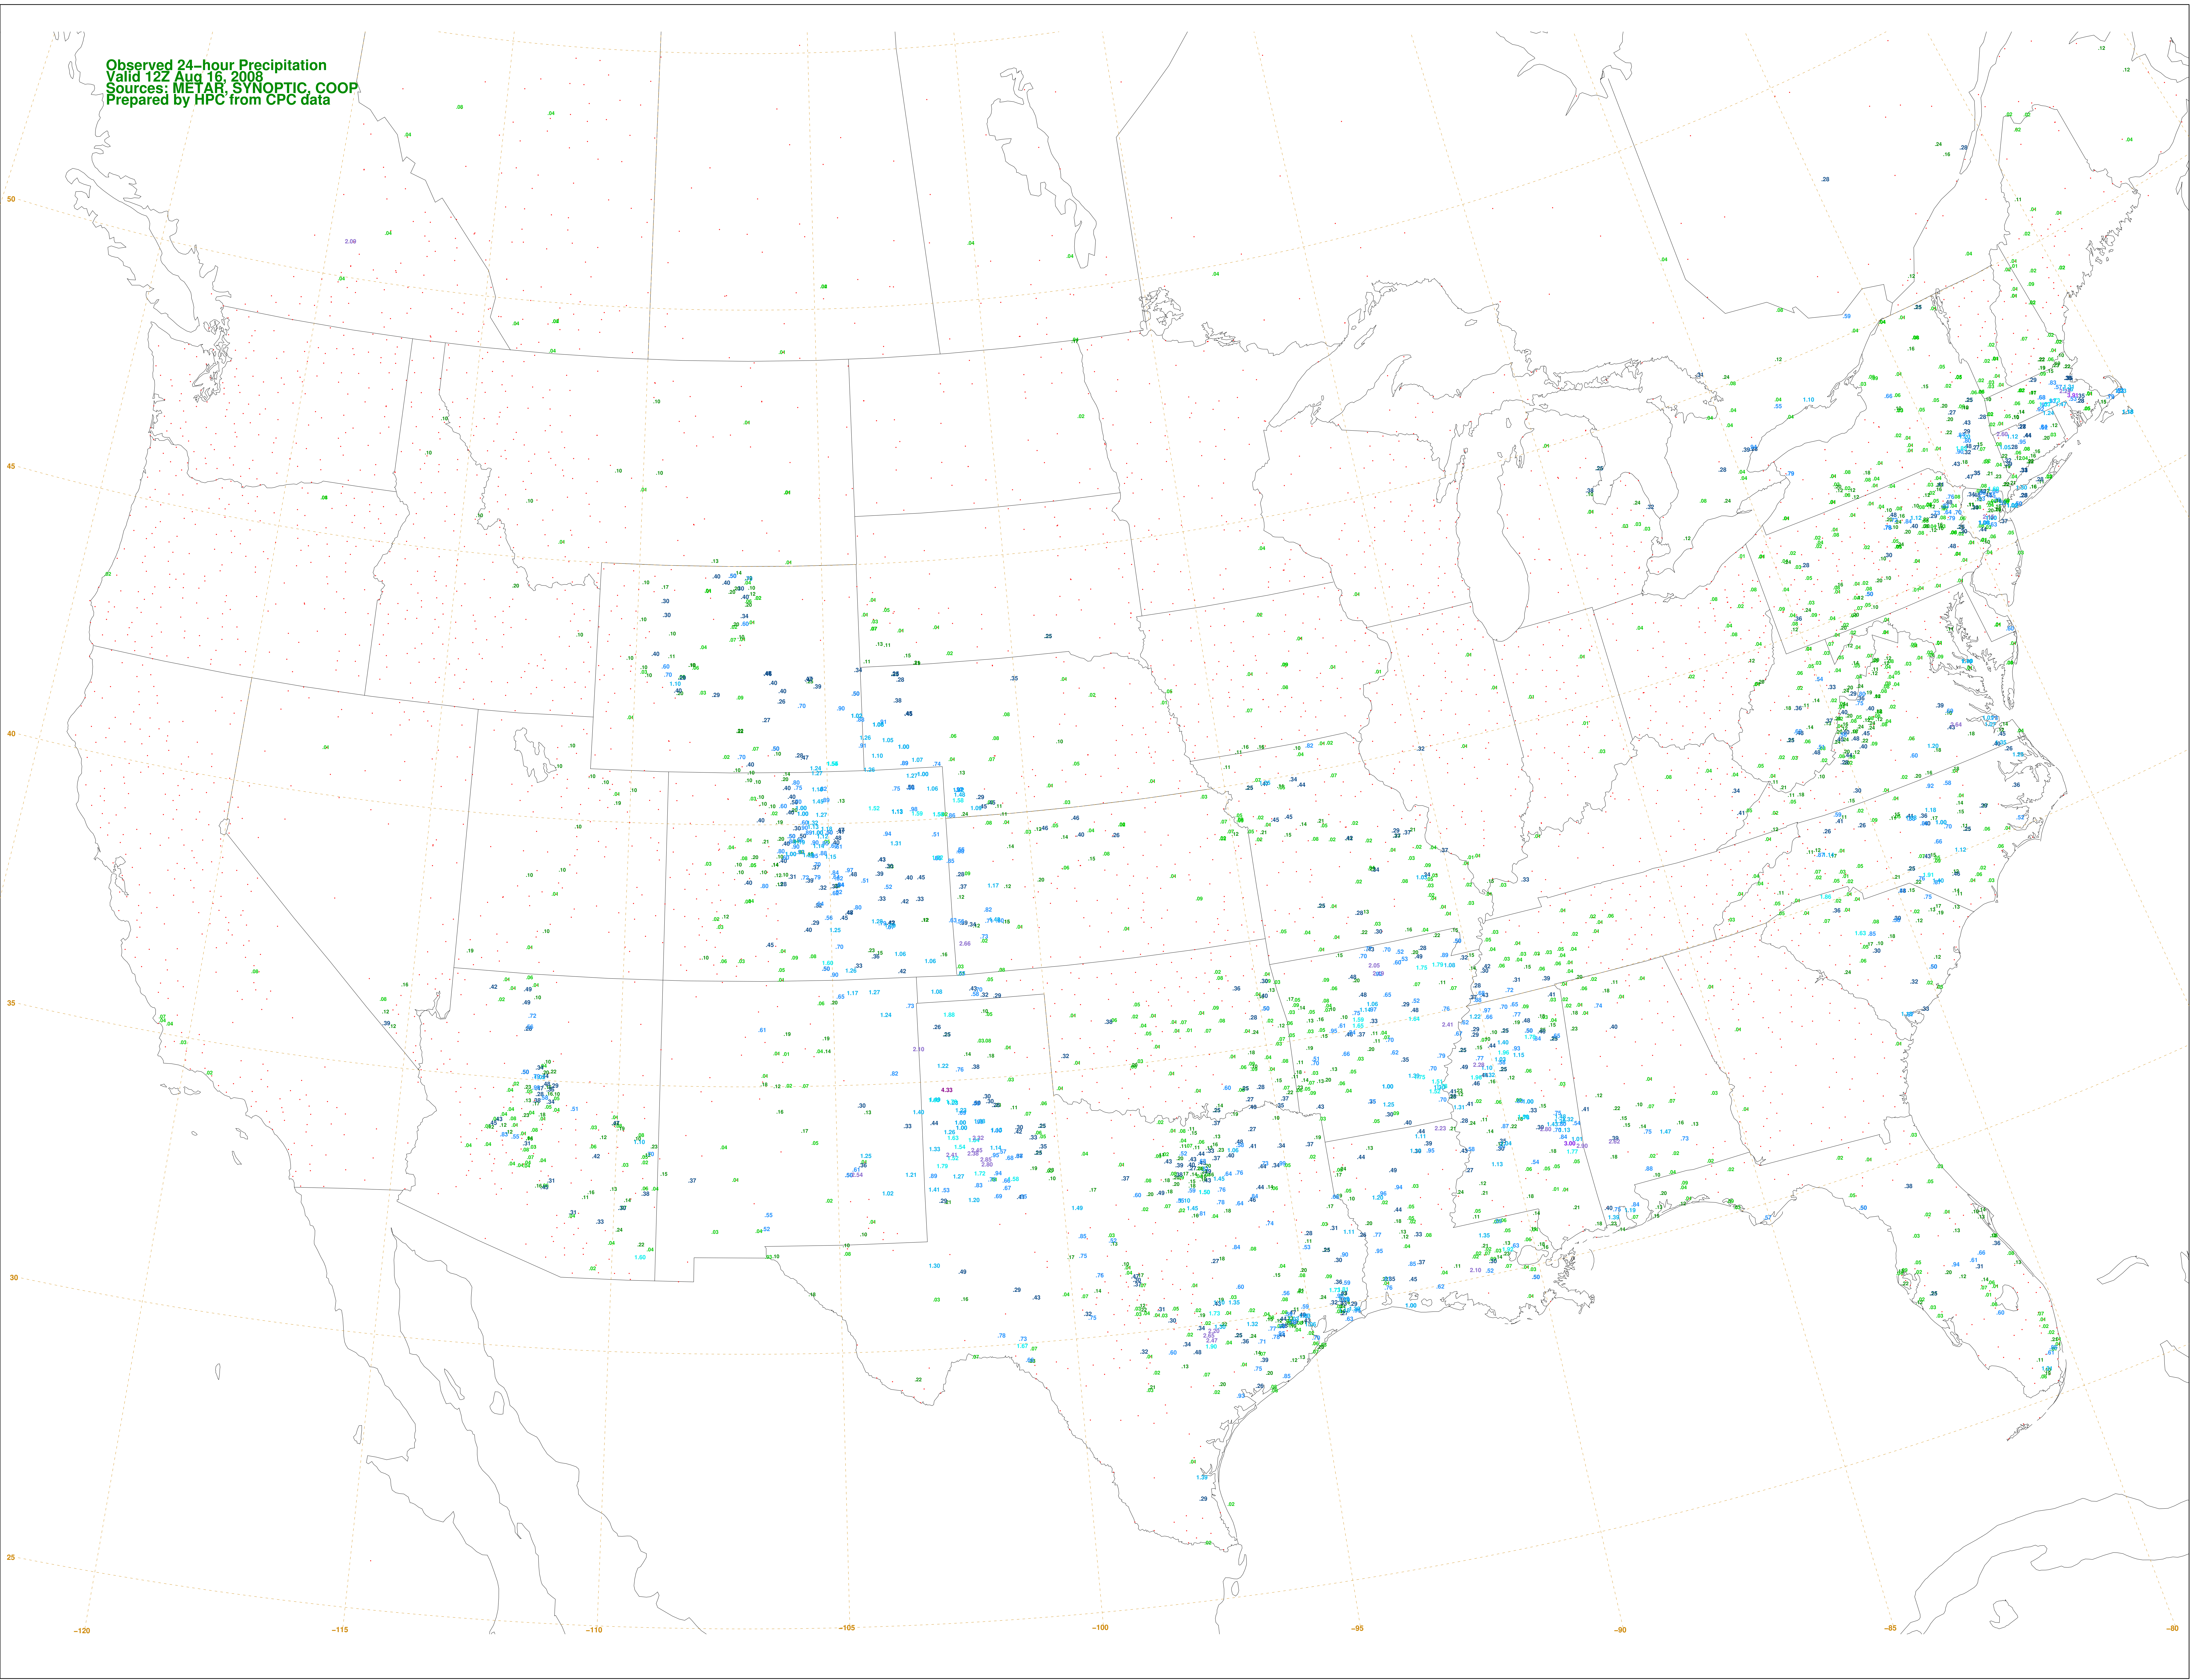

Observed 24-hour Precipitation
Valid 12Z Aug 16, 2008
Sources: METAR, SYNOPTIC, COOP
Prepared by HPC from CPC data

-120 -115 -110 -105 -100 -95 -90 -85 -80